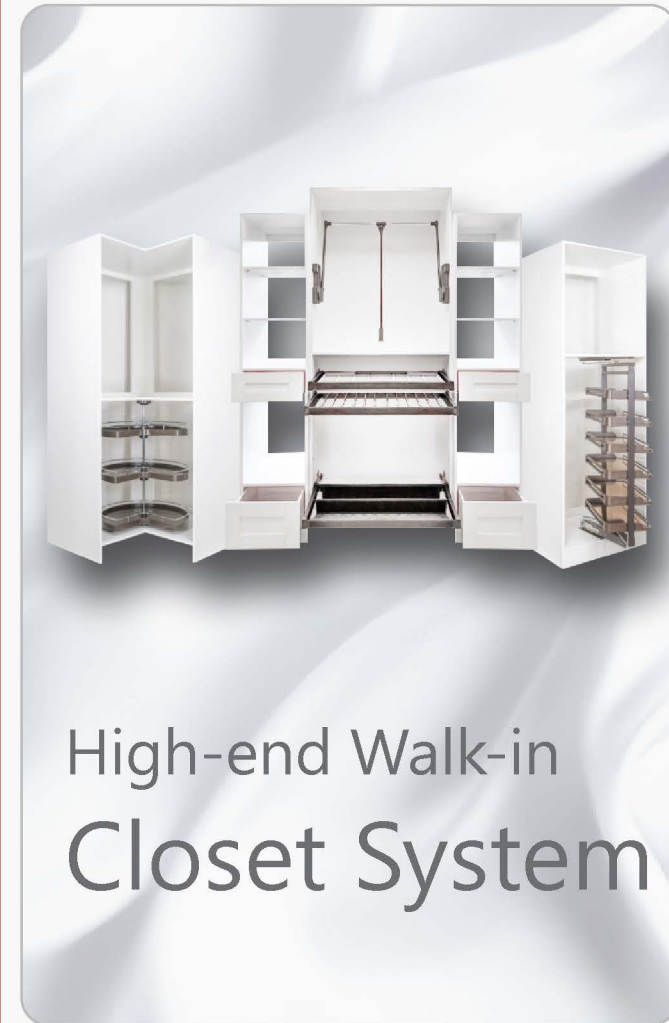

Accessory Closet System

- Alluminum
- Fully extended Pull-out System
- Soft Close Racks and Drawers

LifeArt
Cabinetry

High-end Walk-in
Closet System