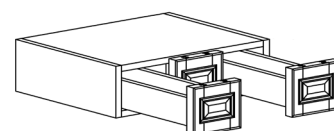

WALL SPICE DRAWER CABINET

ITEM CODE	DIMENSIONS		
LSW-WSD1206	W12"	H6"	D12"

Note: This cabinet does not come with any drawer slide

WALL SPICE DRAWER CABINET

ITEM CODE	DIMENSIONS		
LSW-WSD1806	W18"	H6"	D12"