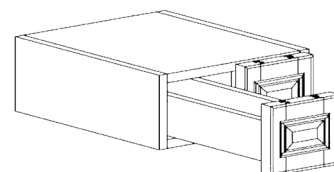

WALL SPICE DRAWER CABINET

ITEM CODE	DIMENSIONS		
PCW-WSD1206	W12"	H6"	D12"

Note: This cabinet does not come with any drawer slide