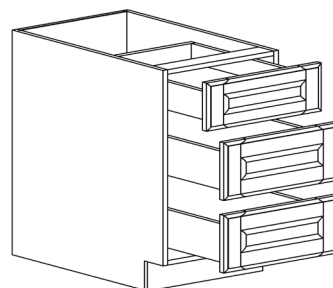

BASE CABINETS

STYLE: ANCHESTER GRAY

3-DRAWER BASE CABINET

ITEM CODE	DIMENSIONS		
AG-DB12-3	W12"	H34 1/2"	D24"
AG-DB15-3	W15"	H34 1/2"	D24"
AG-DB18-3	W18"	H34 1/2"	D24"
AG-DB21-3	W21"	H34 1/2"	D24"
AG-DB24-3	W24"	H34 1/2"	D24"
AG-DB27-3	W27"	H34 1/2"	D24"
AG-DB30-3	W30"	H34 1/2"	D24"
AG-DB33-3	W33"	H34 1/2"	D24"
AG-DB36-3	W36"	H34 1/2"	D24"