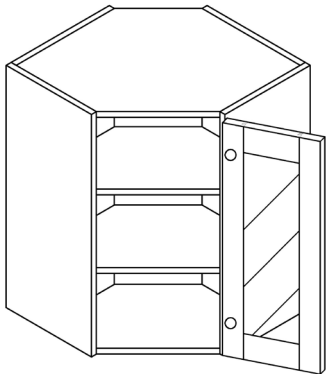

WALL DIAGONAL MULLION DOOR CABINET

ITEM CODE	DIMENSIONS		
LG-WDCMD2430	W24"	H30"	D12"
LG-WDCMD2436	W24"	H36"	D12"
LG-WDCMD2436-15	W24"	H36"	D15"
LG-WDCMD2442	W24"	H42"	D12"
LG-WDCMD2442-15	W24"	H42"	D15"