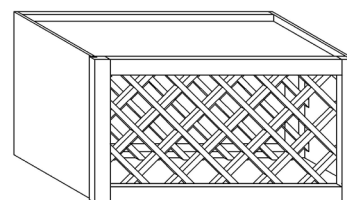

WALL CABINETS

STYLE: ANCHESTER WHITE

WALL DISH HOLDER CABINET

ITEM CODE	DIMENSIONS		
AW-WCD3015	W30"	H15"	D12"

WALL WINE RACK

ITEM CODE	DIMENSIONS		
AW-WRC3015	W30"	H15"	D12"
AW-WRC3018	W30"	H18"	D12"
AW-WRC3615	W36"	H15"	D12"
AW-WRC3618	W36"	H18"	D12"