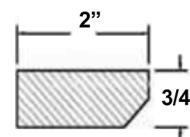

COUNTER TOP MOLDING/LIGHT RAIL

ITEM CODE	DIMENSIONS		
LVC-CTM8	W2"	L96"	Thick 3/4"