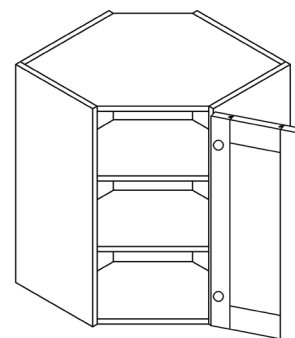

WALL DIAGONAL CORNER CABINET

ITEM CODE	DIMENSIONS		
PCW-WDC2430	W24"	H30"	D12"
PCW-WDC2436	W24"	H36"	D12"
PCW-WDC2436-15	W24"	H36"	D15"
PCW-WDC2442	W24"	H42"	D12"
PCW-WDC2442-15	W24"	H42"	D15"

Note: 30" and 36" tall wall cabinets come with 2 adjustable shelves
42" tall wall cabinet comes with 3 adjustable shelves