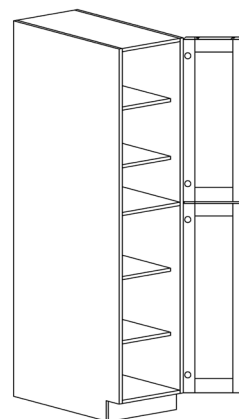

TALL PANTRY CABINET

ITEM CODE	DIMENSIONS		
AE-PC1884	W18"	H84"	D24"
AE-PC1890	W18"	H90"	D24"
AE-PC1896	W18"	H96"	D24"

Note: Fixed divider shelf
Bottom section comes with 4 adjustable shelves
84" and 90" tall cabinets come with 1 adjustable shelf on top section
96" tall cabinet comes with 2 adjustable shelves on top section