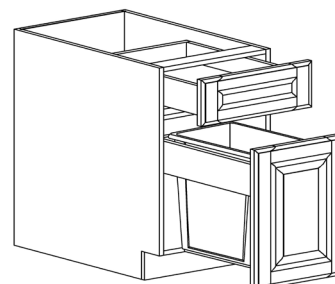

BASE WASTE BASKET CABINET

ITEM CODE	DIMENSIONS		
AE-BWBK18-2	W18"	H34 1/2"	D24"

Note: Waste basket sold separately
Frameless BWBK18-2 has space for dual waste baskets