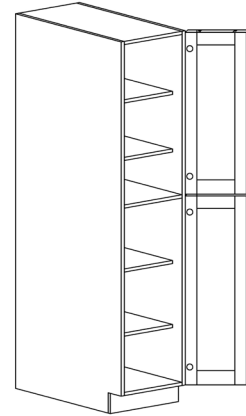

TALL PANTRY CABINET

ITEM CODE	DIMENSIONS		
LG-PC1884	W18"	H84"	D27"
LG-PC1890	W18"	H90"	D27"
LG-PC1896	W18"	H96"	D27"

Note: Fixed divider shelf
Bottom section comes with 4 adjustable shelves
84" and 90" tall cabinets come with 1 adjustable shelf on top section
96" tall cabinet comes with 2 adjustable shelves on top section