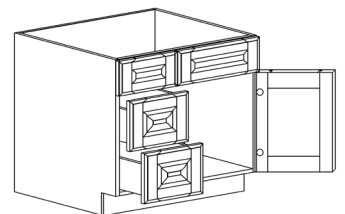

VANITY SINK DRAWER CABINET

ITEM CODE	DIMENSIONS		
PCW-VSD30L	W30"	H33"	D21"
PCW-VSD30R	W30"	H33"	D21"

Note: VSD30L shown in the picture