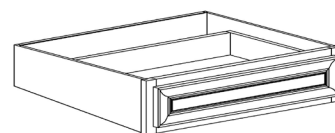

ACCESSORIES

STYLE: OXFORD

BASE KITCHEN SIZE KNEE DRAWER

ITEM CODE	DIMENSIONS		
O-BKD24	W24"	H7 5/8"	D21"
O-BKD30	W30"	H7 5/8"	D21"
O-BKD36	W36"	H7 5/8"	D21"