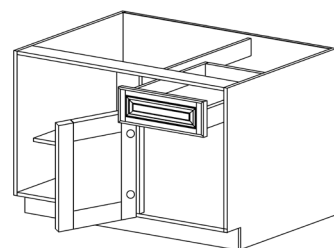

BASE BLIND CABINET

ITEM CODE	DIMENSIONS		
AE-BBC39	W39"	H34 1/2"	D24"
AE-BBC42	W42"	H34 1/2"	D24"
AE-BBC45	W45"	H34 1/2"	D24"