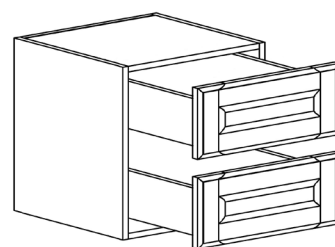

COUNTER TOP DRAWER CABINET

ITEM CODE	DIMENSIONS		
W-CTD12	W12"	H18"	D12"
W-CTD15	W15"	H18"	D12"
W-CTD18	W18"	H18"	D12"
W-CTD21	W21"	H18"	D12"