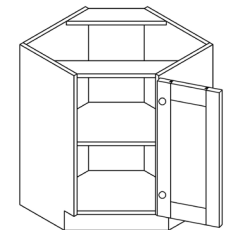

BASE DIAGONAL CABINET

ITEM CODE	DIMENSIONS		
PCW-BDC36	W36"	H34 1/2"	D24"

BASE LAZY SUSAN CABINET

ITEM CODE	DIMENSIONS		
PCW-BLS33	W33"	H34 1/2"	D24"
PCW-BLS36	W36"	H34 1/2"	D24"

Note: Lazy Susan spinner sold separately
Does not come with shelf