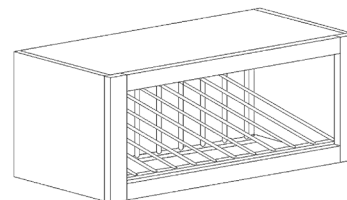

WALL CABINETS

STYLE: ANCHESTER WHITE

WALL DISH HOLDER CABINET

ITEM CODE	DIMENSIONS		
AW-WCD3015	W30"	H15"	D12"