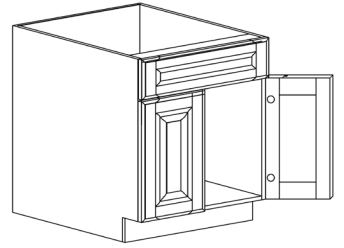

TALL VANITY SINK BASE CABINET

ITEM CODE	DIMENSIONS		
NW-TVSB24	W24"	H34 1/2"	D21"
NW-TVSB30	W30"	H34 1/2"	D21"
NW-TVSB36	W36"	H34 1/2"	D21"
NW-TVSB42	W42"	H34 1/2"	D21"