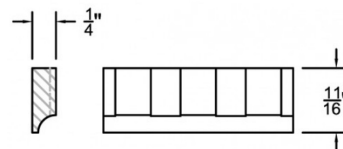

ACCESSORIES

STYLE: CAMBRIDGE

DENTAL MOLDING

ITEM CODE	DIMENSIONS		
C-DEN3	W11/16"	L96"	Thick 1/4"