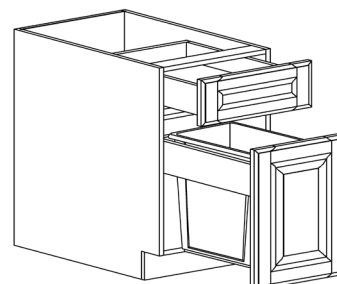

BASE WASTE BASKET CABINET

ITEM CODE	DIMENSIONS		
POW-BWBK18	W18"	H34 1/2"	D24"

Note: Waste basket sold separately
Framed BWBK18 has space for single waste basket