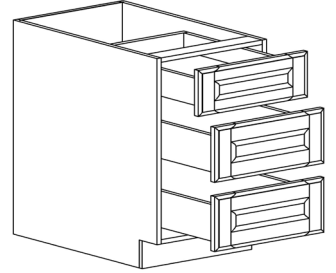

Note: Lazy Susan spinner sold separately
Does not come with shelf

BASE CABINETS

STYLE: NEWPORT ESPRESSO

TALL VANITY BASE 3-DRAWER CABINET

ITEM CODE	DIMENSIONS		
NE-TVBD12-3	W12"	H34 1/2"	D21"
NE-TVBD15-3	W15"	H34 1/2"	D21"
NE-TVBD18-3	W18"	H34 1/2"	D21"