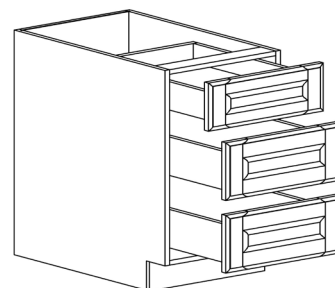

BASE CABINETS

STYLE: CAMBRIDGE

3-DRAWER BASE CABINET

ITEM CODE	DIMENSIONS		
C-DB12-3	W12"	H34 1/2"	D24"
C-DB15-3	W15"	H34 1/2"	D24"
C-DB18-3	W18"	H34 1/2"	D24"
C-DB21-3	W21"	H34 1/2"	D24"
C-DB24-3	W24"	H34 1/2"	D24"
C-DB27-3	W27"	H34 1/2"	D24"
C-DB30-3	W30"	H34 1/2"	D24"
C-DB33-3	W33"	H34 1/2"	D24"
C-DB36-3	W36"	H34 1/2"	D24"