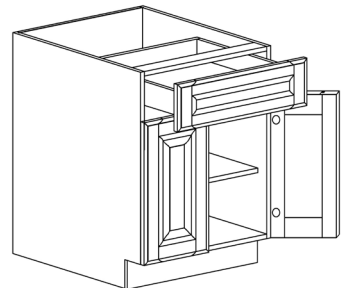

ITEM CODE	DIMENSIONS		
W-B24	W24"	H34 1/2"	D24"
W-B27	W27"	H34 1/2"	D24"
W-B30	W30"	H34 1/2"	D24"
W-B33	W33"	H34 1/2"	D24"
W-B36	W36"	H34 1/2"	D24"
W-B39	W39"	H34 1/2"	D24"
W-B42	W42"	H34 1/2"	D24"

BASE BLIND CABINET