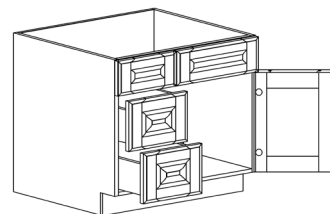

VANITY SINK DRAWER CABINET

ITEM CODE	DIMENSIONS		
C-VSD30L	W30"	H33"	D21"
C-VSD30R	W30"	H33"	D21"

Note: VSD30L shown in the picture