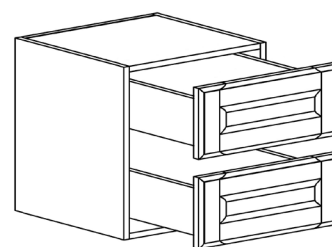

COUNTER TOP DRAWER CABINET

ITEM CODE	DIMENSIONS		
AE-CTD12	W12"	H18"	D12"
AE-CTD15	W15"	H18"	D12"
AE-CTD18	W18"	H18"	D12"
AE-CTD21	W21"	H18"	D12"