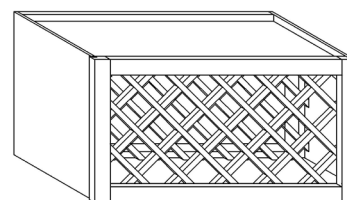

WALL CABINETS

STYLE: ANCHESTER GRAY

WALL DISH HOLDER CABINET

ITEM CODE	DIMENSIONS		
AG-WCD3015	W30"	H15"	D12"

WALL WINE RACK

ITEM CODE	DIMENSIONS		
AG-WRC3015	W30"	H15"	D12"
AG-WRC3018	W30"	H18"	D12"
AG-WRC3615	W36"	H15"	D12"
AG-WRC3618	W36"	H18"	D12"