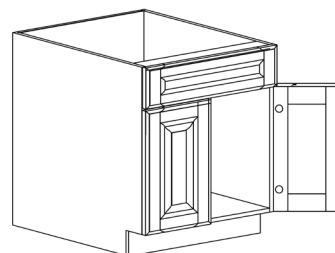

SINK BASE CABINET

ITEM CODE	DIMENSIONS		
AG-SB24	W24"	H34 1/2"	D24"
AG-SB27	W27"	H34 1/2"	D24"
AG-SB30	W30"	H34 1/2"	D24"
AG-SB33	W33"	H34 1/2"	D24"
AG-SB36	W36"	H34 1/2"	D24"
AG-SB39	W39"	H34 1/2"	D24"
AG-SB42	W42"	H34 1/2"	D24"