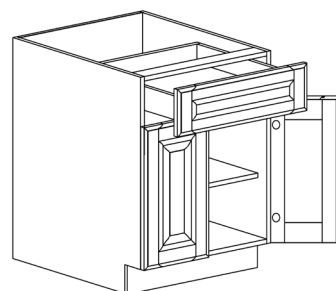

BASE CABINET

ITEM CODE	DIMENSIONS		
PCW-B24	W24"	H34 1/2"	D24"
PCW-B27	W27"	H34 1/2"	D24"
PCW-B30	W30"	H34 1/2"	D24"
PCW-B33	W33"	H34 1/2"	D24"
PCW-B36	W36"	H34 1/2"	D24"
PCW-B39	W39"	H34 1/2"	D24"
PCW-B42	W42"	H34 1/2"	D24"