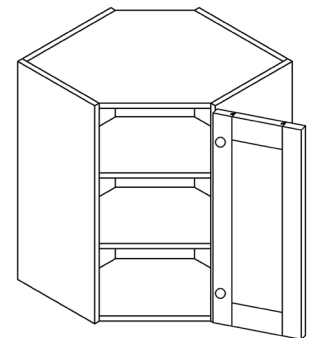

WALL DIAGONAL CORNER CABINET

ITEM CODE	DIMENSIONS		
AG-WDC2430	W24"	H30"	D12"
AG-WDC2436	W24"	H36"	D12"
AG-WDC2436-15	W24"	H36"	D15"
AG-WDC2442	W24"	H42"	D12"
AG-WDC2442-15	W24"	H42"	D15"

Note: 30" and 36" tall wall cabinets come with 2 adjustable shelves
42" tall wall cabinet comes with 3 adjustable shelves