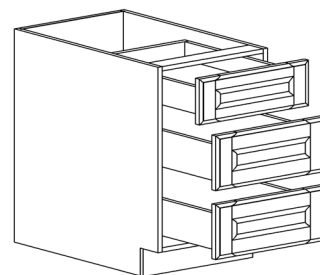

VANITY CABINETS

STYLE: LANCASTER STONE WASH

VANITY BASE 3-DRAWER CABINET

ITEM CODE	DIMENSIONS		
LSW-VBD12-3	W12"	H33"	D21"
LSW-VBD15-3	W15"	H33"	D21"
LSW-VBD18-3	W18"	H33"	D21"
LSW-VBD21-3	W21"	H33"	D21"