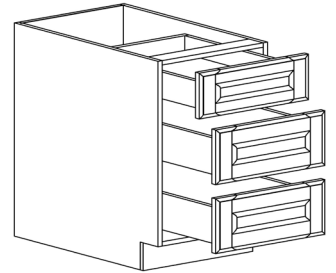

VANITY CABINETS

STYLE: EDINBURGH

VANITY BASE 3-DRAWER CABINET

ITEM CODE	DIMENSIONS		
E-VBD12-3	W12"	H33"	D21"
E-VBD15-3	W15"	H33"	D21"
E-VBD18-3	W18"	H33"	D21"
E-VBD21-3	W21"	H33"	D21"