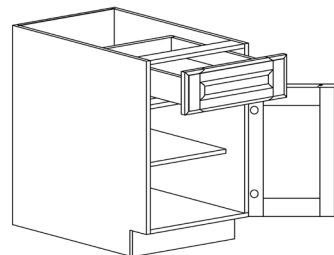

BASE CABINET

ITEM CODE	DIMENSIONS		
LG-B24	W24"	H34 1/2"	D24"
LG-B27	W27"	H34 1/2"	D24"
LG-B30	W30"	H34 1/2"	D24"
LG-B33	W33"	H34 1/2"	D24"
LG-B36	W36"	H34 1/2"	D24"
LG-B39	W39"	H34 1/2"	D24"
LG-B42	W42"	H34 1/2"	D24"