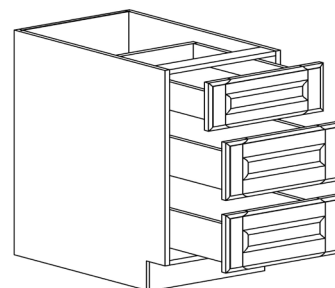

BASE CABINETS

STYLE: PRINCETON OFF WHITE

3-DRAWER BASE CABINET

ITEM CODE	DIMENSIONS		
POW-DB12-3	W12"	H34 1/2"	D24"
POW-DB15-3	W15"	H34 1/2"	D24"
POW-DB18-3	W18"	H34 1/2"	D24"
POW-DB21-3	W21"	H34 1/2"	D24"
POW-DB24-3	W24"	H34 1/2"	D24"
POW-DB27-3	W27"	H34 1/2"	D24"
POW-DB30-3	W30"	H34 1/2"	D24"
POW-DB33-3	W33"	H34 1/2"	D24"
POW-DB36-3	W36"	H34 1/2"	D24"