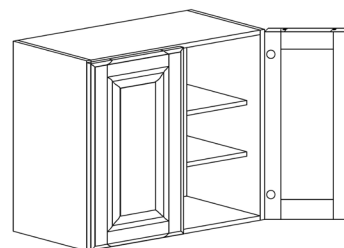

WALL CABINETS

STYLE: WURZBURG

WALL CABINET WITH 2 DOORS

ITEM CODE	DIMENSIONS		
W-W2430	W24"	H30"	D12"
W-W2436	W24"	H36"	D12"
W-W2442	W24"	H42"	D12"
W-W2730	W27"	H30"	D12"
W-W2736	W27"	H36"	D12"
W-W2742	W27"	H42"	D12"
W-W3030	W30"	H30"	D12"
W-W3036	W30"	H36"	D12"
W-W3042	W30"	H42"	D12"
W-W3330	W33"	H30"	D12"
W-W3336	W33"	H36"	D12"
W-W3342	W33"	H42"	D12"
W-W3630	W36"	H30"	D12"
W-W3636	W36"	H36"	D12"
W-W3642	W36"	H42"	D12"

Note: 30" and 36" tall wall cabinets come with 2 adjustable shelves
42" tall wall cabinet comes with 3 adjustable shelves