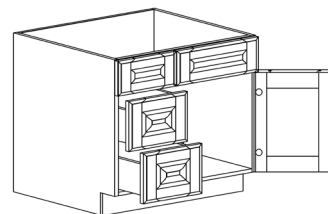

VANITY SINK DRAWER CABINET

ITEM CODE	DIMENSIONS		
AW-VSD30L	W30"	H33"	D21"
AW-VSD30R	W30"	H33"	D21"

Note: VSD30L shown in the picture