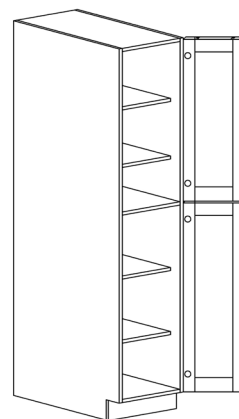

TALL PANTRY CABINET

ITEM CODE	DIMENSIONS		
LW-PC1884	W18"	H84"	D27"
LW-PC1890	W18"	H90"	D27"
LW-PC1896	W18"	H96"	D27"

Note: Fixed divider shelf
Bottom section comes with 4 adjustable shelves
84" and 90" tall cabinets come with 1 adjustable shelf on top section
96" tall cabinet comes with 2 adjustable shelves on top section