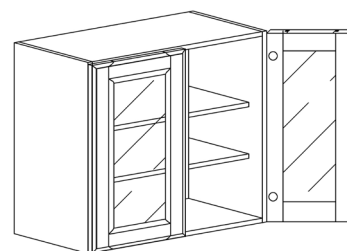

WALL CABINETS

STYLE: ANCHESTER GRAY

WALL MULLION DOOR CABINET WITH 2 DOORS

ITEM CODE	DIMENSIONS		
AG-WMD2430	W24"	H30"	D12"
AG-WMD2436	W24"	H36"	D12"
AG-WMD2442	W24"	H42"	D12"
AG-WMD2730	W27"	H30"	D12"
AG-WMD2736	W27"	H36"	D12"
AG-WMD2742	W27"	H42"	D12"
AG-WMD3030	W30"	H30"	D12"
AG-WMD3036	W30"	H36"	D12"
AG-WMD3042	W30"	H42"	D12"
AG-WMD3330	W33"	H30"	D12"
AG-WMD3336	W33"	H36"	D12"
AG-WMD3342	W33"	H42"	D12"
AG-WMD3630	W36"	H30"	D12"
AG-WMD3636	W36"	H36"	D12"
AG-WMD3642	W36"	H42"	D12"

Note: Glass is not included
30" and 36" tall wall cabinets come with 2 adjustable shelves
42" tall wall cabinet comes with 3 adjustable shelves