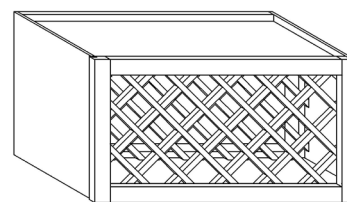

WALL WINE RACK

ITEM CODE	DIMENSIONS		
PCW-WRC3015	W30"	H15"	D12"
PCW-WRC3018	W30"	H18"	D12"
PCW-WRC3615	W36"	H15"	D12"
PCW-WRC3618	W36"	H18"	D12"