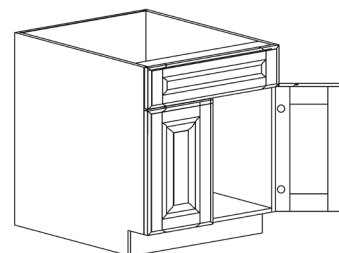

SINK BASE CABINET

ITEM CODE	DIMENSIONS		
AW-SB24	W24"	H34 1/2"	D24"
AW-SB27	W27"	H34 1/2"	D24"
AW-SB30	W30"	H34 1/2"	D24"
AW-SB33	W33"	H34 1/2"	D24"
AW-SB36	W36"	H34 1/2"	D24"
AW-SB39	W39"	H34 1/2"	D24"
AW-SB42	W42"	H34 1/2"	D24"