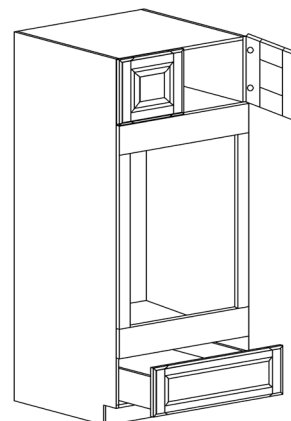

TALL CABINETS

STYLE: PRINCETON OFF WHITE

DOUBLE OVEN CABINET

ITEM CODE	DIMENSIONS		
POW-DOC3384	W33"	H84"	D27"
POW-DOC3390	W33"	H90"	D27"
POW-DOC3396	W33"	H96"	D27"

Note: Framed DOC opening 29 13/16"x 49 1/2"