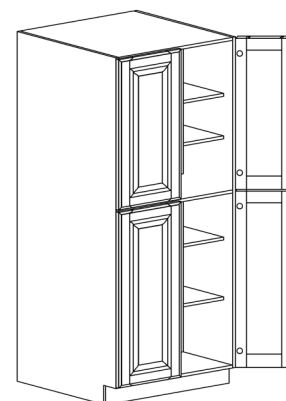

TALL PANTRY CABINET

ITEM CODE	DIMENSIONS		
AG-PC2484	W24"	H84"	D24"
AG-PC2490	W24"	H90"	D24"
AG-PC2496	W24"	H96"	D24"
AG-PC3084	W30"	H84"	D24"
AG-PC3090	W30"	H90"	D24"
AG-PC3096	W30"	H96"	D24"

Note: Fixed divider shelf
Bottom section comes with 4 adjustable shelves
84" and 90" tall cabinets come with 1 adjustable shelf on top section
96" tall cabinet comes with 2 adjustable shelves on top section