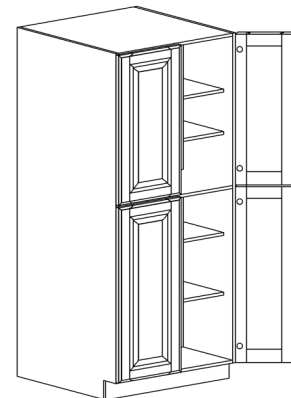

TALL PANTRY CABINET

ITEM CODE	DIMENSIONS		
LVC-PC2484	W24"	H84"	D27"
LVC-PC2490	W24"	H90"	D27"
LVC-PC2496	W24"	H96"	D27"
LVC-PC3084	W30"	H84"	D27"
LVC-PC3090	W30"	H90"	D27"
LVC-PC3096	W30"	H96"	D27"

Note: Fixed divider shelf
Bottom section comes with 4 adjustable shelves
84" and 90" tall cabinets come with 1 adjustable shelf on top section
96" tall cabinet comes with 2 adjustable shelves on top section