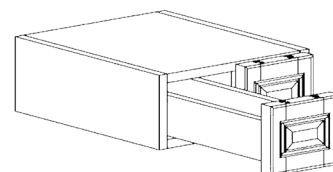

WALL SPICE DRAWER CABINET

ITEM CODE	DIMENSIONS		
POW-WSD1206	W12"	H6"	D12"

Note: This cabinet does not come with any drawer slide