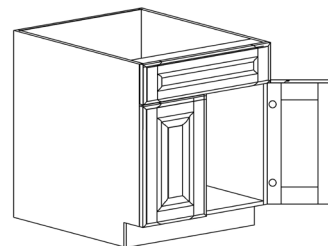

VANITY SINK BASE CABINET

ITEM CODE	DIMENSIONS		
LSW-VSB24	W24"	H33"	D21"
LSW-VSB27	W27"	H33"	D21"
LSW-VSB30	W30"	H33"	D21"
LSW-VSB36	W36"	H33"	D21"