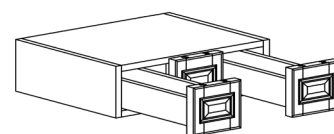

WALL SPICE DRAWER CABINET

ITEM CODE	DIMENSIONS		
LVC-WSD1806	W18"	H6"	D12"

Note: This cabinet does not come with any drawer slide