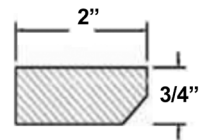

COUNTER TOP MOLDING/LIGHT RAIL

ITEM CODE	DIMENSIONS		
AE-CTM8	W2"	L96"	Thick 3/4"