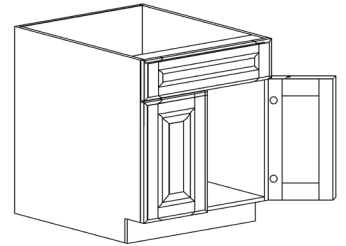

VANITY SINK BASE CABINET

ITEM CODE	DIMENSIONS		
AE-VSB24	W24"	H33"	D21"
AE-VSB27	W27"	H33"	D21"
AE-VSB30	W30"	H33"	D21"
AE-VSB36	W36"	H33"	D21"