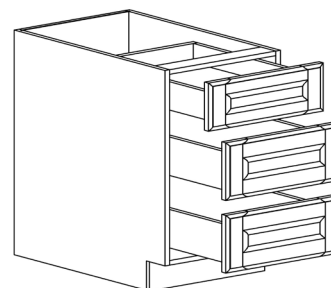

BASE CABINETS

STYLE: WURZBURG

3-DRAWER BASE CABINET

ITEM CODE	DIMENSIONS		
W-DB12-3	W12"	H34 1/2"	D24"
W-DB15-3	W15"	H34 1/2"	D24"
W-DB18-3	W18"	H34 1/2"	D24"
W-DB21-3	W21"	H34 1/2"	D24"
W-DB24-3	W24"	H34 1/2"	D24"
W-DB27-3	W27"	H34 1/2"	D24"
W-DB30-3	W30"	H34 1/2"	D24"
W-DB33-3	W33"	H34 1/2"	D24"
W-DB36-3	W36"	H34 1/2"	D24"