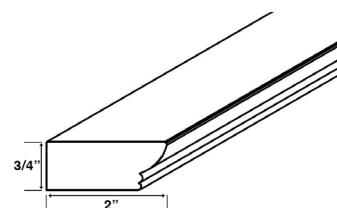

DECORATIVE ROPE MOLDING

ITEM CODE	DIMENSIONS		
C-MI8	W1/2"	L96"	Thick 1/4"

OUTSIDE CORNER MOLDING

ITEM CODE	DIMENSIONS		
C-OCM8	W7/8"	L96"	Thick 1/4"

OGEE MOLDING

ITEM CODE	DIMENSIONS		
C-OGM8	W2"	L96"	Thick 3/4"