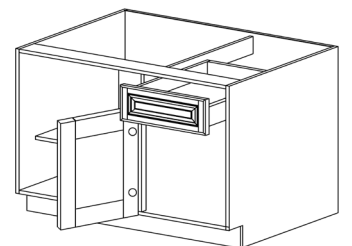

BASE BLIND CABINET

ITEM CODE	DIMENSIONS		
E-BBC39	W39"	H34 1/2"	D24"
E-BBC42	W42"	H34 1/2"	D24"
E-BBC45	W45"	H34 1/2"	D24"