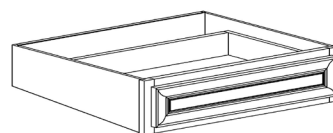

ACCESSORIES

STYLE: ANCHESTER GRAY

BASE KITCHEN SIZE KNEE DRAWER

ITEM CODE	DIMENSIONS		
AG-BKD24	W24"	H7 5/8"	D21"
AG-BKD30	W30"	H7 5/8"	D21"
AG-BKD36	W36"	H7 5/8"	D21"