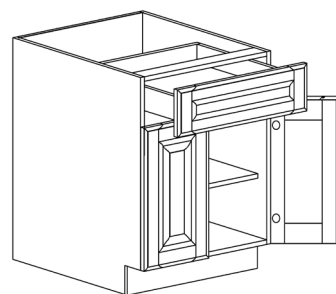

BASE CABINET

ITEM CODE	DIMENSIONS		
NW-B24	W24"	H34 1/2"	D24"
NW-B27	W27"	H34 1/2"	D24"
NW-B30	W30"	H34 1/2"	D24"
NW-B33	W33"	H34 1/2"	D24"
NW-B36	W36"	H34 1/2"	D24"