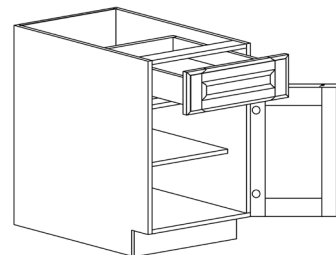

BASE CABINETS

STYLE: NEWPORT WHITE

BASE CABINET

ITEM CODE	DIMENSIONS		
NW-B09	W9"	H34 1/2"	D24"
NW-B12	W12"	H34 1/2"	D24"
NW-B15	W15"	H34 1/2"	D24"
NW-B18	W18"	H34 1/2"	D24"
NW-B21	W21"	H34 1/2"	D24"