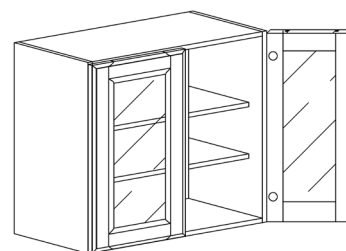

ITEM CODE	DIMENSIONS		
LG-WMD2430	W24"	H30"	D12"
LG-WMD2436	W24"	H36"	D12"
LG-WMD2442	W24"	H42"	D12"
LG-WMD2730	W27"	H30"	D12"
LG-WMD2736	W27"	H36"	D12"
LG-WMD2742	W27"	H42"	D12"
LG-WMD3030	W30"	H30"	D12"
LG-WMD3036	W30"	H36"	D12"
LG-WMD3042	W30"	H42"	D12"
LG-WMD3330	W33"	H30"	D12"
LG-WMD3336	W33"	H36"	D12"
LG-WMD3342	W33"	H42"	D12"
LG-WMD3630	W36"	H30"	D12"
LG-WMD3636	W36"	H36"	D12"
LG-WMD3642	W36"	H42"	D12"