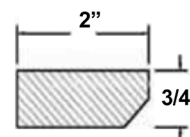

COUNTER TOP MOLDING/LIGHT RAIL

ITEM CODE	DIMENSIONS		
LG-CTM8	W2"	L96"	Thick 3/4"