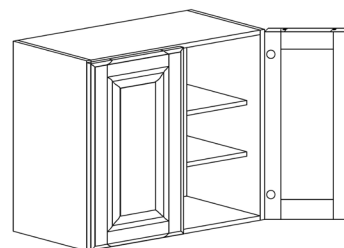

Note: 30" and 36" tall wall cabinets come with 2 adjustable shelves
42" tall wall cabinet comes with 3 adjustable shelves

WALL CABINETS

STYLE: ANCHESTER ESPRESSO

WALL CABINET WITH 2 DOORS

ITEM CODE	DIMENSIONS		
AE-W2430	W24"	H30"	D12"
AE-W2436	W24"	H36"	D12"
AE-W2442	W24"	H42"	D12"
AE-W2730	W27"	H30"	D12"
AE-W2736	W27"	H36"	D12"
AE-W2742	W27"	H42"	D12"
AE-W3030	W30"	H30"	D12"
AE-W3036	W30"	H36"	D12"
AE-W3042	W30"	H42"	D12"
AE-W3330	W33"	H30"	D12"
AE-W3336	W33"	H36"	D12"
AE-W3342	W33"	H42"	D12"
AE-W3630	W36"	H30"	D12"
AE-W3636	W36"	H36"	D12"
AE-W3642	W36"	H42"	D12"