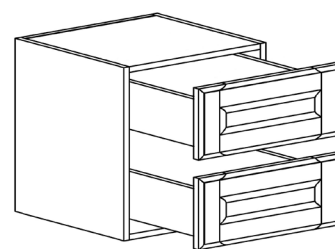

COUNTER TOP DRAWER CABINET

ITEM CODE	DIMENSIONS		
PCW-CTD12	W12"	H18"	D12"
PCW-CTD15	W15"	H18"	D12"
PCW-CTD18	W18"	H18"	D12"
PCW-CTD21	W21"	H18"	D12"