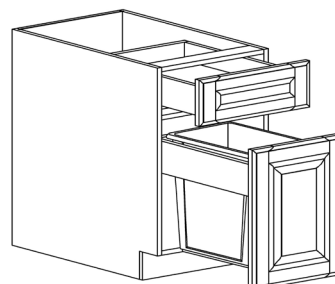

BASE WASTE BASKET CABINET

ITEM CODE	DIMENSIONS		
E-BWBK18-2	W18"	H34 1/2"	D24"

Note: Waste basket sold separately
Frameless BWBK18-2 has space for dual waste baskets