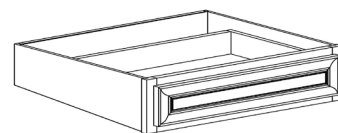

ACCESSORIES

STYLE: LANCASTER WHITE

BASE KITCHEN SIZE KNEE DRAWER

ITEM CODE	DIMENSIONS		
LW-BKD24	W24"	H7 7/8"	D21"
LW-BKD30	W30"	H7 7/8"	D21"
LW-BKD36	W36"	H7 7/8"	D21"