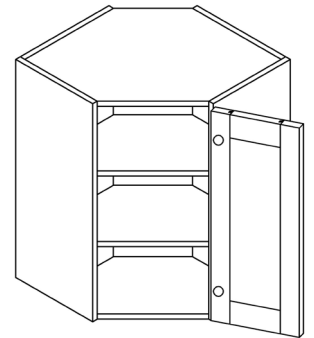

WALL DIAGONAL CORNER CABINET

ITEM CODE	DIMENSIONS		
LG-WDC2430	W24"	H30"	D12"
LG-WDC2436	W24"	H36"	D12"
LG-WDC2436-15	W24"	H36"	D15"
LG-WDC2442	W24"	H42"	D12"
LG-WDC2442-15	W24"	H42"	D15"

Note: 30" and 36" tall wall cabinets come with 2 adjustable shelves
42" tall wall cabinet comes with 3 adjustable shelves