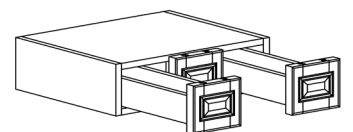

WALL SPICE DRAWER CABINET

ITEM CODE	DIMENSIONS		
LG-WSD1206	W12"	H6"	D12"

Note: This cabinet does not come with any drawer slide

WALL SPICE DRAWER CABINET

ITEM CODE	DIMENSIONS		
LG-WSD1806	W18"	H6"	D12"

Note: This cabinet does not come with any drawer slide