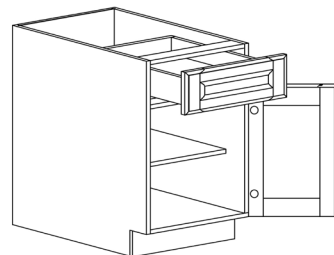

BASE CABINET

ITEM CODE	DIMENSIONS		
POW-B24	W24"	H34 1/2"	D24"
POW-B27	W27"	H34 1/2"	D24"
POW-B30	W30"	H34 1/2"	D24"
POW-B33	W33"	H34 1/2"	D24"
POW-B36	W36"	H34 1/2"	D24"
POW-B39	W39"	H34 1/2"	D24"
POW-B42	W42"	H34 1/2"	D24"