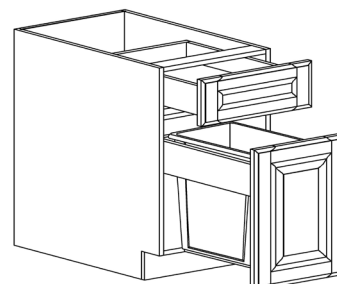

BASE WASTE BASKET CABINET

ITEM CODE	DIMENSIONS		
LG-BWBK18	W18"	H34 1/2"	D24"

Note: Waste basket sold separately
Framed BWBK18 has space for single waste basket