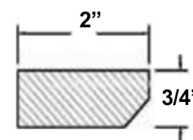

COUNTER TOP MOLDING/LIGHT RAIL

ITEM CODE	DIMENSIONS		
AG-CTM8	W2"	L96"	Thick 3/4"