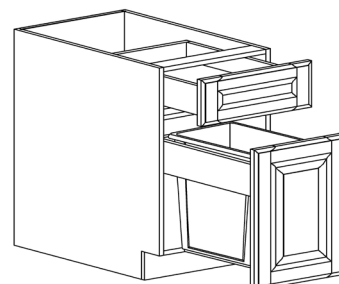

BASE WASTE BASKET CABINET

ITEM CODE	DIMENSIONS		
AW-BWBK18-2	W18"	H34 1/2"	D24"

Note: Waste basket sold separately
Frameless BWBK18-2 has space for dual waste baskets