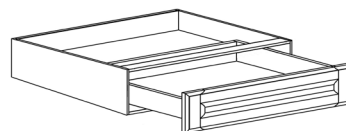

ACCESSORIES

STYLE: OXFORD

BASE KITCHEN SIZE KNEE DRAWER

ITEM CODE	DIMENSIONS		
O-BKD24	W24"	H7 5/8"	D21"
O-BKD30	W30"	H7 5/8"	D21"
O-BKD36	W36"	H7 5/8"	D21"

BASE VANITY SIZE KNEE DRAWER

ITEM CODE	DIMENSIONS		
O-DKD24	W24"	H7 1/4"	D21"
O-DKD30	W30"	H7 1/4"	D21"
O-DKD36	W36"	H7 1/4"	D21"