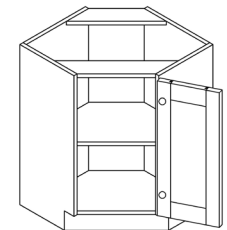

BASE DIAGONAL CABINET

ITEM CODE	DIMENSIONS		
LG-BDC36	W36"	H34 1/2"	D24"