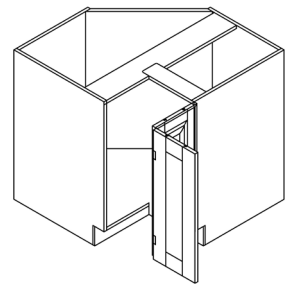

BASE LAZY SUSAN CABINET

ITEM CODE	DIMENSIONS		
O-BLS33	W33"	H34 1/2"	D24"
O-BLS36	W36"	H34 1/2"	D24"

Note: Lazy Susan spinner sold separately