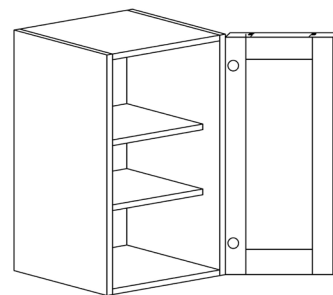

WALL CABINETS

STYLE: LANCASTER VINTAGE CHARCOAL

WALL CABINET WITH 1 DOOR

ITEM CODE	DIMENSIONS		
LVC-W0930	W9"	H30"	D12"
LVC-W0936	W9"	H36"	D12"
LVC-W0942	W9"	H42"	D12"
LVC-W1230	W12"	H30"	D12"
LVC-W1236	W12"	H36"	D12"
LVC-W1242	W12"	H42"	D12"
LVC-W1530	W15"	H30"	D12"
LVC-W1536	W15"	H36"	D12"
LVC-W1542	W15"	H42"	D12"
LVC-W1830	W18"	H30"	D12"
LVC-W1836	W18"	H36"	D12"
LVC-W1842	W18"	H42"	D12"
LVC-W2130	W21"	H30"	D12"
LVC-W2136	W21"	H36"	D12"
LVC-W2142	W21"	H42"	D12"

Note: 30" and 36" tall wall cabinets come with 2 adjustable shelves
42" tall wall cabinet comes with 3 adjustable shelves