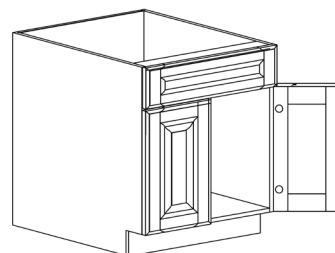

SINK BASE CABINET

ITEM CODE	DIMENSIONS		
E-SB24	W24"	H34 1/2"	D24"
E-SB27	W27"	H34 1/2"	D24"
E-SB30	W30"	H34 1/2"	D24"
E-SB33	W33"	H34 1/2"	D24"
E-SB36	W36"	H34 1/2"	D24"
E-SB39	W39"	H34 1/2"	D24"
E-SB42	W42"	H34 1/2"	D24"