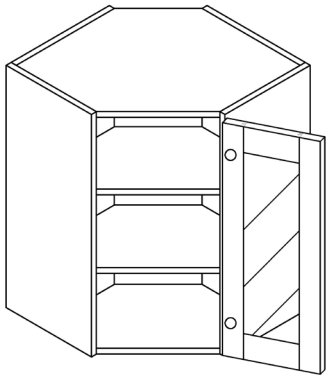

WALL DIAGONAL MULLION DOOR CABINET

ITEM CODE	DIMENSIONS		
POW-WDCMD2430	W24"	H30"	D12"
POW-WDCMD2436	W24"	H36"	D12"
POW-WDCMD2436-15	W24"	H36"	D15"
POW-WDCMD2442	W24"	H42"	D12"
POW-WDCMD2442-15	W24"	H42"	D15"