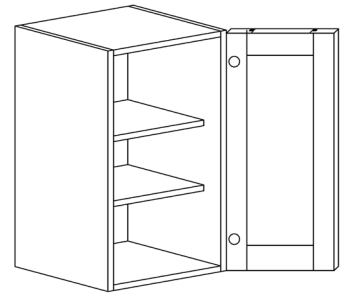

WALL CABINETS

STYLE: EDINBURGH

WALL CABINET WITH 1 DOOR

ITEM CODE	DIMENSIONS		
E-W0930	W9"	H30"	D12"
E-W0936	W9"	H36"	D12"
E-W0942	W9"	H42"	D12"
E-W1230	W12"	H30"	D12"
E-W1236	W12"	H36"	D12"
E-W1242	W12"	H42"	D12"
E-W1530	W15"	H30"	D12"
E-W1536	W15"	H36"	D12"
E-W1542	W15"	H42"	D12"
E-W1830	W18"	H30"	D12"
E-W1836	W18"	H36"	D12"
E-W1842	W18"	H42"	D12"
E-W2130	W21"	H30"	D12"
E-W2136	W21"	H36"	D12"
E-W2142	W21"	H42"	D12"

Note: 30" and 36" tall wall cabinets come with 2 adjustable shelves
42" tall wall cabinet comes with 3 adjustable shelves