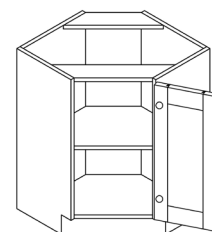

ITEM CODE	DIMENSIONS		
C-BSDC06	W6"	H34 1/2"	D24"

Note: This cabinet does not come with any drawer slide

BASE SPICE RACK CABINET

ITEM CODE	DIMENSIONS		
C-BSR09	W9"	H34 1/2"	D24"

BASE DIAGONAL CABINET

ITEM CODE	DIMENSIONS		
C-BDC36	W36"	H34 1/2"	D24"