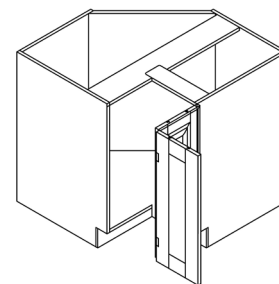

BASE LAZY SUSAN CABINET

ITEM CODE	DIMENSIONS		
C-BLS33	W33"	H34 1/2"	D24"
C-BLS36	W36"	H34 1/2"	D24"

Note: Lazy Susan spinner sold separately
Does not come with shelf