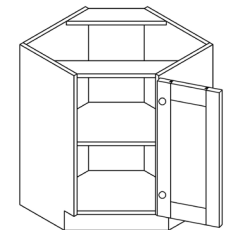

ITEM CODE	DIMENSIONS		
AG-BSDC06	W6"	H34 1/2"	D24"

Note: This cabinet does not come with any drawer slide

BASE SPICE RACK CABINET

ITEM CODE	DIMENSIONS		
AG-BSR09	W9"	H34 1/2"	D24"

BASE DIAGONAL CABINET

ITEM CODE	DIMENSIONS		
AG-BDC36	W36"	H34 1/2"	D24"