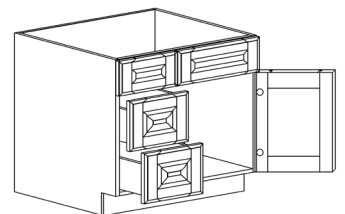

VANITY SINK DRAWER CABINET

ITEM CODE	DIMENSIONS		
E-VSD30L	W30"	H33"	D21"
E-VSD30R	W30"	H33"	D21"

Note: VSD30L shown in the picture