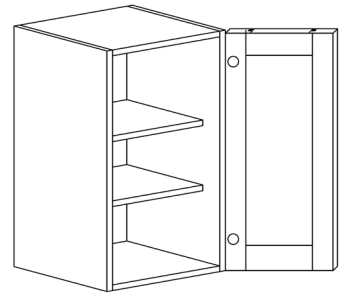

WALL CABINETS

STYLE: WURZBURG

WALL CABINET WITH 1 DOOR

ITEM CODE	DIMENSIONS		
W-W0930	W9"	H30"	D12"
W-W0936	W9"	H36"	D12"
W-W0942	W9"	H42"	D12"
W-W1230	W12"	H30"	D12"
W-W1236	W12"	H36"	D12"
W-W1242	W12"	H42"	D12"
W-W1530	W15"	H30"	D12"
W-W1536	W15"	H36"	D12"
W-W1542	W15"	H42"	D12"
W-W1830	W18"	H30"	D12"
W-W1836	W18"	H36"	D12"
W-W1842	W18"	H42"	D12"
W-W2130	W21"	H30"	D12"
W-W2136	W21"	H36"	D12"
W-W2142	W21"	H42"	D12"

Note: 30" and 36" tall wall cabinets come with 2 adjustable shelves
42" tall wall cabinet comes with 3 adjustable shelves