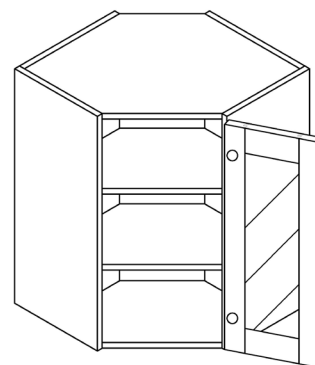

WALL DIAGONAL MULLION DOOR CABINET

ITEM CODE	DIMENSIONS		
C-WDCMD2430	W24"	H30"	D12"
C-WDCMD2436	W24"	H36"	D12"
C-WDCMD2436-15	W24"	H36"	D15"
C-WDCMD2442	W24"	H42"	D12"
C-WDCMD2442-15	W24"	H42"	D15"