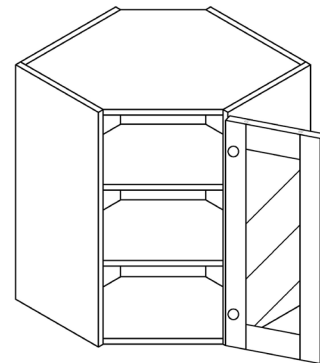

WALL DIAGONAL MULLION DOOR CABINET

ITEM CODE	DIMENSIONS		
W-WDCMD2430	W24"	H30"	D12"
W-WDCMD2436	W24"	H36"	D12"
W-WDCMD2436-15	W24"	H36"	D15"
W-WDCMD2442	W24"	H42"	D12"
W-WDCMD2442-15	W24"	H42"	D15"