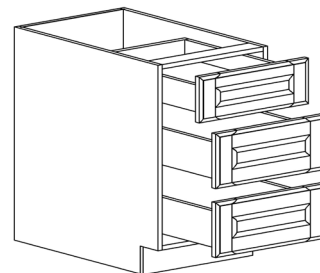

VANITY CABINETS

STYLE: ANCHESTER WHITE

VANITY BASE 3-DRAWER CABINET

ITEM CODE	DIMENSIONS		
AW-VBD12-3	W12"	H33"	D21"
AW-VBD15-3	W15"	H33"	D21"
AW-VBD18-3	W18"	H33"	D21"
AW-VBD21-3	W21"	H33"	D21"