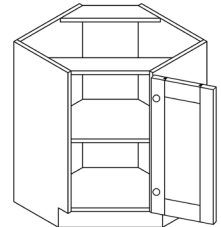

BASE DIAGONAL CABINET

ITEM CODE	DIMENSIONS		
O-BDC36	W36"	H34 1/2"	D24"