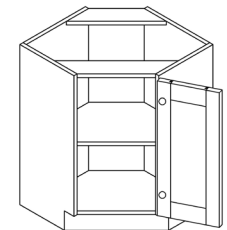

BASE DIAGONAL CABINET

ITEM CODE	DIMENSIONS		
W-BDC36	W36"	H34 1/2"	D24"