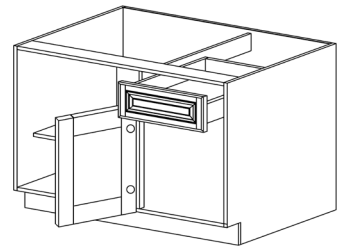

BASE BLIND CABINET

ITEM CODE	DIMENSIONS		
AW-BBC39	W39"	H34 1/2"	D24"
AW-BBC42	W42"	H34 1/2"	D24"
AW-BBC45	W45"	H34 1/2"	D24"