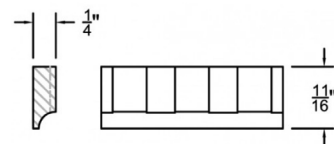

ACCESSORIES

STYLE: PRINCETON OFF WHITE

DENTAL MOLDING

ITEM CODE	DIMENSIONS		
POW-DEN3	W11/16"	L96"	Thick 1/4"