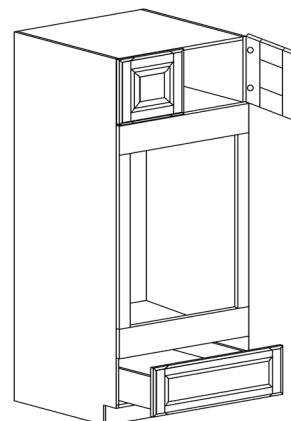

TALL CABINETS

STYLE: LANCASTER STONE WASH

DOUBLE OVEN CABINET

ITEM CODE	DIMENSIONS		
LSW-DOC3384	W33"	H84"	D27"
LSW-DOC3390	W33"	H90"	D27"
LSW-DOC3396	W33"	H96"	D27"

Note: Framed DOC opening 29 13/16"x 49 1/2"