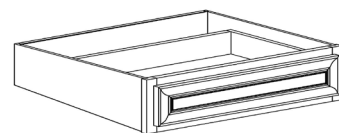

ACCESSORIES

STYLE: LANCASTER VINTAGE CHARCOAL

BASE KITCHEN SIZE KNEE DRAWER

ITEM CODE	DIMENSIONS		
LVC-BKD24	W24"	H7 7/8"	D21"
LVC-BKD30	W30"	H7 7/8"	D21"
LVC-BKD36	W36"	H7 7/8"	D21"