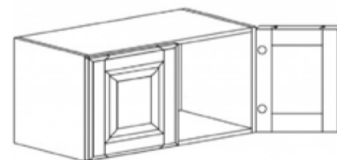

Note: 30" and 36" tall wall cabinets come with 2 adjustable shelves
42" tall wall cabinet comes with 3 adjustable shelves

WALL CABINETS

STYLE: LANCASTER STONE WASH

WALL CABINET WITH 2 DOORS

ITEM CODE	DIMENSIONS		
LSW-W2412	W24"	H12"	D12"
LSW-W2415	W24"	H15"	D12"
LSW-W2418	W24"	H18"	D12"
LSW-W3012	W30"	H12"	D12"
LSW-W3015	W30"	H15"	D12"
LSW-W3018	W30"	H18"	D12"
LSW-W3021	W30"	H21"	D12"
LSW-W3024	W30"	H24"	D12"
LSW-W3027	W30"	H27"	D12"
LSW-W3312	W33"	H12"	D12"
LSW-W3315	W33"	H15"	D12"
LSW-W3318	W33"	H18"	D12"
LSW-W3321	W33"	H21"	D12"
LSW-W3324	W33"	H24"	D12"
LSW-W3612	W36"	H12"	D12"
LSW-W3615	W36"	H15"	D12"
LSW-W3618	W36"	H18"	D12"
LSW-W3621	W36"	H21"	D12"
LSW-W3624	W36"	H24"	D12"