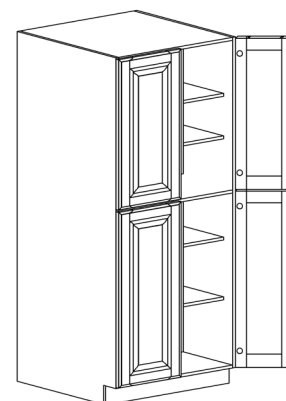

TALL PANTRY CABINET

ITEM CODE	DIMENSIONS		
AE-PC1884	W18"	H84"	D24"
AE-PC1890	W18"	H90"	D24"
AE-PC1896	W18"	H96"	D24"

Note: Fixed divider shelf
Bottom section comes with 4 adjustable shelves
84" and 90" tall cabinets come with 1 adjustable shelf on top section
96" tall cabinet comes with 2 adjustable shelves on top section

TALL PANTRY CABINET

ITEM CODE	DIMENSIONS		
AE-PC2484	W24"	H84"	D24"
AE-PC2490	W24"	H90"	D24"
AE-PC2496	W24"	H96"	D24"
AE-PC3084	W30"	H84"	D24"
AE-PC3090	W30"	H90"	D24"
AE-PC3096	W30"	H96"	D24"

Note: Fixed divider shelf
Bottom section comes with 4 adjustable shelves
84" and 90" tall cabinets come with 1 adjustable shelf on top section
96" tall cabinet comes with 2 adjustable shelves on top section