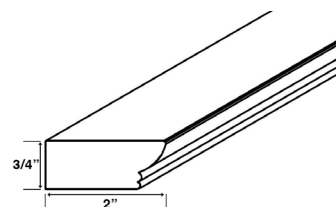

OGEE MOLDING

ITEM CODE	DIMENSIONS		
POW-OGM8	W2"	L96"	Thick 3/4"