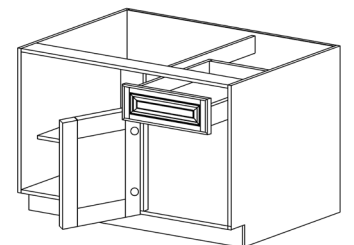

BASE CABINET

ITEM CODE	DIMENSIONS		
NE-B24	W24"	H34 1/2"	D24"
NE-B27	W27"	H34 1/2"	D24"
NE-B30	W30"	H34 1/2"	D24"
NE-B33	W33"	H34 1/2"	D24"
NE-B36	W36"	H34 1/2"	D24"

BASE BLIND CABINET

ITEM CODE	DIMENSIONS		
NE-BBC36	W36"	H34 1/2"	D24"
NE-BBC39	W39"	H34 1/2"	D24"