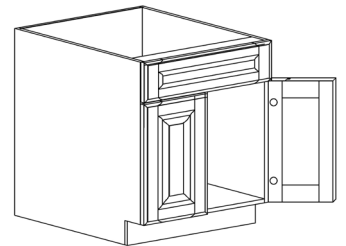

VANITY SINK BASE CABINET

ITEM CODE	DIMENSIONS		
O-VSB24	W24"	H32"	D21"
O-VSB27	W27"	H32"	D21"
O-VSB30	W30"	H32"	D21"
O-VSB36	W36"	H32"	D21"