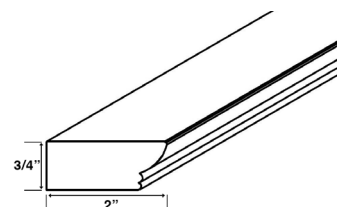

OGEE MOLDING

ITEM CODE	DIMENSIONS		
E-OGM8	W2"	L96"	Thick 3/4"