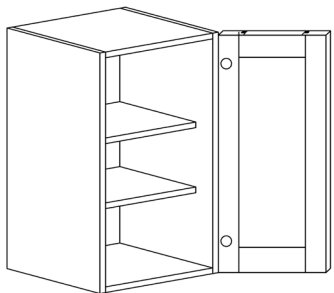

WALL CABINETS

STYLE: PRINCETON OFF WHITE

WALL CABINET WITH 1 DOOR

ITEM CODE	DIMENSIONS		
POW-W0930	W9"	H30"	D12"
POW-W0936	W9"	H36"	D12"
POW-W0942	W9"	H42"	D12"
POW-W1230	W12"	H30"	D12"
POW-W1236	W12"	H36"	D12"
POW-W1242	W12"	H42"	D12"
POW-W1530	W15"	H30"	D12"
POW-W1536	W15"	H36"	D12"
POW-W1542	W15"	H42"	D12"
POW-W1830	W18"	H30"	D12"
POW-W1836	W18"	H36"	D12"
POW-W1842	W18"	H42"	D12"
POW-W2130	W21"	H30"	D12"
POW-W2136	W21"	H36"	D12"
POW-W2142	W21"	H42"	D12"

Note: 30" and 36" tall wall cabinets come with 2 adjustable shelves
42" tall wall cabinet comes with 3 adjustable shelves