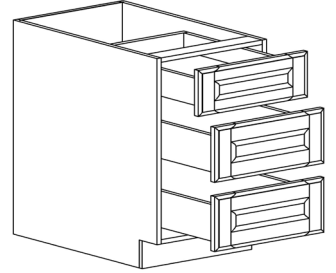

Note: Lazy Susan spinner sold separately
Does not come with shelf

BASE CABINETS

STYLE: NEWPORT WHITE

TALL VANITY BASE 3-DRAWER CABINET

ITEM CODE	DIMENSIONS		
NW-TVBD12-3	W12"	H34 1/2"	D21"
NW-TVBD15-3	W15"	H34 1/2"	D21"
NW-TVBD18-3	W18"	H34 1/2"	D21"