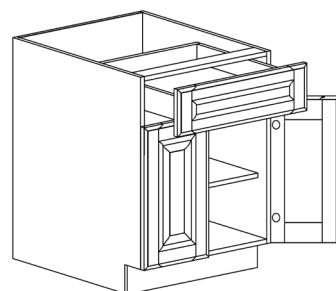

BASE CABINET

ITEM CODE	DIMENSIONS		
POW-B24	W24"	H34 1/2"	D24"
POW-B27	W27"	H34 1/2"	D24"
POW-B30	W30"	H34 1/2"	D24"
POW-B33	W33"	H34 1/2"	D24"
POW-B36	W36"	H34 1/2"	D24"
POW-B39	W39"	H34 1/2"	D24"
POW-B42	W42"	H34 1/2"	D24"