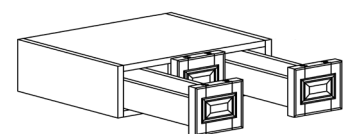

WALL SPICE DRAWER CABINET

ITEM CODE	DIMENSIONS		
E-WSD1806	W18"	H6"	D12"

Note: This cabinet does not come with any drawer slide