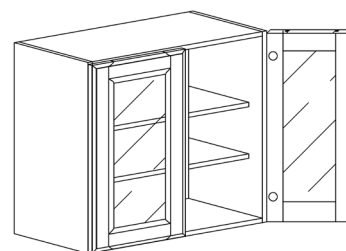

WALL CABINETS

STYLE: CAMBRIDGE

WALL MULLION DOOR CABINET WITH 2 DOORS

ITEM CODE	DIMENSIONS		
C-WMD2430	W24"	H30"	D12"
C-WMD2436	W24"	H36"	D12"
C-WMD2442	W24"	H42"	D12"
C-WMD2730	W27"	H30"	D12"
C-WMD2736	W27"	H36"	D12"
C-WMD2742	W27"	H42"	D12"
C-WMD3030	W30"	H30"	D12"
C-WMD3036	W30"	H36"	D12"
C-WMD3042	W30"	H42"	D12"
C-WMD3330	W33"	H30"	D12"
C-WMD3336	W33"	H36"	D12"
C-WMD3342	W33"	H42"	D12"
C-WMD3630	W36"	H30"	D12"
C-WMD3636	W36"	H36"	D12"
C-WMD3642	W36"	H42"	D12"

Note: Glass is not included
30" and 36" tall wall cabinets come with 2 adjustable shelves
42" tall wall cabinet comes with 3 adjustable shelves