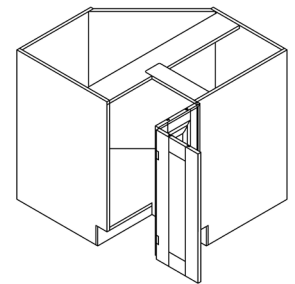

BASE LAZY SUSAN CABINET

ITEM CODE	DIMENSIONS		
LW-BLS33	W33"	H34 1/2"	D24"
LW-BLS36	W36"	H34 1/2"	D24"

Note: Lazy Susan spinner sold separately
Does not come with shelf

BASE CABINETS

STYLE: LANCASTER WHITE