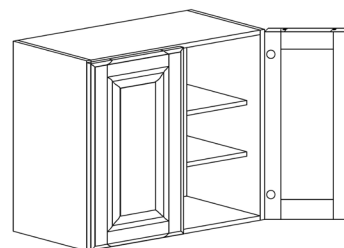

WALL CABINETS

STYLE: LANCASTER WHITE

WALL CABINET WITH 2 DOORS

ITEM CODE	DIMENSIONS		
LW-W2430	W24"	H30"	D12"
LW-W2436	W24"	H36"	D12"
LW-W2442	W24"	H42"	D12"
LW-W2730	W27"	H30"	D12"
LW-W2736	W27"	H36"	D12"
LW-W2742	W27"	H42"	D12"
LW-W3030	W30"	H30"	D12"
LW-W3036	W30"	H36"	D12"
LW-W3042	W30"	H42"	D12"
LW-W3330	W33"	H30"	D12"
LW-W3336	W33"	H36"	D12"
LW-W3342	W33"	H42"	D12"
LW-W3630	W36"	H30"	D12"
LW-W3636	W36"	H36"	D12"
LW-W3642	W36"	H42"	D12"

Note: 30" and 36" tall wall cabinets come with 2 adjustable shelves
42" tall wall cabinet comes with 3 adjustable shelves