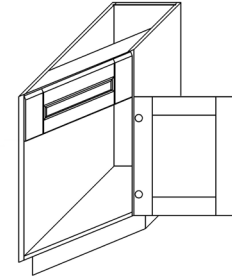

BASE CABINETS

STYLE: ANCHESTER ESPRESSO

BASE END ANGLE CABINET

ITEM CODE	DIMENSIONS		
AE-BEA12L	W12"	H34 1/2"	D24"
AE-BEA12R	W12"	H34 1/2"	D24"

Note: BEA12R shown in the picture