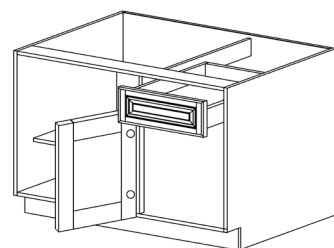

BASE BLIND CABINET

ITEM CODE	DIMENSIONS		
LG-BBC36	W36"	H34 1/2"	D24"
LG-BBC39	W39"	H34 1/2"	D24"
LG-BBC42	W42"	H34 1/2"	D24"