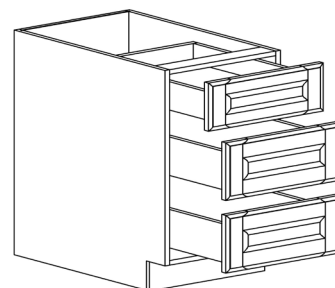

BASE CABINETS

STYLE: ANCHESTER ESPRESSO

3-DRAWER BASE CABINET

ITEM CODE	DIMENSIONS		
AE-DB12-3	W12"	H34 1/2"	D24"
AE-DB15-3	W15"	H34 1/2"	D24"
AE-DB18-3	W18"	H34 1/2"	D24"
AE-DB21-3	W21"	H34 1/2"	D24"
AE-DB24-3	W24"	H34 1/2"	D24"
AE-DB27-3	W27"	H34 1/2"	D24"
AE-DB30-3	W30"	H34 1/2"	D24"
AE-DB33-3	W33"	H34 1/2"	D24"
AE-DB36-3	W36"	H34 1/2"	D24"