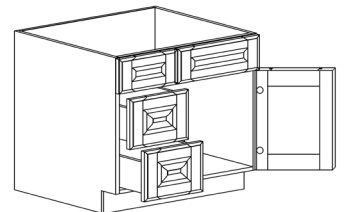

VANITY SINK DRAWER CABINET

ITEM CODE	DIMENSIONS		
LVC-VSD30L	W30"	H33"	D21"
LVC-VSD30R	W30"	H33"	D21"

Note: VSD30L shown in the picture