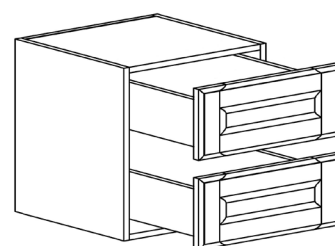

COUNTER TOP DRAWER CABINET

ITEM CODE	DIMENSIONS		
E-CTD12	W12"	H18"	D12"
E-CTD15	W15"	H18"	D12"
E-CTD18	W18"	H18"	D12"
E-CTD21	W21"	H18"	D12"