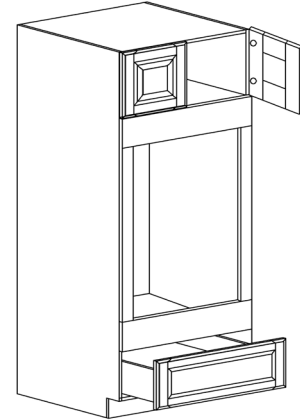

TALL CABINETS

STYLE: LANCASTER VINTAGE CHARCOAL

DOUBLE OVEN CABINET

ITEM CODE	DIMENSIONS		
LVC-DOC3384	W33"	H84"	D27"
LVC-DOC3390	W33"	H90"	D27"
LVC-DOC3396	W33"	H96"	D27"

Note: Framed DOC opening 29 13/16"x 49 1/2"