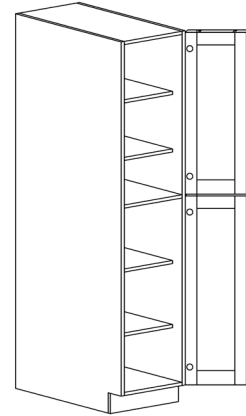

TALL PANTRY CABINET

ITEM CODE	DIMENSIONS		
LVC-PC1884	W18"	H84"	D27"
LVC-PC1890	W18"	H90"	D27"
LVC-PC1896	W18"	H96"	D27"

Note: Fixed divider shelf
Bottom section comes with 4 adjustable shelves
84" and 90" tall cabinets come with 1 adjustable shelf on top section
96" tall cabinet comes with 2 adjustable shelves on top section