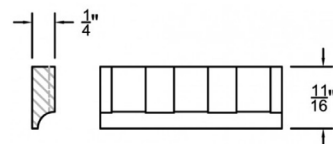

ACCESSORIES

STYLE: PRINCETON CREAMY WHITE

DENTAL MOLDING

ITEM CODE	DIMENSIONS		
PCW-DEN3	W11/16"	L96"	Thick 1/4"