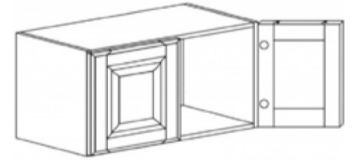

Note: 30" and 36" tall wall cabinets come with 2 adjustable shelves
42" tall wall cabinet comes with 3 adjustable shelves

WALL CABINETS

STYLE: OXFORD

WALL CABINET WITH 2 DOORS

ITEM CODE	DIMENSIONS		
O-W2412	W24"	H12"	D12"
O-W2415	W24"	H15"	D12"
O-W2418	W24"	H18"	D12"
O-W3012	W30"	H12"	D12"
O-W3015	W30"	H15"	D12"
O-W3018	W30"	H18"	D12"
O-W3021	W30"	H21"	D12"
O-W3024	W30"	H24"	D12"
O-W3027	W30"	H27"	D12"
O-W3312	W33"	H12"	D12"
O-W3315	W33"	H15"	D12"
O-W3318	W33"	H18"	D12"
O-W3321	W33"	H21"	D12"
O-W3324	W33"	H24"	D12"
O-W3612	W36"	H12"	D12"
O-W3615	W36"	H15"	D12"
O-W3618	W36"	H18"	D12"
O-W3621	W36"	H21"	D12"
O-W3624	W36"	H24"	D12"