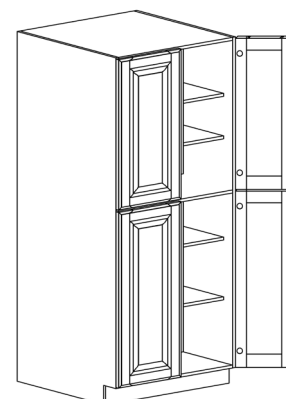

TALL PANTRY CABINET

ITEM CODE	DIMENSIONS		
O-PC2484	W24"	H84"	D24"
O-PC2490	W24"	H90"	D24"
O-PC2496	W24"	H96"	D24"
O-PC3084	W30"	H84"	D24"
O-PC3090	W30"	H90"	D24"
O-PC3096	W30"	H96"	D24"

Note: Fixed divider shelf
Bottom section comes with 4 adjustable shelves
84" and 90" tall cabinets come with 1 adjustable shelf on top section
96" tall cabinet comes with 2 adjustable shelves on top section