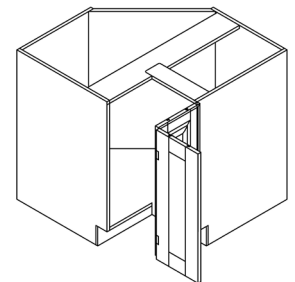

BASE LAZY SUSAN CABINET

ITEM CODE	DIMENSIONS		
AG-BLS33	W33"	H34 1/2"	D24"
AG-BLS36	W36"	H34 1/2"	D24"

Note: Lazy Susan spinner sold separately
Does not come with shelf