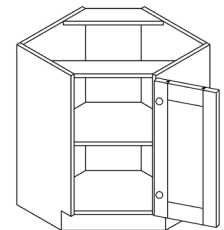

BASE LAZY SUSAN CABINET

ITEM CODE	DIMENSIONS		
POW-BLS33	W33"	H34 1/2"	D24"
POW-BLS36	W36"	H34 1/2"	D24"

Note: Lazy Susan spinner sold separately
Does not come with shelf

BASE CABINETS

STYLE: PRINCETON OFF WHITE