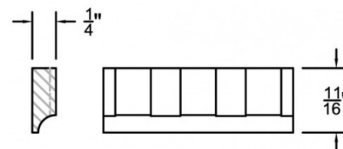

ACCESSORIES

STYLE: OXFORD

DENTAL MOLDING

ITEM CODE	DIMENSIONS		
O-DEN3	W11/16"	L96"	Thick 1/4"

DOOR MOLDING

ITEM CODE	DIMENSIONS		
O-DM8	W3"	L96"	Thick 3/4"

FLOWER

ITEM CODE	DIMENSIONS		
O-FLOWER	W3"	H3"	D1/2"