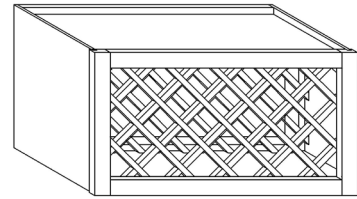

WALL CABINETS

STYLE: LANCASTER WHITE

WALL DISH HOLDER CABINET

ITEM CODE	DIMENSIONS		
LW-WCD3015	W30"	H15"	D12"

WALL WINE RACK

ITEM CODE	DIMENSIONS		
LW-WRC3015	W30"	H15"	D12"
LW-WRC3018	W30"	H18"	D12"
LW-WRC3615	W36"	H15"	D12"
LW-WRC3618	W36"	H18"	D12"