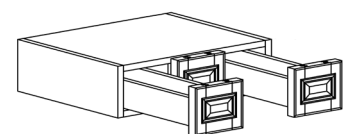

WALL SPICE DRAWER CABINET

ITEM CODE	DIMENSIONS		
AG-WSD1206	W12"	H6"	D12"

Note: This cabinet does not come with any drawer slide

WALL SPICE DRAWER CABINET

ITEM CODE	DIMENSIONS		
AG-WSD1806	W18"	H6"	D12"

Note: This cabinet does not come with any drawer slide