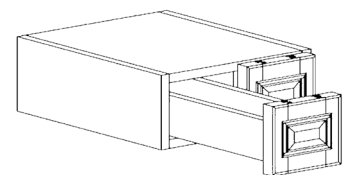

WALL SPICE DRAWER CABINET

ITEM CODE	DIMENSIONS		
E-WSD1206	W12"	H6"	D12"

Note: This cabinet does not come with any drawer slide