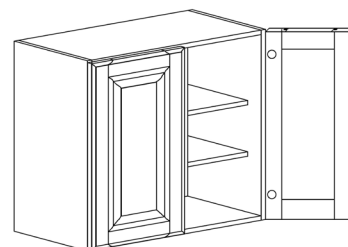

WALL CABINET WITH 2 DOORS, 2 SHELVES

ITEM CODE	DIMENSIONS		
NW-W2436	W24"	H36"	D12"
NW-W2736	W27"	H36"	D12"
NW-W3036	W30"	H36"	D12"
NW-W3336	W33"	H36"	D12"
NW-W3636	W36"	H36"	D12"