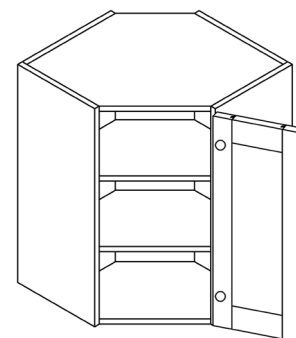

WALL DIAGONAL CORNER CABINET

ITEM CODE	DIMENSIONS		
AW-WDC2430	W24"	H30"	D12"
AW-WDC2436	W24"	H36"	D12"
AW-WDC2436-15	W24"	H36"	D15"
AW-WDC2442	W24"	H42"	D12"
AW-WDC2442-15	W24"	H42"	D15"

Note: 30" and 36" tall wall cabinets come with 2 adjustable shelves
42" tall wall cabinet comes with 3 adjustable shelves