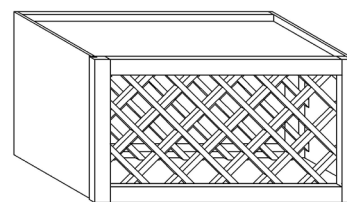

WALL CABINETS

STYLE: LANCASTER GRAY

WALL DISH HOLDER CABINET

ITEM CODE	DIMENSIONS		
LG-WCD3015	W30"	H15"	D12"

WALL WINE RACK

ITEM CODE	DIMENSIONS		
LG-WRC3015	W30"	H15"	D12"
LG-WRC3018	W30"	H18"	D12"
LG-WRC3615	W36"	H15"	D12"
LG-WRC3618	W36"	H18"	D12"