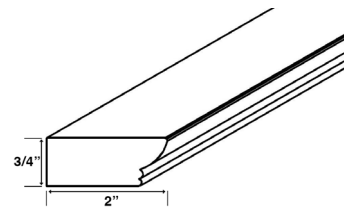

DECORATIVE ROPE MOLDING

ITEM CODE	DIMENSIONS		
O-MI8	W1/2"	L96"	Thick 1/4"

OUTSIDE CORNER MOLDING

ITEM CODE	DIMENSIONS		
O-OCM8	W7/8"	L96"	Thick 1/4"

OGEE MOLDING

ITEM CODE	DIMENSIONS		
O-OGM8	W2"	L96"	Thick 3/4"