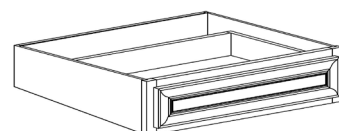

ACCESSORIES

STYLE: PRINCETON OFF WHITE

BASE KITCHEN SIZE KNEE DRAWER

ITEM CODE	DIMENSIONS		
POW-BKD24	W24"	H7 7/8"	D21"
POW-BKD30	W30"	H7 7/8"	D21"
POW-BKD36	W36"	H7 7/8"	D21"