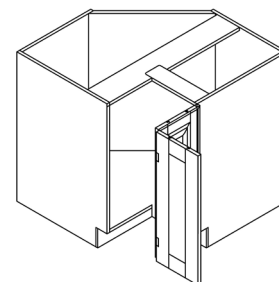

BASE DIAGONAL CABINET

ITEM CODE	DIMENSIONS		
LSW-BDC36	W36"	H34 1/2"	D24"

BASE LAZY SUSAN CABINET

ITEM CODE	DIMENSIONS		
LSW-BLS33	W33"	H34 1/2"	D24"
LSW-BLS36	W36"	H34 1/2"	D24"

Note: Lazy Susan spinner sold separately
Does not come with shelf