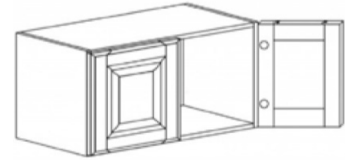

Note: 30" and 36" tall wall cabinets come with 2 adjustable shelves
42" tall wall cabinet comes with 3 adjustable shelves

WALL CABINETS

STYLE: ANCHESTER ESPRESSO

WALL CABINET WITH 2 DOORS

ITEM CODE	DIMENSIONS		
AE-W2412	W24"	H12"	D12"
AE-W2415	W24"	H15"	D12"
AE-W2418	W24"	H18"	D12"
AE-W3012	W30"	H12"	D12"
AE-W3015	W30"	H15"	D12"
AE-W3018	W30"	H18"	D12"
AE-W3021	W30"	H21"	D12"
AE-W3024	W30"	H24"	D12"
AE-W3027	W30"	H27"	D12"
AE-W3312	W33"	H12"	D12"
AE-W3315	W33"	H15"	D12"
AE-W3318	W33"	H18"	D12"
AE-W3321	W33"	H21"	D12"
AE-W3324	W33"	H24"	D12"
AE-W3612	W36"	H12"	D12"
AE-W3615	W36"	H15"	D12"
AE-W3618	W36"	H18"	D12"
AE-W3621	W36"	H21"	D12"
AE-W3624	W36"	H24"	D12"