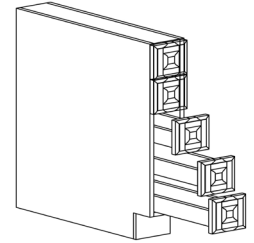

BASE CABINETS

STYLE: LANCASTER VINTAGE CHARCOAL

BASE SPICE 5-DRAWER CABINET

ITEM CODE	DIMENSIONS		
LVC-BSDC06	W6"	H34 1/2"	D24"

Note: This cabinet does not come with any drawer slide