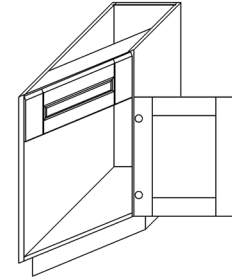

BASE CABINETS

STYLE: LANCASTER WHITE

BASE END ANGLE CABINET

ITEM CODE	DIMENSIONS		
LW-BEA12L	W12"	H34 1/2"	D24"
LW-BEA12R	W12"	H34 1/2"	D24"

Note: BEA12R shown in the picture