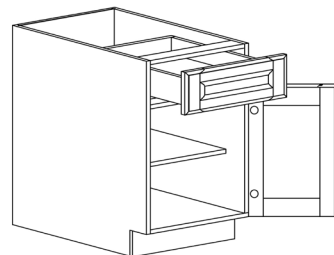

BASE CABINETS

STYLE: PRINCETON CREAMY WHITE

BASE CABINET

ITEM CODE	DIMENSIONS		
PCW-B09	W9"	H34 1/2"	D24"
PCW-B12	W12"	H34 1/2"	D24"
PCW-B15	W15"	H34 1/2"	D24"
PCW-B18	W18"	H34 1/2"	D24"
PCW-B21	W21"	H34 1/2"	D24"