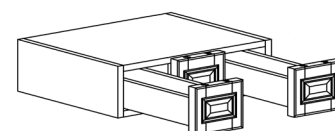

WALL SPICE DRAWER CABINET

ITEM CODE	DIMENSIONS		
AW-WSD1206	W12"	H6"	D12"

Note: This cabinet does not come with any drawer slide

WALL SPICE DRAWER CABINET

ITEM CODE	DIMENSIONS		
AW-WSD1806	W18"	H6"	D12"

Note: This cabinet does not come with any drawer slide