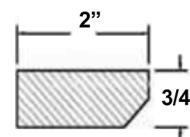

COUNTER TOP MOLDING/LIGHT RAIL

ITEM CODE	DIMENSIONS		
LSW-CTM8	W2"	L96"	Thick 3/4"