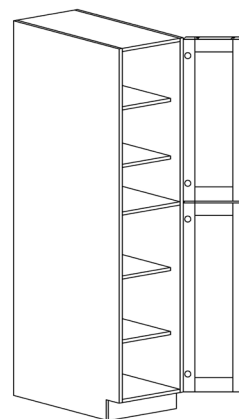

TALL PANTRY CABINET

ITEM CODE	DIMENSIONS		
PCW-PC1884	W18"	H84"	D27"
PCW-PC1890	W18"	H90"	D27"
PCW-PC1896	W18"	H96"	D27"

Note: Fixed divider shelf
Bottom section comes with 4 adjustable shelves
84" and 90" tall cabinets come with 1 adjustable shelf on top section
96" tall cabinet comes with 2 adjustable shelves on top section