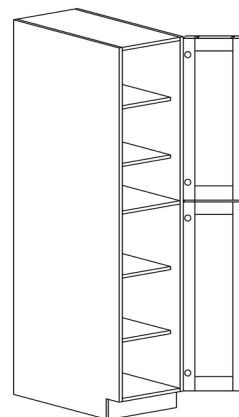

TALL PANTRY CABINET

ITEM CODE	DIMENSIONS		
E-PC1884	W18"	H84"	D24"
E-PC1890	W18"	H90"	D24"
E-PC1896	W18"	H96"	D24"

Note: Fixed divider shelf
Bottom section comes with 4 adjustable shelves
84" and 90" tall cabinets come with 1 adjustable shelf on top section
96" tall cabinet comes with 2 adjustable shelves on top section