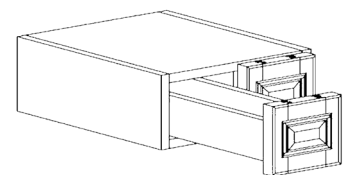

WALL SPICE DRAWER CABINET

ITEM CODE	DIMENSIONS		
AG-WSD1206	W12"	H6"	D12"

Note: This cabinet does not come with any drawer slide