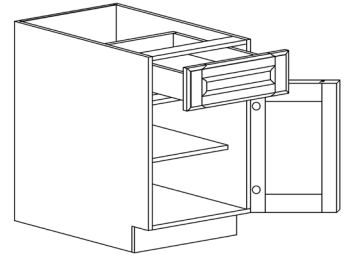

EDINBURGH

BASE CABINETS

STYLE: EDINBURGH

BASE CABINET

ITEM CODE	DIMENSIONS		
E-B09	W9"	H34 1/2"	D24"
E-B12	W12"	H34 1/2"	D24"
E-B15	W15"	H34 1/2"	D24"
E-B18	W18"	H34 1/2"	D24"
E-B21	W21"	H34 1/2"	D24"

BASE CABINET