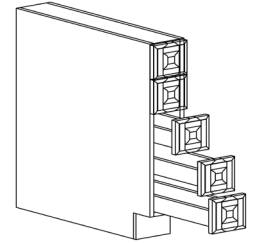

BASE CABINETS

STYLE: LANCASTER GRAY

BASE SPICE 5-DRAWER CABINET

ITEM CODE	DIMENSIONS		
LG-BSDC06	W6"	H34 1/2"	D24"

Note: This cabinet does not come with any drawer slide