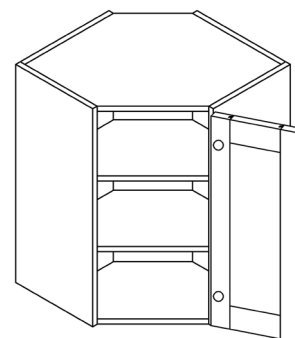

WALL DIAGONAL CORNER CABINET

ITEM CODE	DIMENSIONS		
LW-WDC2430	W24"	H30"	D12"
LW-WDC2436	W24"	H36"	D12"
LW-WDC2436-15	W24"	H36"	D15"
LW-WDC2442	W24"	H42"	D12"
LW-WDC2442-15	W24"	H42"	D15"

Note: 30" and 36" tall wall cabinets come with 2 adjustable shelves
42" tall wall cabinet comes with 3 adjustable shelves