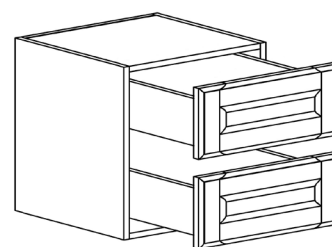

COUNTER TOP DRAWER CABINET

ITEM CODE	DIMENSIONS		
AG-CTD12	W12"	H18"	D12"
AG-CTD15	W15"	H18"	D12"
AG-CTD18	W18"	H18"	D12"
AG-CTD21	W21"	H18"	D12"