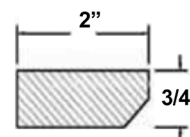

COUNTER TOP MOLDING/LIGHT RAIL

ITEM CODE	DIMENSIONS		
LW-CTM8	W2"	L96"	Thick 3/4"