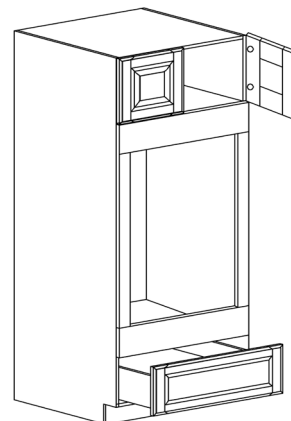

Note: VSD30L shown in the picture

TALL CABINETS

STYLE: EDINBURGH

DOUBLE OVEN CABINET

ITEM CODE	DIMENSIONS		
E-DOC3084	W30"	H84"	D24"
E-DOC3090	W30"	H90"	D24"
E-DOC3096	W30"	H96"	D24"

Note: Frameless DOC opening 28 1/2"x 56 1/4" inside dimension
Cabinet comes with trim materials