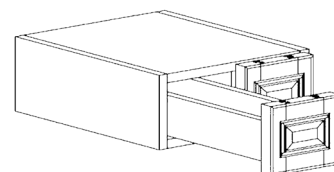

WALL SPICE DRAWER CABINET

ITEM CODE	DIMENSIONS		
O-WSD1206	W12"	H6"	D12"

Note: This cabinet does not come with any drawer slide