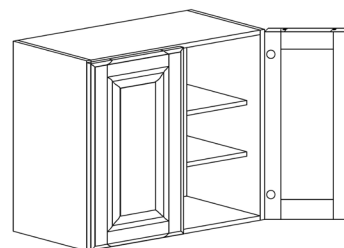

Note: 30" and 36" tall wall cabinets come with 2 adjustable shelves
42" tall wall cabinet comes with 3 adjustable shelves

WALL CABINETS

STYLE: CAMBRIDGE

WALL CABINET WITH 2 DOORS

ITEM CODE	DIMENSIONS		
C-W2430	W24"	H30"	D12"
C-W2436	W24"	H36"	D12"
C-W2442	W24"	H42"	D12"
C-W2730	W27"	H30"	D12"
C-W2736	W27"	H36"	D12"
C-W2742	W27"	H42"	D12"
C-W3030	W30"	H30"	D12"
C-W3036	W30"	H36"	D12"
C-W3042	W30"	H42"	D12"
C-W3330	W33"	H30"	D12"
C-W3336	W33"	H36"	D12"
C-W3342	W33"	H42"	D12"
C-W3630	W36"	H30"	D12"
C-W3636	W36"	H36"	D12"
C-W3642	W36"	H42"	D12"