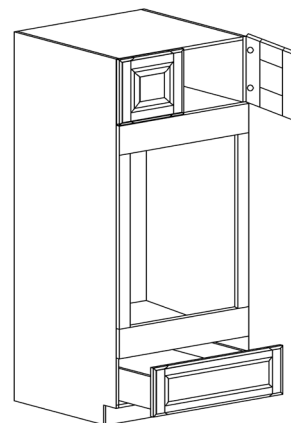

TALL CABINETS

STYLE: PRINCETON CREAMY WHITE

DOUBLE OVEN CABINET

ITEM CODE	DIMENSIONS		
PCW-DOC3384	W33"	H84"	D27"
PCW-DOC3390	W33"	H90"	D27"
PCW-DOC3396	W33"	H96"	D27"

Note: Framed DOC opening 29 13/16"x 49 1/2"