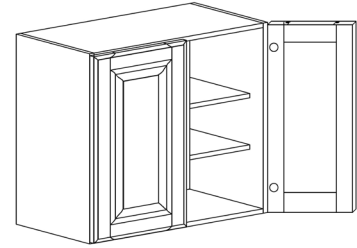

WALL CABINETS

STYLE: PRINCETON OFF WHITE

WALL CABINET WITH 2 DOORS

ITEM CODE	DIMENSIONS		
POW-W2430	W24"	H30"	D12"
POW-W2436	W24"	H36"	D12"
POW-W2442	W24"	H42"	D12"
POW-W2730	W27"	H30"	D12"
POW-W2736	W27"	H36"	D12"
POW-W2742	W27"	H42"	D12"
POW-W3030	W30"	H30"	D12"
POW-W3036	W30"	H36"	D12"
POW-W3042	W30"	H42"	D12"
POW-W3330	W33"	H30"	D12"
POW-W3336	W33"	H36"	D12"
POW-W3342	W33"	H42"	D12"
POW-W3630	W36"	H30"	D12"
POW-W3636	W36"	H36"	D12"
POW-W3642	W36"	H42"	D12"

Note: 30" and 36" tall wall cabinets come with 2 adjustable shelves
42" tall wall cabinet comes with 3 adjustable shelves