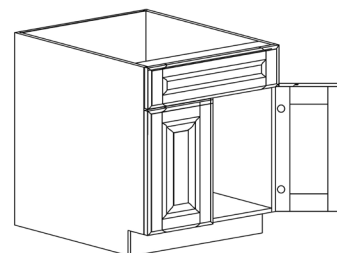

SINK BASE CABINET

ITEM CODE	DIMENSIONS		
O-SB24	W24"	H34 1/2"	D24"
O-SB27	W27"	H34 1/2"	D24"
O-SB30	W30"	H34 1/2"	D24"
O-SB33	W33"	H34 1/2"	D24"
O-SB36	W36"	H34 1/2"	D24"
O-SB39	W39"	H34 1/2"	D24"
O-SB42	W42"	H34 1/2"	D24"