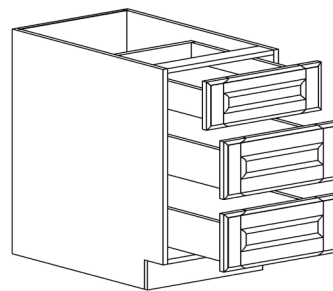

Note: Framed BBC cabinet must pull 3" from the wall
 BBC36 door 12" wide
 BBC39 door 15" wide
 Blind left shown in the picture

BASE CABINETS

STYLE: NEWPORT ESPRESSO

3-DRAWER BASE CABINET

ITEM CODE	DIMENSIONS		
NE-DB12-3	W12"	H34 1/2"	D24"
NE-DB15-3	W15"	H34 1/2"	D24"
NE-DB18-3	W18"	H34 1/2"	D24"
NE-DB21-3	W21"	H34 1/2"	D24"
NE-DB24-3	W24"	H34 1/2"	D24"
NE-DB30-3	W30"	H34 1/2"	D24"
NE-DB36-3	W36"	H34 1/2"	D24"