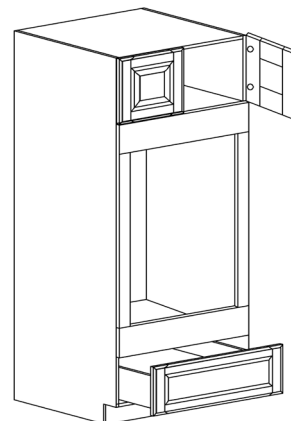

Note: VSD30L shown in the picture

TALL CABINETS

STYLE: CAMBRIDGE

DOUBLE OVEN CABINET

ITEM CODE	DIMENSIONS		
C-DOC3084	W30"	H84"	D24"
C-DOC3090	W30"	H90"	D24"
C-DOC3096	W30"	H96"	D24"

Note: Frameless DOC opening 28 1/2"x 56 1/4" inside dimension
Cabinet comes with trim materials