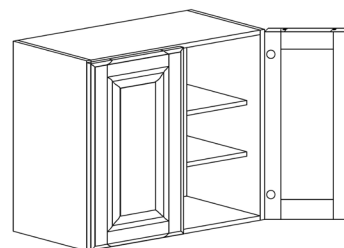

Note: 30" and 36" tall wall cabinets come with 2 adjustable shelves
42" tall wall cabinet comes with 3 adjustable shelves

WALL CABINETS

STYLE: ANCHESTER WHITE

WALL CABINET WITH 2 DOORS

ITEM CODE	DIMENSIONS		
AW-W2430	W24"	H30"	D12"
AW-W2436	W24"	H36"	D12"
AW-W2442	W24"	H42"	D12"
AW-W2730	W27"	H30"	D12"
AW-W2736	W27"	H36"	D12"
AW-W2742	W27"	H42"	D12"
AW-W3030	W30"	H30"	D12"
AW-W3036	W30"	H36"	D12"
AW-W3042	W30"	H42"	D12"
AW-W3330	W33"	H30"	D12"
AW-W3336	W33"	H36"	D12"
AW-W3342	W33"	H42"	D12"
AW-W3630	W36"	H30"	D12"
AW-W3636	W36"	H36"	D12"
AW-W3642	W36"	H42"	D12"