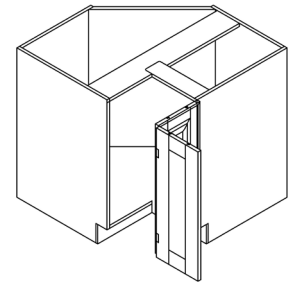

BASE DIAGONAL CABINET

ITEM CODE	DIMENSIONS		
AE-BDC36	W36"	H34 1/2"	D24"

BASE LAZY SUSAN CABINET

ITEM CODE	DIMENSIONS		
AE-BLS33	W33"	H34 1/2"	D24"
AE-BLS36	W36"	H34 1/2"	D24"

Note: Lazy Susan spinner sold separately
Does not come with shelf