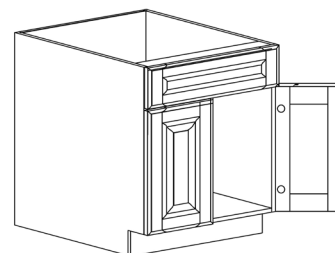

SINK BASE CABINET

ITEM CODE	DIMENSIONS		
PCW-SB24	W24"	H34 1/2"	D24"
PCW-SB27	W27"	H34 1/2"	D24"
PCW-SB30	W30"	H34 1/2"	D24"
PCW-SB33	W33"	H34 1/2"	D24"
PCW-SB36	W36"	H34 1/2"	D24"
PCW-SB39	W39"	H34 1/2"	D24"
PCW-SB42	W42"	H34 1/2"	D24"