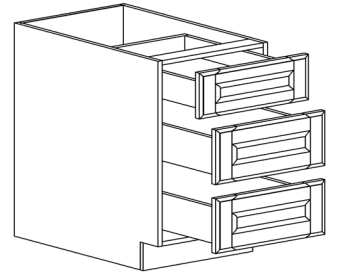

ITEM CODE	DIMENSIONS		
AE-BOES12L	W12"	H34 1/2"	D24"
AE-BOES12R	W12"	H34 1/2"	D24"

Note: BOES12L shown in the picture

VANITY CABINETS

STYLE: ANCHESTER ESPRESSO

VANITY BASE 3-DRAWER CABINET

ITEM CODE	DIMENSIONS		
AE-VBD12-3	W12"	H33"	D21"
AE-VBD15-3	W15"	H33"	D21"
AE-VBD18-3	W18"	H33"	D21"
AE-VBD21-3	W21"	H33"	D21"