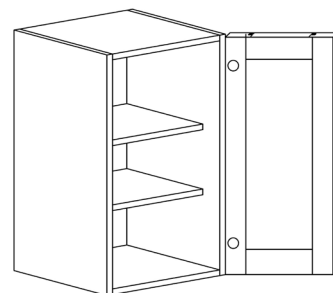

WALL CABINETS

STYLE: LANCASTER GRAY

WALL CABINET WITH 1 DOOR

ITEM CODE	DIMENSIONS		
LG-W0930	W9"	H30"	D12"
LG-W0936	W9"	H36"	D12"
LG-W0942	W9"	H42"	D12"
LG-W1230	W12"	H30"	D12"
LG-W1236	W12"	H36"	D12"
LG-W1242	W12"	H42"	D12"
LG-W1530	W15"	H30"	D12"
LG-W1536	W15"	H36"	D12"
LG-W1542	W15"	H42"	D12"
LG-W1830	W18"	H30"	D12"
LG-W1836	W18"	H36"	D12"
LG-W1842	W18"	H42"	D12"
LG-W2130	W21"	H30"	D12"
LG-W2136	W21"	H36"	D12"
LG-W2142	W21"	H42"	D12"

Note: 30" and 36" tall wall cabinets come with 2 adjustable shelves
42" tall wall cabinet comes with 3 adjustable shelves