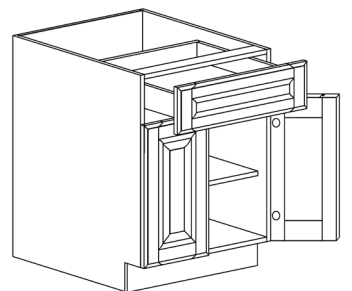

BASE CABINET

ITEM CODE	DIMENSIONS		
E-B24	W24"	H34 1/2"	D24"
E-B27	W27"	H34 1/2"	D24"
E-B30	W30"	H34 1/2"	D24"
E-B33	W33"	H34 1/2"	D24"
E-B36	W36"	H34 1/2"	D24"
E-B39	W39"	H34 1/2"	D24"
E-B42	W42"	H34 1/2"	D24"