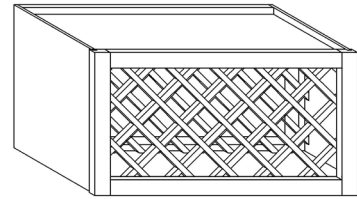

WALL WINE RACK

ITEM CODE	DIMENSIONS		
LVC-WRC3015	W30"	H15"	D12"
LVC-WRC3018	W30"	H18"	D12"
LVC-WRC3615	W36"	H15"	D12"
LVC-WRC3618	W36"	H18"	D12"