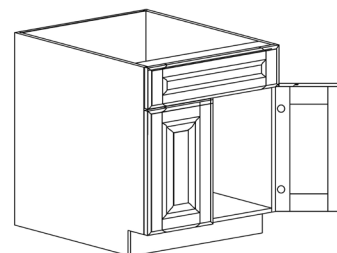

SINK BASE CABINET

ITEM CODE	DIMENSIONS		
LSW-SB24	W24"	H34 1/2"	D24"
LSW-SB27	W27"	H34 1/2"	D24"
LSW-SB30	W30"	H34 1/2"	D24"
LSW-SB33	W33"	H34 1/2"	D24"
LSW-SB36	W36"	H34 1/2"	D24"
LSW-SB39	W39"	H34 1/2"	D24"
LSW-SB42	W42"	H34 1/2"	D24"