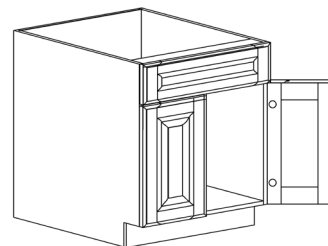

VANITY SINK BASE CABINET

ITEM CODE	DIMENSIONS		
AW-VSB24	W24"	H33"	D21"
AW-VSB27	W27"	H33"	D21"
AW-VSB30	W30"	H33"	D21"
AW-VSB36	W36"	H33"	D21"