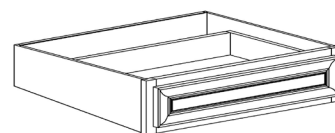

ACCESSORIES

STYLE: EDINBURGH

BASE KITCHEN SIZE KNEE DRAWER

ITEM CODE	DIMENSIONS		
E-BKD24	W24"	H7 5/8"	D21"
E-BKD30	W30"	H7 5/8"	D21"
E-BKD36	W36"	H7 5/8"	D21"

BASE VANITY SIZE KNEE DRAWER

ITEM CODE	DIMENSIONS		
E-DKD24	W24"	H7 1/4"	D21"
E-DKD30	W30"	H7 1/4"	D21"
E-DKD36	W36"	H7 1/4"	D21"