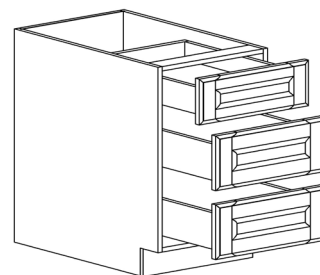

VANITY CABINETS

STYLE: ANCHESTER GRAY

VANITY BASE 3-DRAWER CABINET

ITEM CODE	DIMENSIONS		
AG-VBD12-3	W12"	H33"	D21"
AG-VBD15-3	W15"	H33"	D21"
AG-VBD18-3	W18"	H33"	D21"
AG-VBD21-3	W21"	H33"	D21"