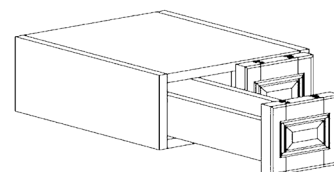

WALL SPICE DRAWER CABINET

ITEM CODE	DIMENSIONS		
LVC-WSD1206	W12"	H6"	D12"

Note: This cabinet does not come with any drawer slide