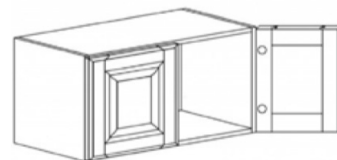

Note: 30" and 36" tall wall cabinets come with 2 adjustable shelves
42" tall wall cabinet comes with 3 adjustable shelves

WALL CABINETS

STYLE: ANCHESTER WHITE

WALL CABINET WITH 2 DOORS

ITEM CODE	DIMENSIONS		
AW-W2412	W24"	H12"	D12"
AW-W2415	W24"	H15"	D12"
AW-W2418	W24"	H18"	D12"
AW-W3012	W30"	H12"	D12"
AW-W3015	W30"	H15"	D12"
AW-W3018	W30"	H18"	D12"
AW-W3021	W30"	H21"	D12"
AW-W3024	W30"	H24"	D12"
AW-W3027	W30"	H27"	D12"
AW-W3312	W33"	H12"	D12"
AW-W3315	W33"	H15"	D12"
AW-W3318	W33"	H18"	D12"
AW-W3321	W33"	H21"	D12"
AW-W3324	W33"	H24"	D12"
AW-W3612	W36"	H12"	D12"
AW-W3615	W36"	H15"	D12"
AW-W3618	W36"	H18"	D12"
AW-W3621	W36"	H21"	D12"
AW-W3624	W36"	H24"	D12"