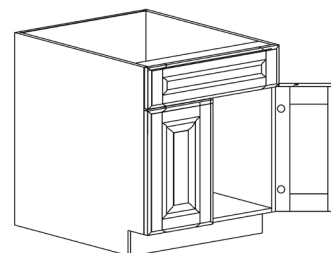

SINK BASE CABINET

ITEM CODE	DIMENSIONS		
W-SB24	W24"	H34 1/2"	D24"
W-SB27	W27"	H34 1/2"	D24"
W-SB30	W30"	H34 1/2"	D24"
W-SB33	W33"	H34 1/2"	D24"
W-SB36	W36"	H34 1/2"	D24"
W-SB39	W39"	H34 1/2"	D24"
W-SB42	W42"	H34 1/2"	D24"