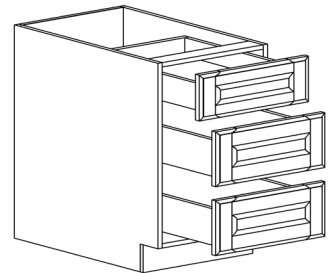

VANITY CABINETS

STYLE: PRINCETON CREAMY WHITE

VANITY BASE 3-DRAWER CABINET

ITEM CODE	DIMENSIONS		
PCW-VBD12-3	W12"	H33"	D21"
PCW-VBD15-3	W15"	H33"	D21"
PCW-VBD18-3	W18"	H33"	D21"
PCW-VBD21-3	W21"	H33"	D21"