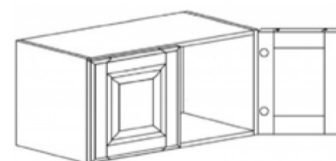

WALL CABINET WITH 2 DOORS, NO SHELF

ITEM CODE	DIMENSIONS		
NW-W3015	W30"	H15"	D12"
NW-W3018	W30"	H18"	D12"
NW-W3615	W36"	H15"	D12"
NW-W3618	W36"	H18"	D12"