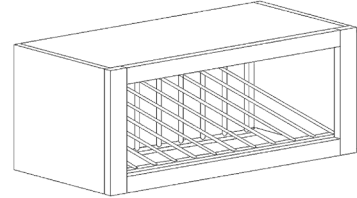

WALL CABINETS

STYLE: ANCHESTER ESPRESSO

WALL DISH HOLDER CABINET

ITEM CODE	DIMENSIONS		
AE-WCD3015	W30"	H15"	D12"