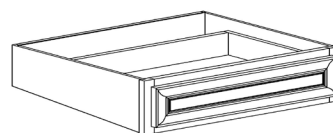

ACCESSORIES

STYLE: CAMBRIDGE

BASE KITCHEN SIZE KNEE DRAWER

ITEM CODE	DIMENSIONS		
C-BKD24	W24"	H7 5/8"	D21"
C-BKD30	W30"	H7 5/8"	D21"
C-BKD36	W36"	H7 5/8"	D21"

BASE VANITY SIZE KNEE DRAWER

ITEM CODE	DIMENSIONS		
C-DKD24	W24"	H7 1/4"	D21"
C-DKD30	W30"	H7 1/4"	D21"
C-DKD36	W36"	H7 1/4"	D21"