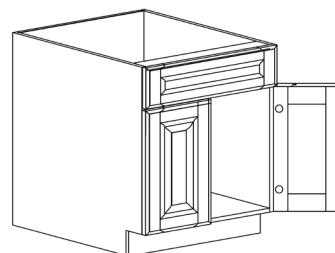

SINK BASE CABINET

ITEM CODE	DIMENSIONS		
LW-SB24	W24"	H34 1/2"	D24"
LW-SB27	W27"	H34 1/2"	D24"
LW-SB30	W30"	H34 1/2"	D24"
LW-SB33	W33"	H34 1/2"	D24"
LW-SB36	W36"	H34 1/2"	D24"
LW-SB39	W39"	H34 1/2"	D24"
LW-SB42	W42"	H34 1/2"	D24"