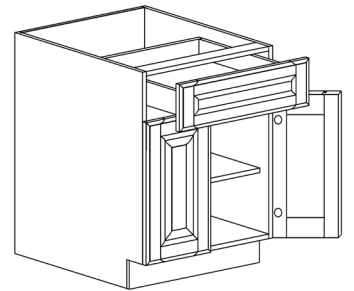

BASE CABINET

ITEM CODE	DIMENSIONS		
AW-B24	W24"	H34 1/2"	D24"
AW-B27	W27"	H34 1/2"	D24"
AW-B30	W30"	H34 1/2"	D24"
AW-B33	W33"	H34 1/2"	D24"
AW-B36	W36"	H34 1/2"	D24"
AW-B39	W39"	H34 1/2"	D24"
AW-B42	W42"	H34 1/2"	D24"