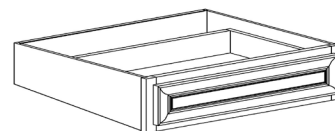

ACCESSORIES

STYLE: ANCHESTER WHITE

BASE KITCHEN SIZE KNEE DRAWER

ITEM CODE	DIMENSIONS		
AW-BKD24	W24"	H7 5/8"	D21"
AW-BKD30	W30"	H7 5/8"	D21"
AW-BKD36	W36"	H7 5/8"	D21"

BASE VANITY SIZE KNEE DRAWER

ITEM CODE	DIMENSIONS		
AW-DKD24	W24"	H7 1/4"	D21"
AW-DKD30	W30"	H7 1/4"	D21"
AW-DKD36	W36"	H7 1/4"	D21"