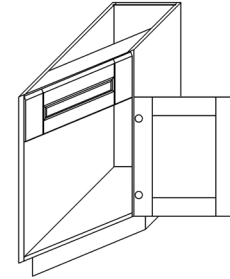

BASE CABINETS

STYLE: LANCASTER VINTAGE CHARCOAL

BASE END ANGLE CABINET

ITEM CODE	DIMENSIONS		
LVC-BEA12L	W12"	H34 1/2"	D24"
LVC-BEA12R	W12"	H34 1/2"	D24"

Note: BEA12R shown in the picture