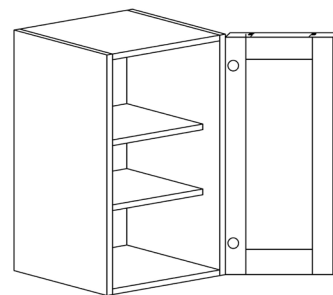

WALL CABINETS

STYLE: CAMBRIDGE

WALL CABINET WITH 1 DOOR

ITEM CODE	DIMENSIONS		
C-W0930	W9"	H30"	D12"
C-W0936	W9"	H36"	D12"
C-W0942	W9"	H42"	D12"
C-W1230	W12"	H30"	D12"
C-W1236	W12"	H36"	D12"
C-W1242	W12"	H42"	D12"
C-W1530	W15"	H30"	D12"
C-W1536	W15"	H36"	D12"
C-W1542	W15"	H42"	D12"
C-W1830	W18"	H30"	D12"
C-W1836	W18"	H36"	D12"
C-W1842	W18"	H42"	D12"
C-W2130	W21"	H30"	D12"
C-W2136	W21"	H36"	D12"
C-W2142	W21"	H42"	D12"

Note: 30" and 36" tall wall cabinets come with 2 adjustable shelves
42" tall wall cabinet comes with 3 adjustable shelves