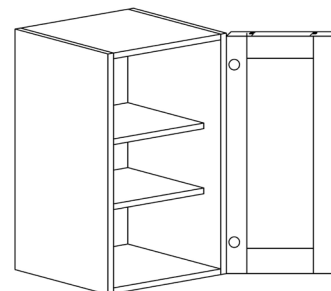

WALL CABINETS

STYLE: NEWPORT WHITE

WALL CABINET WITH 1 DOOR, 2 SHELVES

ITEM CODE	DIMENSIONS		
NW-W0936	W9"	H36"	D12"
NW-W1236	W12"	H36"	D12"
NW-W1536	W15"	H36"	D12"
NW-W1836	W18"	H36"	D12"
NW-W2136	W21"	H36"	D12"