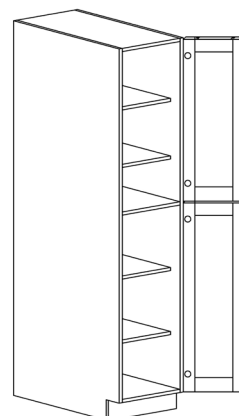

TALL PANTRY CABINET

ITEM CODE	DIMENSIONS		
POW-PC1884	W18"	H84"	D27"
POW-PC1890	W18"	H90"	D27"
POW-PC1896	W18"	H96"	D27"

Note: Fixed divider shelf
Bottom section comes with 4 adjustable shelves
84" and 90" tall cabinets come with 1 adjustable shelf on top section
96" tall cabinet comes with 2 adjustable shelves on top section