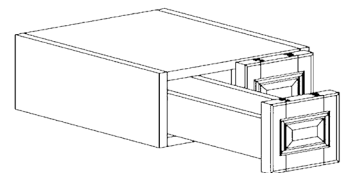

WALL SPICE DRAWER CABINET

ITEM CODE	DIMENSIONS		
LG-WSD1206	W12"	H6"	D12"

Note: This cabinet does not come with any drawer slide