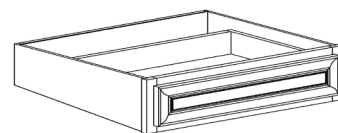

ACCESSORIES

STYLE: LANCASTER STONE WASH

BASE KITCHEN SIZE KNEE DRAWER

ITEM CODE	DIMENSIONS		
LSW-BKD24	W24"	H7 7/8"	D21"
LSW-BKD30	W30"	H7 7/8"	D21"
LSW-BKD36	W36"	H7 7/8"	D21"