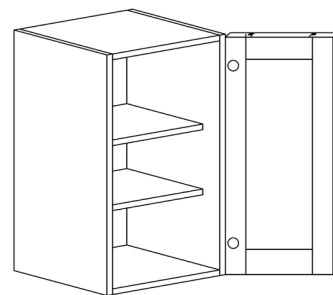

WALL CABINETS

STYLE: ANCHESTER ESPRESSO

WALL CABINET WITH 1 DOOR

ITEM CODE	DIMENSIONS		
AE-W0930	W9"	H30"	D12"
AE-W0936	W9"	H36"	D12"
AE-W0942	W9"	H42"	D12"
AE-W1230	W12"	H30"	D12"
AE-W1236	W12"	H36"	D12"
AE-W1242	W12"	H42"	D12"
AE-W1530	W15"	H30"	D12"
AE-W1536	W15"	H36"	D12"
AE-W1542	W15"	H42"	D12"
AE-W1830	W18"	H30"	D12"
AE-W1836	W18"	H36"	D12"
AE-W1842	W18"	H42"	D12"
AE-W2130	W21"	H30"	D12"
AE-W2136	W21"	H36"	D12"
AE-W2142	W21"	H42"	D12"

Note: 30" and 36" tall wall cabinets come with 2 adjustable shelves
42" tall wall cabinet comes with 3 adjustable shelves