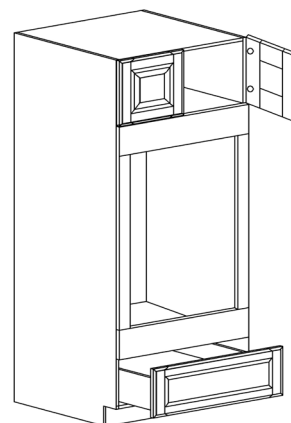

Note: VSD30L shown in the picture

TALL CABINETS

STYLE: ANCHESTER GRAY

DOUBLE OVEN CABINET

ITEM CODE	DIMENSIONS		
AG-DOC3084	W30"	H84"	D24"
AG-DOC3090	W30"	H90"	D24"
AG-DOC3096	W30"	H96"	D24"

Note: Frameless DOC opening 28 1/2"x 56 1/4" inside dimension
Cabinet comes with trim materials