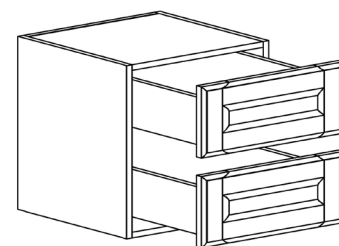

COUNTER TOP DRAWER CABINET

ITEM CODE	DIMENSIONS		
LVC-CTD12	W12"	H18"	D12"
LVC-CTD15	W15"	H18"	D12"
LVC-CTD18	W18"	H18"	D12"
LVC-CTD21	W21"	H18"	D12"