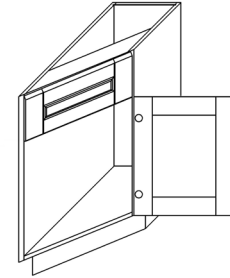

BASE CABINETS

STYLE: PRINCETON OFF WHITE

BASE END ANGLE CABINET

ITEM CODE	DIMENSIONS		
POW-BEA12L	W12"	H34 1/2"	D24"
POW-BEA12R	W12"	H34 1/2"	D24"

Note: BEA12R shown in the picture