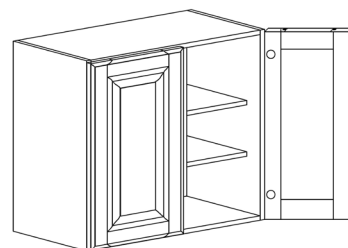

Note: 30" and 36" tall wall cabinets come with 2 adjustable shelves
42" tall wall cabinet comes with 3 adjustable shelves

WALL CABINETS

STYLE: EDINBURGH

WALL CABINET WITH 2 DOORS

ITEM CODE	DIMENSIONS		
E-W2430	W24"	H30"	D12"
E-W2436	W24"	H36"	D12"
E-W2442	W24"	H42"	D12"
E-W2730	W27"	H30"	D12"
E-W2736	W27"	H36"	D12"
E-W2742	W27"	H42"	D12"
E-W3030	W30"	H30"	D12"
E-W3036	W30"	H36"	D12"
E-W3042	W30"	H42"	D12"
E-W3330	W33"	H30"	D12"
E-W3336	W33"	H36"	D12"
E-W3342	W33"	H42"	D12"
E-W3630	W36"	H30"	D12"
E-W3636	W36"	H36"	D12"
E-W3642	W36"	H42"	D12"