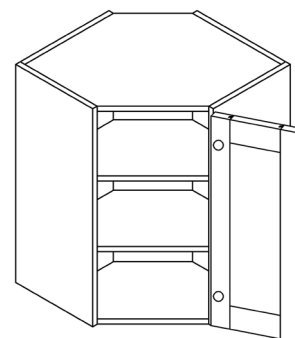

WALL DIAGONAL CORNER CABINET

ITEM CODE	DIMENSIONS		
LSW-WDC2430	W24"	H30"	D12"
LSW-WDC2436	W24"	H36"	D12"
LSW-WDC2436-15	W24"	H36"	D15"
LSW-WDC2442	W24"	H42"	D12"
LSW-WDC2442-15	W24"	H42"	D15"

Note: 30" and 36" tall wall cabinets come with 2 adjustable shelves
42" tall wall cabinet comes with 3 adjustable shelves