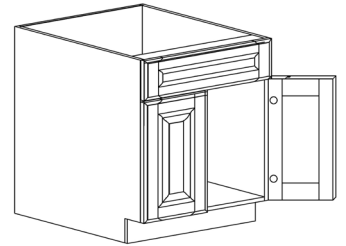

VANITY SINK BASE CABINET

ITEM CODE	DIMENSIONS		
LVC-VSB24	W24"	H33"	D21"
LVC-VSB27	W27"	H33"	D21"
LVC-VSB30	W30"	H33"	D21"
LVC-VSB36	W36"	H33"	D21"