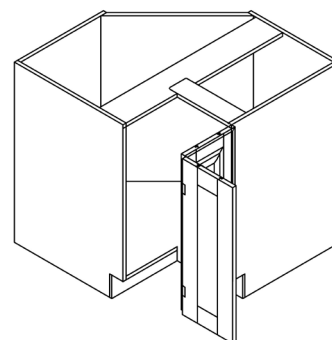

BASE LAZY SUSAN CABINET

ITEM CODE	DIMENSIONS		
NW-BLS36	W36"	H34 1/2"	D24"

Note: Lazy Susan spinner sold separately
Does not come with shelf