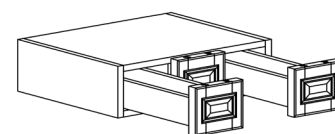

WALL SPICE DRAWER CABINET

ITEM CODE	DIMENSIONS		
AE-WSD1206	W12"	H6"	D12"

Note: This cabinet does not come with any drawer slide

WALL SPICE DRAWER CABINET

ITEM CODE	DIMENSIONS		
AE-WSD1806	W18"	H6"	D12"

Note: This cabinet does not come with any drawer slide