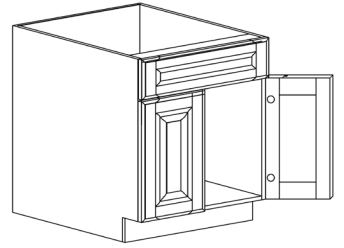

TALL VANITY SINK BASE CABINET

ITEM CODE	DIMENSIONS		
NE-TVSB24	W24"	H34 1/2"	D21"
NE-TVSB30	W30"	H34 1/2"	D21"
NE-TVSB36	W36"	H34 1/2"	D21"
NE-TVSB42	W42"	H34 1/2"	D21"