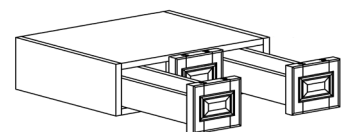

WALL SPICE DRAWER CABINET

ITEM CODE	DIMENSIONS		
C-WSD1206	W12"	H6"	D12"

Note: This cabinet does not come with any drawer slide

WALL SPICE DRAWER CABINET

ITEM CODE	DIMENSIONS		
C-WSD1806	W18"	H6"	D12"

Note: This cabinet does not come with any drawer slide