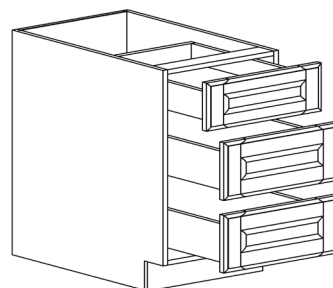

BASE CABINETS

STYLE: EDINBURGH

3-DRAWER BASE CABINET

ITEM CODE	DIMENSIONS		
E-DB12-3	W12"	H34 1/2"	D24"
E-DB15-3	W15"	H34 1/2"	D24"
E-DB18-3	W18"	H34 1/2"	D24"
E-DB21-3	W21"	H34 1/2"	D24"
E-DB24-3	W24"	H34 1/2"	D24"
E-DB27-3	W27"	H34 1/2"	D24"
E-DB30-3	W30"	H34 1/2"	D24"
E-DB33-3	W33"	H34 1/2"	D24"
E-DB36-3	W36"	H34 1/2"	D24"