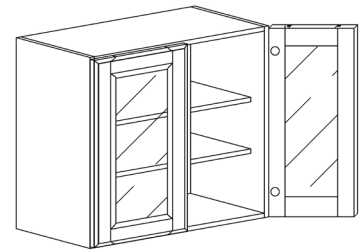

WALL CABINETS

STYLE: EDINBURGH

WALL MULLION DOOR CABINET WITH 2 DOORS

ITEM CODE	DIMENSIONS		
E-WMD2430	W24"	H30"	D12"
E-WMD2436	W24"	H36"	D12"
E-WMD2442	W24"	H42"	D12"
E-WMD2730	W27"	H30"	D12"
E-WMD2736	W27"	H36"	D12"
E-WMD2742	W27"	H42"	D12"
E-WMD3030	W30"	H30"	D12"
E-WMD3036	W30"	H36"	D12"
E-WMD3042	W30"	H42"	D12"
E-WMD3330	W33"	H30"	D12"
E-WMD3336	W33"	H36"	D12"
E-WMD3342	W33"	H42"	D12"
E-WMD3630	W36"	H30"	D12"
E-WMD3636	W36"	H36"	D12"
E-WMD3642	W36"	H42"	D12"

Note: Glass is not included
30" and 36" tall wall cabinets come with 2 adjustable shelves
42" tall wall cabinet comes with 3 adjustable shelves