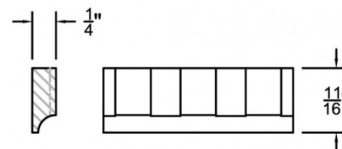

ACCESSORIES

STYLE: EDINBURGH

DENTAL MOLDING

ITEM CODE	DIMENSIONS		
E-DEN3	W11/16"	L96"	Thick 1/4"