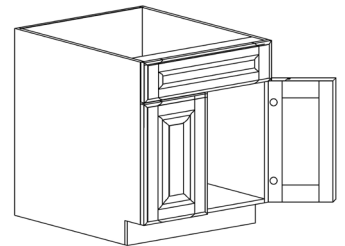

VANITY SINK BASE CABINET

ITEM CODE	DIMENSIONS		
PCW-VSB24	W24"	H33"	D21"
PCW-VSB27	W27"	H33"	D21"
PCW-VSB30	W30"	H33"	D21"
PCW-VSB36	W36"	H33"	D21"