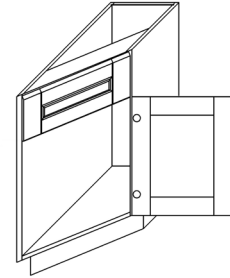

BASE END ANGLE CABINET

ITEM CODE	DIMENSIONS		
AW-BEA12L	W12"	H34 1/2"	D24"
AW-BEA12R	W12"	H34 1/2"	D24"

Note: BEA12R shown in the picture

BASE OPEN END SHELF CABINET

ITEM CODE	DIMENSIONS		
AW-BOES12L	W12"	H34 1/2"	D24"
AW-BOES12R	W12"	H34 1/2"	D24"