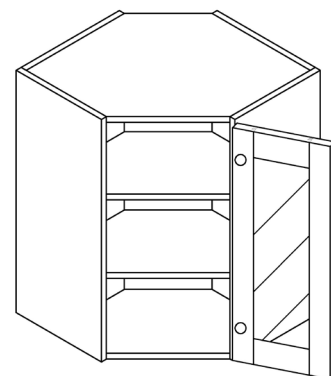

WALL DIAGONAL MULLION DOOR CABINET

ITEM CODE	DIMENSIONS		
LSW-WDCMD2430	W24"	H30"	D12"
LSW-WDCMD2436	W24"	H36"	D12"
LSW-WDCMD2436-15	W24"	H36"	D15"
LSW-WDCMD2442	W24"	H42"	D12"
LSW-WDCMD2442-15	W24"	H42"	D15"