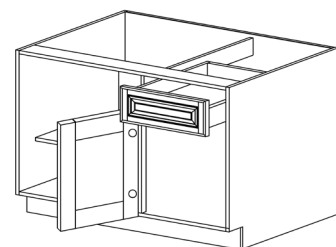

BASE BLIND CABINET

ITEM CODE	DIMENSIONS		
NW-BBC36	W36"	H34 1/2"	D24"
NW-BBC39	W39"	H34 1/2"	D24"

Note: Framed BBC cabinet must pull 3" from the wall
BBC36 door 12" wide
BBC39 door 15" wide
Blind left shown in the picture