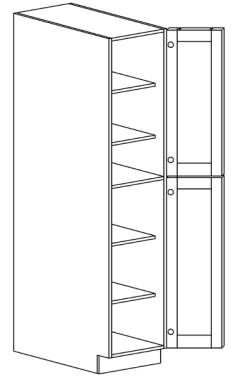

TALL PANTRY CABINET

ITEM CODE	DIMENSIONS		
NE-PC1890	W18"	H90"	D24"

Note: Fixed divider shelf
Bottom section comes with 4 adjustable shelves
84" and 90" tall cabinets come with 1 adjustable shelf on top section
96" tall cabinet comes with 2 adjustable shelves on top section