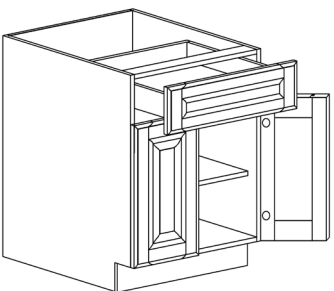

BASE CABINET

ITEM CODE	DIMENSIONS		
LSW-B24	W24"	H34 1/2"	D24"
LSW-B27	W27"	H34 1/2"	D24"
LSW-B30	W30"	H34 1/2"	D24"
LSW-B33	W33"	H34 1/2"	D24"
LSW-B36	W36"	H34 1/2"	D24"
LSW-B39	W39"	H34 1/2"	D24"
LSW-B42	W42"	H34 1/2"	D24"