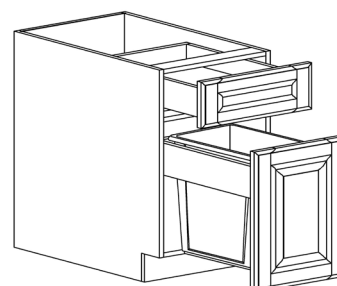

BASE WASTE BASKET CABINET

ITEM CODE	DIMENSIONS		
LVC-BWBK18	W18"	H34 1/2"	D24"

Note: Waste basket sold separately
Framed BWBK18 has space for single waste basket