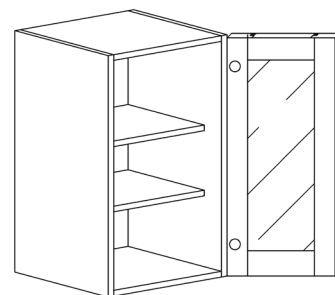

WALL CABINETS

STYLE: EDINBURGH

WALL MULLION DOOR CABINET WITH 1 DOOR

ITEM CODE	DIMENSIONS		
E-WMD1230	W12"	H30"	D12"
E-WMD1236	W12"	H36"	D12"
E-WMD1242	W12"	H42"	D12"
E-WMD1530	W15"	H30"	D12"
E-WMD1536	W15"	H36"	D12"
E-WMD1542	W15"	H42"	D12"
E-WMD1830	W18"	H30"	D12"
E-WMD1836	W18"	H36"	D12"
E-WMD1842	W18"	H42"	D12"
E-WMD2130	W21"	H30"	D12"
E-WMD2136	W21"	H36"	D12"
E-WMD2142	W21"	H42"	D12"

Note: Glass is not included
30" and 36" tall wall cabinets come with 2 adjustable shelves
42" tall wall cabinet comes with 3 adjustable shelves