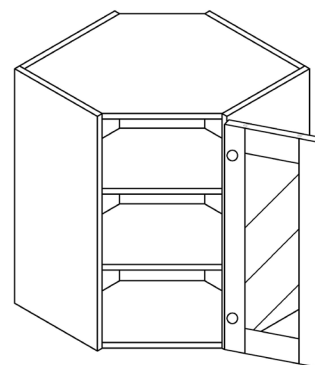

WALL DIAGONAL MULLION DOOR CABINET

ITEM CODE	DIMENSIONS		
E-WDCMD2430	W24"	H30"	D12"
E-WDCMD2436	W24"	H36"	D12"
E-WDCMD2436-15	W24"	H36"	D15"
E-WDCMD2442	W24"	H42"	D12"
E-WDCMD2442-15	W24"	H42"	D15"