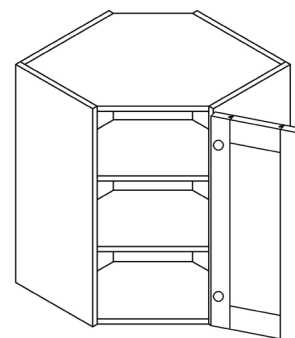

ITEM CODE	DIMENSIONS		
LVC-WDC2412	W24"	H12"	D12"
LVC-WDC2415	W24"	H15"	D12"
LVC-WDC2418	W24"	H18"	D12"

WALL DIAGONAL CORNER CABINET

ITEM CODE	DIMENSIONS		
LVC-WDC2430	W24"	H30"	D12"
LVC-WDC2436	W24"	H36"	D12"
LVC-WDC2436-15	W24"	H36"	D15"
LVC-WDC2442	W24"	H42"	D12"
LVC-WDC2442-15	W24"	H42"	D15"