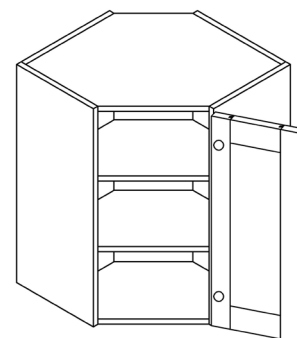

Note: Blind right shown in the picture

WALL DIAGONAL CORNER CABINET, 2 SHELVES

ITEM CODE	DIMENSIONS		
NE-WDC2436	W24"	H36"	D12"

ACCESSORIES

STYLE: NEWPORT ESPRESSO

SAMPLE DOOR

ITEM CODE	DIMENSIONS		
NE-Sample Door	W15"	H12"	Thick 3/4"