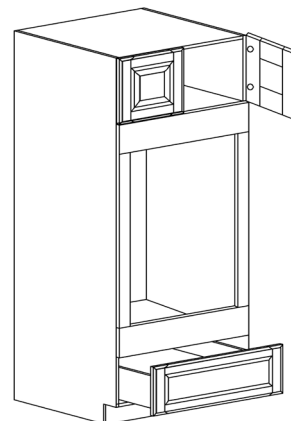

TALL CABINETS

STYLE: OXFORD

DOUBLE OVEN CABINET

ITEM CODE	DIMENSIONS		
O-DOC3084	W30"	H84"	D24"
O-DOC3090	W30"	H90"	D24"
O-DOC3096	W30"	H96"	D24"

Note: Frameless DOC opening 28 1/2"x 56 1/4" inside dimension
Cabinet comes with trim materials