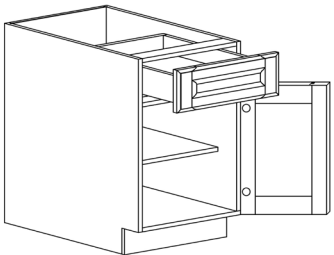

BASE CABINET

ITEM CODE	DIMENSIONS		
LSW-B24	W24"	H34 1/2"	D24"
LSW-B27	W27"	H34 1/2"	D24"
LSW-B30	W30"	H34 1/2"	D24"
LSW-B33	W33"	H34 1/2"	D24"
LSW-B36	W36"	H34 1/2"	D24"
LSW-B39	W39"	H34 1/2"	D24"
LSW-B42	W42"	H34 1/2"	D24"