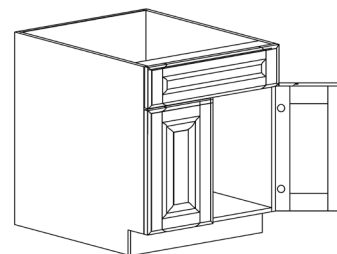

SINK BASE CABINET

ITEM CODE	DIMENSIONS		
NW-SB24	W24"	H34 1/2"	D24"
NW-SB30	W30"	H34 1/2"	D24"
NW-SB36	W36"	H34 1/2"	D24"
NW-SB42	W42"	H34 1/2"	D24"