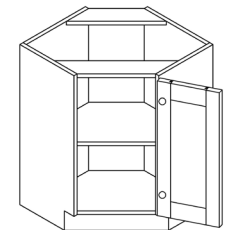

BASE DIAGONAL CABINET

ITEM CODE	DIMENSIONS		
LVC-BDC36	W36"	H34 1/2"	D24"

BASE LAZY SUSAN CABINET

ITEM CODE	DIMENSIONS		
LVC-BLS33	W33"	H34 1/2"	D24"
LVC-BLS36	W36"	H34 1/2"	D24"

Note: Lazy Susan spinner sold separately
Does not come with shelf