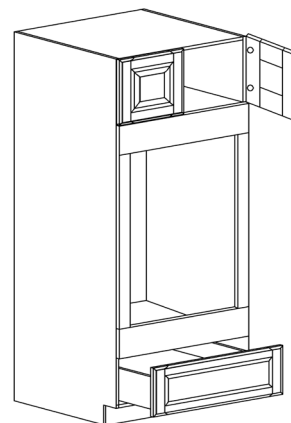

Note: VSD30L shown in the picture

TALL CABINETS

STYLE: LANCASTER WHITE

DOUBLE OVEN CABINET

ITEM CODE	DIMENSIONS		
LW-DOC3384	W33"	H84"	D27"
LW-DOC3390	W33"	H90"	D27"
LW-DOC3396	W33"	H96"	D27"

Note: Framed DOC opening 29 13/16"x 49 1/2"