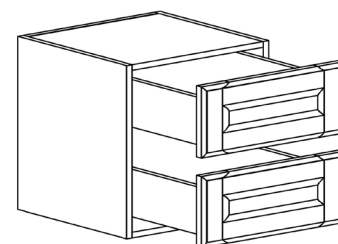

COUNTER TOP DRAWER CABINET

ITEM CODE	DIMENSIONS		
LSW-CTD12	W12"	H18"	D12"
LSW-CTD15	W15"	H18"	D12"
LSW-CTD18	W18"	H18"	D12"
LSW-CTD21	W21"	H18"	D12"