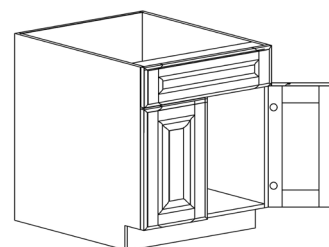

VANITY SINK BASE CABINET

ITEM CODE	DIMENSIONS		
LG-VSB24	W24"	H33"	D21"
LG-VSB27	W27"	H33"	D21"
LG-VSB30	W30"	H33"	D21"
LG-VSB36	W36"	H33"	D21"