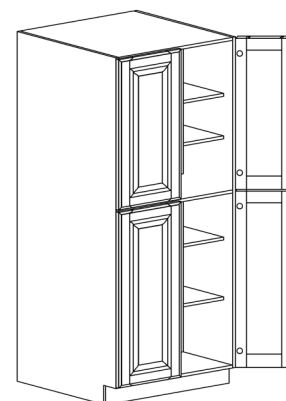

TALL PANTRY CABINET

ITEM CODE	DIMENSIONS		
E-PC2484	W24"	H84"	D24"
E-PC2490	W24"	H90"	D24"
E-PC2496	W24"	H96"	D24"
E-PC3084	W30"	H84"	D24"
E-PC3090	W30"	H90"	D24"
E-PC3096	W30"	H96"	D24"

Note: Fixed divider shelf
Bottom section comes with 4 adjustable shelves
84" and 90" tall cabinets come with 1 adjustable shelf on top section
96" tall cabinet comes with 2 adjustable shelves on top section