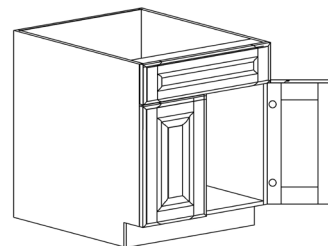

VANITY SINK BASE CABINET

ITEM CODE	DIMENSIONS		
W-VSB24	W24"	H32"	D21"
W-VSB27	W27"	H32"	D21"
W-VSB30	W30"	H32"	D21"
W-VSB36	W36"	H32"	D21"