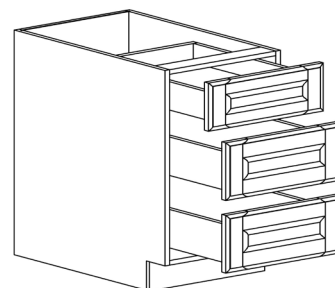

BASE CABINETS

STYLE: LANCASTER GRAY

3-DRAWER BASE CABINET

ITEM CODE	DIMENSIONS		
LG-DB12-3	W12"	H34 1/2"	D24"
LG-DB15-3	W15"	H34 1/2"	D24"
LG-DB18-3	W18"	H34 1/2"	D24"
LG-DB21-3	W21"	H34 1/2"	D24"
LG-DB24-3	W24"	H34 1/2"	D24"
LG-DB27-3	W27"	H34 1/2"	D24"
LG-DB30-3	W30"	H34 1/2"	D24"
LG-DB33-3	W33"	H34 1/2"	D24"
LG-DB36-3	W36"	H34 1/2"	D24"