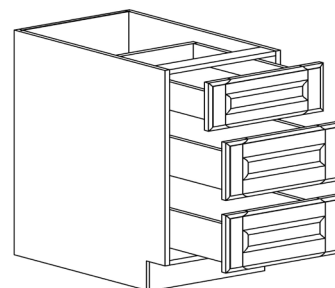

BASE CABINETS

STYLE: ANCHESTER WHITE

3-DRAWER BASE CABINET

ITEM CODE	DIMENSIONS		
AW-DB12-3	W12"	H34 1/2"	D24"
AW-DB15-3	W15"	H34 1/2"	D24"
AW-DB18-3	W18"	H34 1/2"	D24"
AW-DB21-3	W21"	H34 1/2"	D24"
AW-DB24-3	W24"	H34 1/2"	D24"
AW-DB27-3	W27"	H34 1/2"	D24"
AW-DB30-3	W30"	H34 1/2"	D24"
AW-DB33-3	W33"	H34 1/2"	D24"
AW-DB36-3	W36"	H34 1/2"	D24"