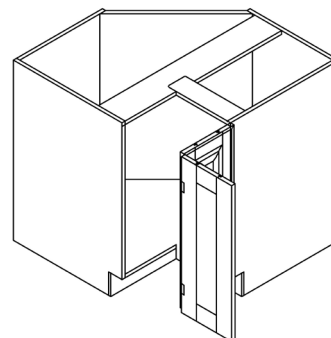

BASE LAZY SUSAN CABINET

ITEM CODE	DIMENSIONS		
NE-BLS36	W36"	H34 1/2"	D24"

Note: Lazy Susan spinner sold separately
Does not come with shelf