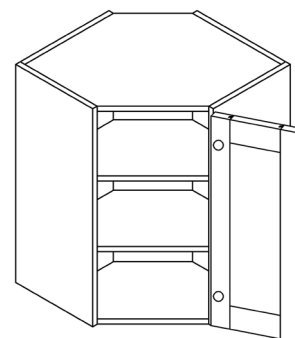

WALL DIAGONAL CORNER CABINET

ITEM CODE	DIMENSIONS		
O-WDC2430	W24"	H30"	D12"
O-WDC2436	W24"	H36"	D12"
O-WDC2436-15	W24"	H36"	D15"
O-WDC2442	W24"	H42"	D12"
O-WDC2442-15	W24"	H42"	D15"

Note: 30" and 36" tall wall cabinets come with 2 adjustable shelves
42" tall wall cabinet comes with 3 adjustable shelves