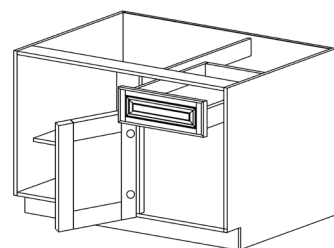

BASE BLIND CABINET

ITEM CODE	DIMENSIONS		
PCW-BBC36	W36"	H34 1/2"	D24"
PCW-BBC39	W39"	H34 1/2"	D24"
PCW-BBC42	W42"	H34 1/2"	D24"