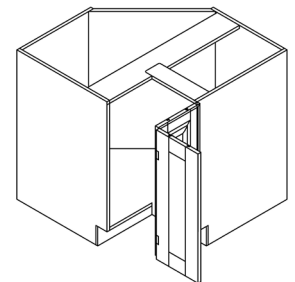

BASE DIAGONAL CABINET

ITEM CODE	DIMENSIONS		
PCW-BDC36	W36"	H34 1/2"	D24"

BASE LAZY SUSAN CABINET

ITEM CODE	DIMENSIONS		
PCW-BLS33	W33"	H34 1/2"	D24"
PCW-BLS36	W36"	H34 1/2"	D24"

Note: Lazy Susan spinner sold separately
Does not come with shelf