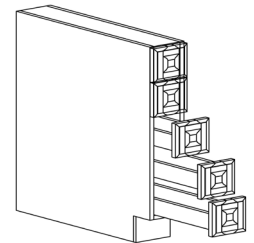

BASE CABINETS

STYLE: PRINCETON OFF WHITE

BASE SPICE 5-DRAWER CABINET

ITEM CODE	DIMENSIONS		
POW-BSDC06	W6"	H34 1/2"	D24"

Note: This cabinet does not come with any drawer slide