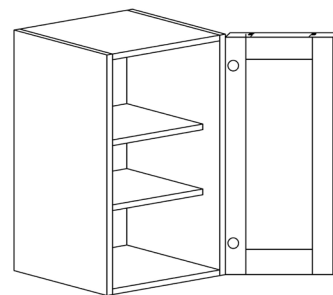

WALL CABINETS

STYLE: ANCHESTER GRAY

WALL CABINET WITH 1 DOOR

ITEM CODE	DIMENSIONS		
AG-W0930	W9"	H30"	D12"
AG-W0936	W9"	H36"	D12"
AG-W0942	W9"	H42"	D12"
AG-W1230	W12"	H30"	D12"
AG-W1236	W12"	H36"	D12"
AG-W1242	W12"	H42"	D12"
AG-W1530	W15"	H30"	D12"
AG-W1536	W15"	H36"	D12"
AG-W1542	W15"	H42"	D12"
AG-W1830	W18"	H30"	D12"
AG-W1836	W18"	H36"	D12"
AG-W1842	W18"	H42"	D12"
AG-W2130	W21"	H30"	D12"
AG-W2136	W21"	H36"	D12"
AG-W2142	W21"	H42"	D12"

Note: 30" and 36" tall wall cabinets come with 2 adjustable shelves
42" tall wall cabinet comes with 3 adjustable shelves