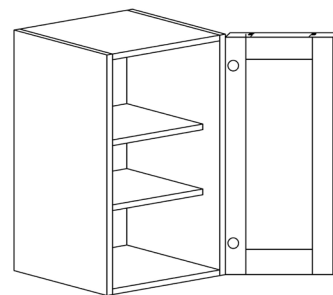

WALL CABINETS

STYLE: LANCASTER WHITE

WALL CABINET WITH 1 DOOR

ITEM CODE	DIMENSIONS		
LW-W0930	W9"	H30"	D12"
LW-W0936	W9"	H36"	D12"
LW-W0942	W9"	H42"	D12"
LW-W1230	W12"	H30"	D12"
LW-W1236	W12"	H36"	D12"
LW-W1242	W12"	H42"	D12"
LW-W1530	W15"	H30"	D12"
LW-W1536	W15"	H36"	D12"
LW-W1542	W15"	H42"	D12"
LW-W1830	W18"	H30"	D12"
LW-W1836	W18"	H36"	D12"
LW-W1842	W18"	H42"	D12"
LW-W2130	W21"	H30"	D12"
LW-W2136	W21"	H36"	D12"
LW-W2142	W21"	H42"	D12"

Note: 30" and 36" tall wall cabinets come with 2 adjustable shelves
42" tall wall cabinet comes with 3 adjustable shelves