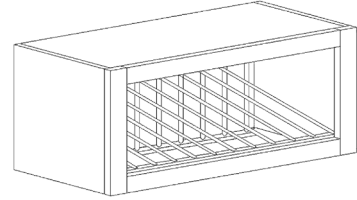

WALL CABINETS

STYLE: LANCASTER WHITE

WALL DISH HOLDER CABINET

ITEM CODE	DIMENSIONS		
LW-WCD3015	W30"	H15"	D12"