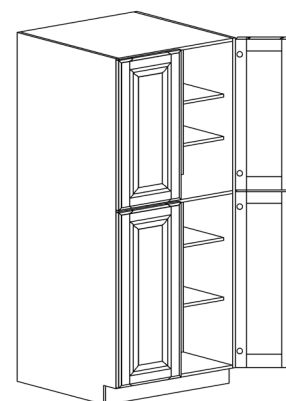

TALL PANTRY CABINET

ITEM CODE	DIMENSIONS		
POW-PC2484	W24"	H84"	D27"
POW-PC2490	W24"	H90"	D27"
POW-PC2496	W24"	H96"	D27"
POW-PC3084	W30"	H84"	D27"
POW-PC3090	W30"	H90"	D27"
POW-PC3096	W30"	H96"	D27"

Note: Fixed divider shelf
Bottom section comes with 4 adjustable shelves
84" and 90" tall cabinets come with 1 adjustable shelf on top section
96" tall cabinet comes with 2 adjustable shelves on top section