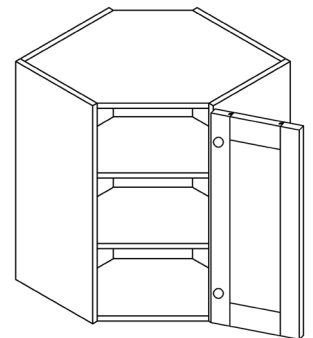

WALL DIAGONAL CORNER CABINET

ITEM CODE	DIMENSIONS		
E-WDC2430	W24"	H30"	D12"
E-WDC2436	W24"	H36"	D12"
E-WDC2436-15	W24"	H36"	D15"
E-WDC2442	W24"	H42"	D12"
E-WDC2442-15	W24"	H42"	D15"

Note: 30" and 36" tall wall cabinets come with 2 adjustable shelves
42" tall wall cabinet comes with 3 adjustable shelves