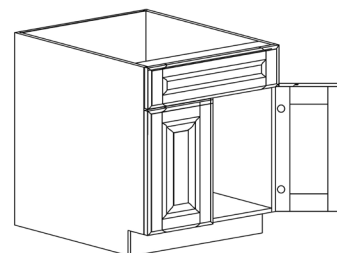

SINK BASE CABINET

ITEM CODE	DIMENSIONS		
C-SB24	W24"	H34 1/2"	D24"
C-SB27	W27"	H34 1/2"	D24"
C-SB30	W30"	H34 1/2"	D24"
C-SB33	W33"	H34 1/2"	D24"
C-SB36	W36"	H34 1/2"	D24"
C-SB39	W39"	H34 1/2"	D24"
C-SB42	W42"	H34 1/2"	D24"