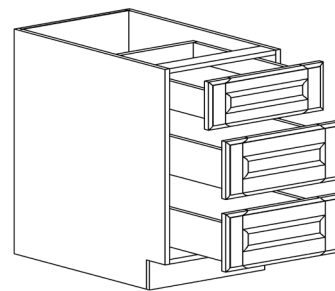

Note: Framed BBC cabinet must pull 3" from the wall
 BBC36 door 12" wide
 BBC39 door 15" wide
 Blind left shown in the picture

BASE CABINETS

STYLE: NEWPORT WHITE

3-DRAWER BASE CABINET

ITEM CODE	DIMENSIONS		
NW-DB12-3	W12"	H34 1/2"	D24"
NW-DB15-3	W15"	H34 1/2"	D24"
NW-DB18-3	W18"	H34 1/2"	D24"
NW-DB21-3	W21"	H34 1/2"	D24"
NW-DB24-3	W24"	H34 1/2"	D24"
NW-DB30-3	W30"	H34 1/2"	D24"
NW-DB36-3	W36"	H34 1/2"	D24"