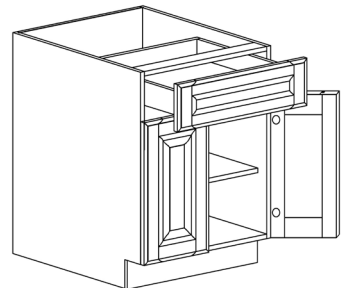

BASE CABINET

ITEM CODE	DIMENSIONS		
LW-B24	W24"	H34 1/2"	D24"
LW-B27	W27"	H34 1/2"	D24"
LW-B30	W30"	H34 1/2"	D24"
LW-B33	W33"	H34 1/2"	D24"
LW-B36	W36"	H34 1/2"	D24"
LW-B39	W39"	H34 1/2"	D24"
LW-B42	W42"	H34 1/2"	D24"