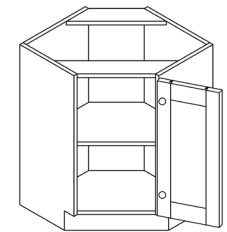

BASE DIAGONAL CABINET

ITEM CODE	DIMENSIONS		
AE-BDC36	W36"	H34 1/2"	D24"