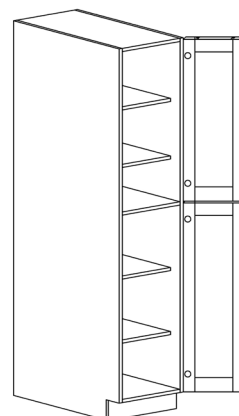

TALL PANTRY CABINET

ITEM CODE	DIMENSIONS		
LSW-PC1884	W18"	H84"	D27"
LSW-PC1890	W18"	H90"	D27"
LSW-PC1896	W18"	H96"	D27"

Note: Fixed divider shelf
Bottom section comes with 4 adjustable shelves
84" and 90" tall cabinets come with 1 adjustable shelf on top section
96" tall cabinet comes with 2 adjustable shelves on top section