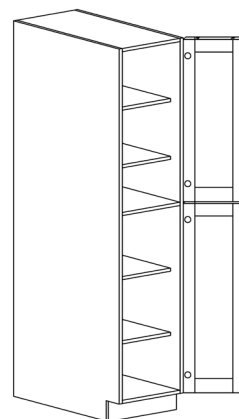

TALL PANTRY CABINET

ITEM CODE	DIMENSIONS		
C-PC1884	W18"	H84"	D24"
C-PC1890	W18"	H90"	D24"
C-PC1896	W18"	H96"	D24"

Note: Fixed divider shelf
Bottom section comes with 4 adjustable shelves
84" and 90" tall cabinets come with 1 adjustable shelf on top section
96" tall cabinet comes with 2 adjustable shelves on top section