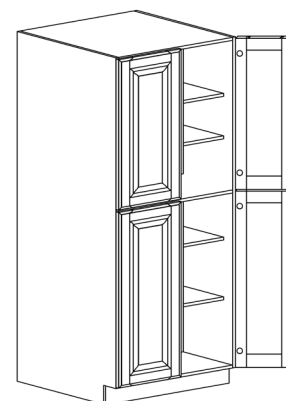

TALL PANTRY CABINET

ITEM CODE	DIMENSIONS		
AW-PC2484	W24"	H84"	D24"
AW-PC2490	W24"	H90"	D24"
AW-PC2496	W24"	H96"	D24"
AW-PC3084	W30"	H84"	D24"
AW-PC3090	W30"	H90"	D24"
AW-PC3096	W30"	H96"	D24"

Note: Fixed divider shelf
Bottom section comes with 4 adjustable shelves
84" and 90" tall cabinets come with 1 adjustable shelf on top section
96" tall cabinet comes with 2 adjustable shelves on top section