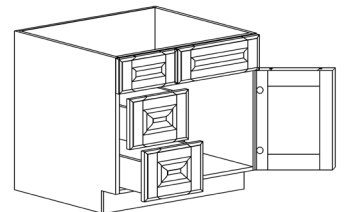

VANITY SINK DRAWER CABINET

ITEM CODE	DIMENSIONS		
AE-VSD30L	W30"	H33"	D21"
AE-VSD30R	W30"	H33"	D21"

Note: VSD30L shown in the picture