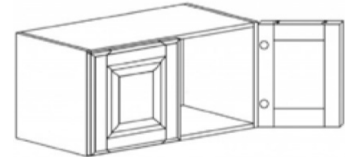

Note: 30" and 36" tall wall cabinets come with 2 adjustable shelves
42" tall wall cabinet comes with 3 adjustable shelves

WALL CABINETS

STYLE: CAMBRIDGE

WALL CABINET WITH 2 DOORS

ITEM CODE	DIMENSIONS		
C-W2412	W24"	H12"	D12"
C-W2415	W24"	H15"	D12"
C-W2418	W24"	H18"	D12"
C-W3012	W30"	H12"	D12"
C-W3015	W30"	H15"	D12"
C-W3018	W30"	H18"	D12"
C-W3021	W30"	H21"	D12"
C-W3024	W30"	H24"	D12"
C-W3027	W30"	H27"	D12"
C-W3312	W33"	H12"	D12"
C-W3315	W33"	H15"	D12"
C-W3318	W33"	H18"	D12"
C-W3321	W33"	H21"	D12"
C-W3324	W33"	H24"	D12"
C-W3612	W36"	H12"	D12"
C-W3615	W36"	H15"	D12"
C-W3618	W36"	H18"	D12"
C-W3621	W36"	H21"	D12"
C-W3624	W36"	H24"	D12"