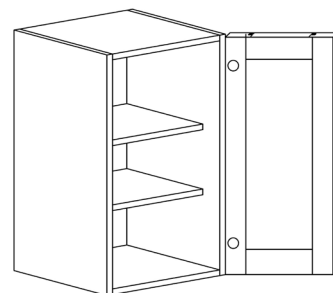

WALL CABINETS

STYLE: LANCASTER STONE WASH

WALL CABINET WITH 1 DOOR

ITEM CODE	DIMENSIONS		
LSW-W0930	W9"	H30"	D12"
LSW-W0936	W9"	H36"	D12"
LSW-W0942	W9"	H42"	D12"
LSW-W1230	W12"	H30"	D12"
LSW-W1236	W12"	H36"	D12"
LSW-W1242	W12"	H42"	D12"
LSW-W1530	W15"	H30"	D12"
LSW-W1536	W15"	H36"	D12"
LSW-W1542	W15"	H42"	D12"
LSW-W1830	W18"	H30"	D12"
LSW-W1836	W18"	H36"	D12"
LSW-W1842	W18"	H42"	D12"
LSW-W2130	W21"	H30"	D12"
LSW-W2136	W21"	H36"	D12"
LSW-W2142	W21"	H42"	D12"

Note: 30" and 36" tall wall cabinets come with 2 adjustable shelves
42" tall wall cabinet comes with 3 adjustable shelves