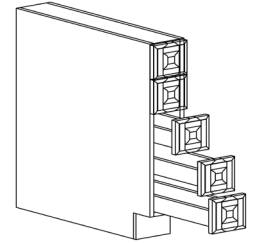

BASE CABINETS

STYLE: WURZBURG

BASE SPICE 5-DRAWER CABINET

ITEM CODE	DIMENSIONS		
W-BSDC06	W6"	H34 1/2"	D24"

Note: This cabinet does not come with any drawer slide