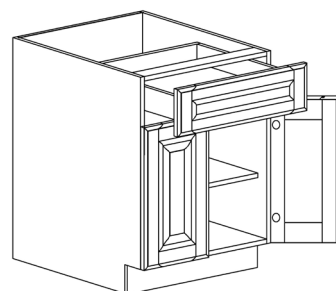

BASE CABINET

ITEM CODE	DIMENSIONS		
AE-B24	W24"	H34 1/2"	D24"
AE-B27	W27"	H34 1/2"	D24"
AE-B30	W30"	H34 1/2"	D24"
AE-B33	W33"	H34 1/2"	D24"
AE-B36	W36"	H34 1/2"	D24"
AE-B39	W39"	H34 1/2"	D24"
AE-B42	W42"	H34 1/2"	D24"