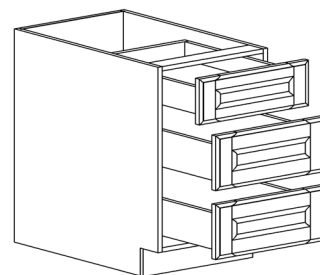

VANITY CABINETS

STYLE: LANCASTER WHITE

VANITY BASE 3-DRAWER CABINET

ITEM CODE	DIMENSIONS		
LW-VBD12-3	W12"	H33"	D21"
LW-VBD15-3	W15"	H33"	D21"
LW-VBD18-3	W18"	H33"	D21"
LW-VBD21-3	W21"	H33"	D21"