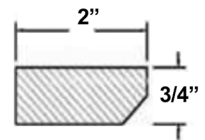

COUNTER TOP MOLDING/LIGHT RAIL

ITEM CODE	DIMENSIONS		
AW-CTM8	W2"	L96"	Thick 3/4"