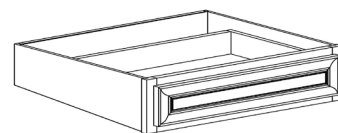

ACCESSORIES

STYLE: LANCASTER GRAY

BASE KITCHEN SIZE KNEE DRAWER

ITEM CODE	DIMENSIONS		
LG-BKD24	W24"	H7 7/8"	D21"
LG-BKD30	W30"	H7 7/8"	D21"
LG-BKD36	W36"	H7 7/8"	D21"