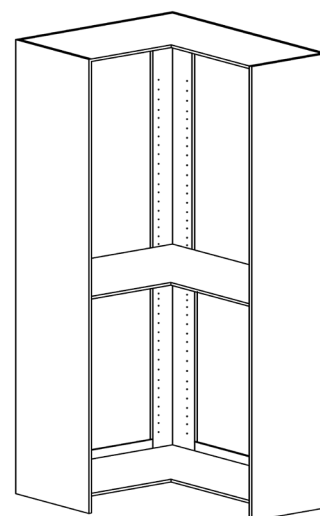

TALL CORNER CABINET

ITEM CODE	DIMENSIONS		
CLW-TCC42-20	W42"	H88 1/2"	D20"
CLW-TCC42-24	W42"	H88 1/2"	D24"

Note: Center support shelf can be removed
40 3/4" opening for top section
41" opening for bottom section