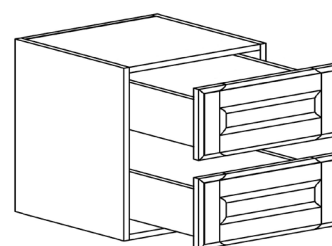

COUNTER TOP DRAWER CABINET

ITEM CODE	DIMENSIONS		
C-CTD12	W12"	H18"	D12"
C-CTD15	W15"	H18"	D12"
C-CTD18	W18"	H18"	D12"
C-CTD21	W21"	H18"	D12"