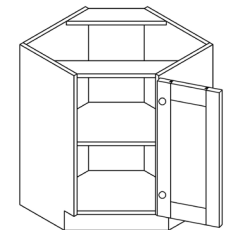

BASE DIAGONAL CABINET

ITEM CODE	DIMENSIONS		
E-BDC36	W36"	H34 1/2"	D24"