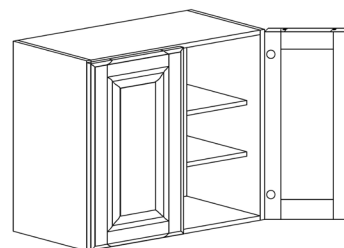

Note: 30" and 36" tall wall cabinets come with 2 adjustable shelves
 42" tall wall cabinet comes with 3 adjustable shelves

WALL CABINETS

STYLE: LANCASTER GRAY

WALL CABINET WITH 2 DOORS

ITEM CODE	DIMENSIONS		
LG-W2430	W24"	H30"	D12"
LG-W2436	W24"	H36"	D12"
LG-W2442	W24"	H42"	D12"
LG-W2730	W27"	H30"	D12"
LG-W2736	W27"	H36"	D12"
LG-W2742	W27"	H42"	D12"
LG-W3030	W30"	H30"	D12"
LG-W3036	W30"	H36"	D12"
LG-W3042	W30"	H42"	D12"
LG-W3330	W33"	H30"	D12"
LG-W3336	W33"	H36"	D12"
LG-W3342	W33"	H42"	D12"
LG-W3630	W36"	H30"	D12"
LG-W3636	W36"	H36"	D12"
LG-W3642	W36"	H42"	D12"