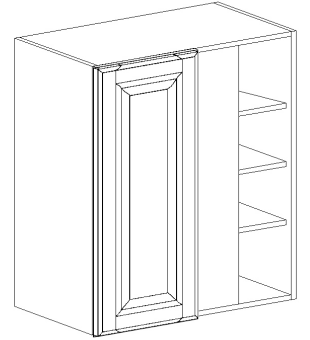

Note: Blind right shown in the picture

WALL DIAGONAL CORNER CABINET, 2 SHELVES

ITEM CODE	DIMENSIONS		
NW-WDC2436	W24"	H36"	D12"

ACCESSORIES

STYLE: NEWPORT WHITE

SAMPLE DOOR

ITEM CODE	DIMENSIONS		
NW-Sample Door	W15"	H12"	Thick 3/4"