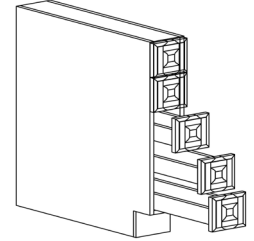

BASE CABINETS

STYLE: ANCHESTER ESPRESSO

BASE SPICE 5-DRAWER CABINET

ITEM CODE	DIMENSIONS		
AE-BSDC06	W6"	H34 1/2"	D24"

Note: This cabinet does not come with any drawer slide