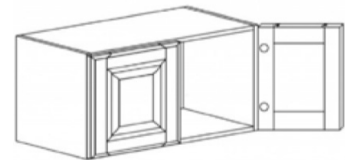

WALL CABINETS

STYLE: PRINCETON OFF WHITE

WALL CABINET WITH 2 DOORS

ITEM CODE	DIMENSIONS		
POW-W2412	W24"	H12"	D12"
POW-W2415	W24"	H15"	D12"
POW-W2418	W24"	H18"	D12"
POW-W3012	W30"	H12"	D12"
POW-W3015	W30"	H15"	D12"
POW-W3018	W30"	H18"	D12"
POW-W3021	W30"	H21"	D12"
POW-W3024	W30"	H24"	D12"
POW-W3027	W30"	H27"	D12"
POW-W3312	W33"	H12"	D12"
POW-W3315	W33"	H15"	D12"
POW-W3318	W33"	H18"	D12"
POW-W3321	W33"	H21"	D12"
POW-W3324	W33"	H24"	D12"
POW-W3612	W36"	H12"	D12"
POW-W3615	W36"	H15"	D12"
POW-W3618	W36"	H18"	D12"
POW-W3621	W36"	H21"	D12"
POW-W3624	W36"	H24"	D12"

Note: 12", 15" and 18" tall wall cabinets do not come with shelf
21", 24" and 27" tall wall cabinets come with 1 adjustable shelf