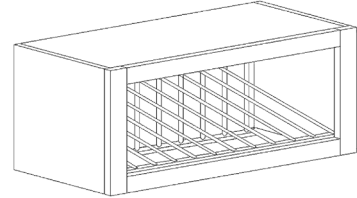

WALL SPICE DRAWER CABINET

ITEM CODE	DIMENSIONS		
LVC-WSD1806	W18"	H6"	D12"

Note: This cabinet does not come with any drawer slide

WALL CABINETS

STYLE: LANCASTER VINTAGE CHARCOAL

WALL DISH HOLDER CABINET

ITEM CODE	DIMENSIONS		
LVC-WCD3015	W30"	H15"	D12"