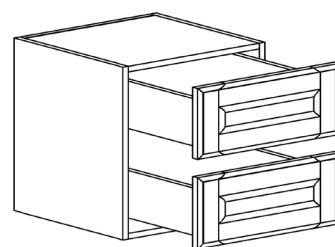

COUNTER TOP DRAWER CABINET

ITEM CODE	DIMENSIONS		
AW-CTD12	W12"	H18"	D12"
AW-CTD15	W15"	H18"	D12"
AW-CTD18	W18"	H18"	D12"
AW-CTD21	W21"	H18"	D12"