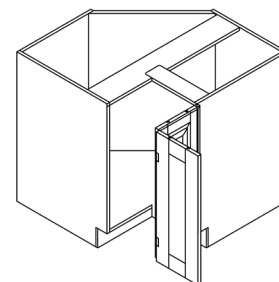

BASE LAZY SUSAN CABINET

ITEM CODE	DIMENSIONS		
AW-BLS33	W33"	H34 1/2"	D24"
AW-BLS36	W36"	H34 1/2"	D24"

Note: Lazy Susan spinner sold separately
Does not come with shelf