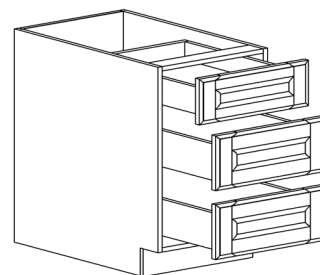

VANITY CABINETS

STYLE: PRINCETON OFF WHITE

VANITY BASE 3-DRAWER CABINET

ITEM CODE	DIMENSIONS		
POW-VBD12-3	W12"	H33"	D21"
POW-VBD15-3	W15"	H33"	D21"
POW-VBD18-3	W18"	H33"	D21"
POW-VBD21-3	W21"	H33"	D21"