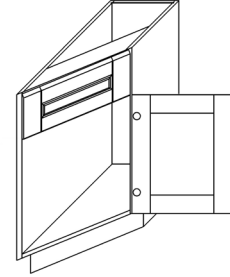

BASE CABINETS

STYLE: CAMBRIDGE

BASE END ANGLE CABINET

ITEM CODE	DIMENSIONS		
C-BEA12L	W12"	H34 1/2"	D24"
C-BEA12R	W12"	H34 1/2"	D24"

Note: BEA12R shown in the picture