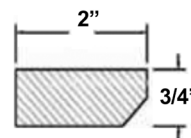

ACCESSORIES

STYLE: WURZBURG

COUNTER TOP MOLDING/LIGHT RAIL

ITEM CODE	DIMENSIONS		
W-CTM8	W2"	L96"	Thick 3/4"