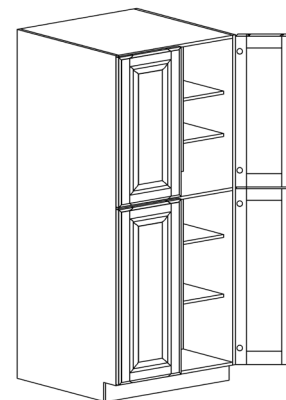

TALL PANTRY CABINET

ITEM CODE	DIMENSIONS		
PCW-PC2484	W24"	H84"	D27"
PCW-PC2490	W24"	H90"	D27"
PCW-PC2496	W24"	H96"	D27"
PCW-PC3084	W30"	H84"	D27"
PCW-PC3090	W30"	H90"	D27"
PCW-PC3096	W30"	H96"	D27"

Note: Fixed divider shelf
Bottom section comes with 4 adjustable shelves
84" and 90" tall cabinets come with 1 adjustable shelf on top section
96" tall cabinet comes with 2 adjustable shelves on top section