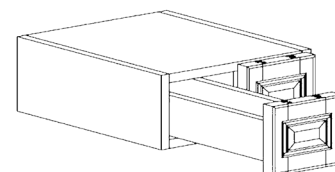

WALL SPICE DRAWER CABINET

ITEM CODE	DIMENSIONS		
AW-WSD1206	W12"	H6"	D12"

Note: This cabinet does not come with any drawer slide