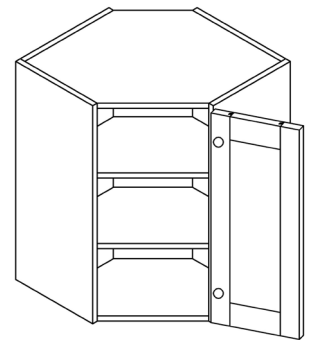

WALL DIAGONAL CORNER CABINET

ITEM CODE	DIMENSIONS		
C-WDC2430	W24"	H30"	D12"
C-WDC2436	W24"	H36"	D12"
C-WDC2436-15	W24"	H36"	D15"
C-WDC2442	W24"	H42"	D12"
C-WDC2442-15	W24"	H42"	D15"

Note: 30" and 36" tall wall cabinets come with 2 adjustable shelves
42" tall wall cabinet comes with 3 adjustable shelves