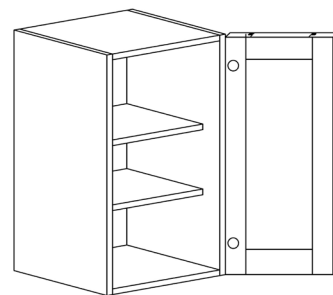

WALL CABINETS

STYLE: ANCHESTER WHITE

WALL CABINET WITH 1 DOOR

ITEM CODE	DIMENSIONS		
AW-W0930	W9"	H30"	D12"
AW-W0936	W9"	H36"	D12"
AW-W0942	W9"	H42"	D12"
AW-W1230	W12"	H30"	D12"
AW-W1236	W12"	H36"	D12"
AW-W1242	W12"	H42"	D12"
AW-W1530	W15"	H30"	D12"
AW-W1536	W15"	H36"	D12"
AW-W1542	W15"	H42"	D12"
AW-W1830	W18"	H30"	D12"
AW-W1836	W18"	H36"	D12"
AW-W1842	W18"	H42"	D12"
AW-W2130	W21"	H30"	D12"
AW-W2136	W21"	H36"	D12"
AW-W2142	W21"	H42"	D12"

Note: 30" and 36" tall wall cabinets come with 2 adjustable shelves
42" tall wall cabinet comes with 3 adjustable shelves