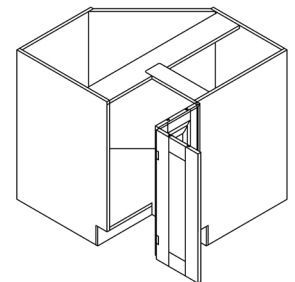

BASE DIAGONAL CABINET

ITEM CODE	DIMENSIONS		
LVC-BDC36	W36"	H34 1/2"	D24"

BASE LAZY SUSAN CABINET

ITEM CODE	DIMENSIONS		
LVC-BLS33	W33"	H34 1/2"	D24"
LVC-BLS36	W36"	H34 1/2"	D24"

Note: Lazy Susan spinner sold separately
Does not come with shelf