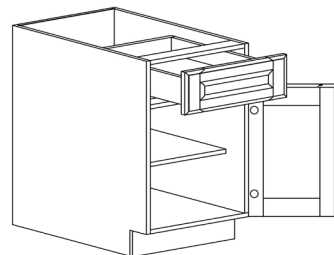

**ANCHESTER
ESPRESSO**

BASE CABINETS

STYLE: ANCHESTER ESPRESSO

BASE CABINET

ITEM CODE	DIMENSIONS		
AE-B09	W9"	H34 1/2"	D24"
AE-B12	W12"	H34 1/2"	D24"
AE-B15	W15"	H34 1/2"	D24"
AE-B18	W18"	H34 1/2"	D24"
AE-B21	W21"	H34 1/2"	D24"