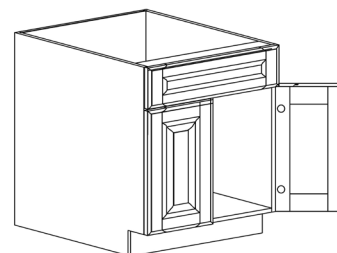

SINK BASE CABINET

ITEM CODE	DIMENSIONS		
POW-SB24	W24"	H34 1/2"	D24"
POW-SB27	W27"	H34 1/2"	D24"
POW-SB30	W30"	H34 1/2"	D24"
POW-SB33	W33"	H34 1/2"	D24"
POW-SB36	W36"	H34 1/2"	D24"
POW-SB39	W39"	H34 1/2"	D24"
POW-SB42	W42"	H34 1/2"	D24"