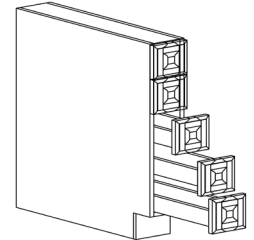

BASE CABINETS

STYLE: PRINCETON CREAMY WHITE

BASE SPICE 5-DRAWER CABINET

ITEM CODE	DIMENSIONS		
PCW-BSDC06	W6"	H34 1/2"	D24"

Note: This cabinet does not come with any drawer slide