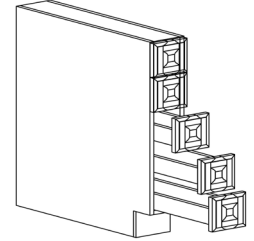

BASE CABINETS

STYLE: LANCASTER WHITE

BASE SPICE 5-DRAWER CABINET

ITEM CODE	DIMENSIONS		
LW-BSDC06	W6"	H34 1/2"	D24"

Note: This cabinet does not come with any drawer slide