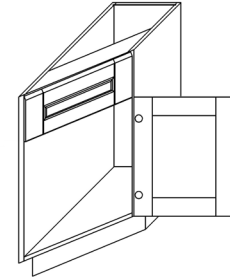

BASE CABINETS

STYLE: LANCASTER STONE WASH

BASE END ANGLE CABINET

ITEM CODE	DIMENSIONS		
LSW-BEA12L	W12"	H34 1/2"	D24"
LSW-BEA12R	W12"	H34 1/2"	D24"

Note: BEA12R shown in the picture