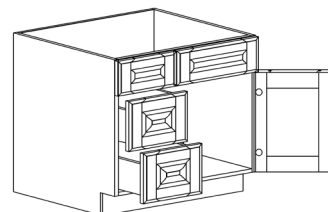

VANITY SINK DRAWER CABINET

ITEM CODE	DIMENSIONS		
AG-VSD30L	W30"	H33"	D21"
AG-VSD30R	W30"	H33"	D21"

Note: VSD30L shown in the picture