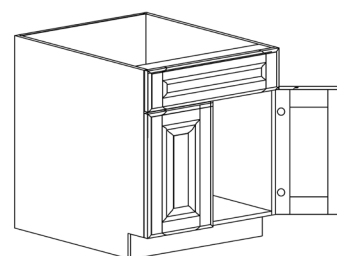

SINK BASE CABINET

ITEM CODE	DIMENSIONS		
LVC-SB24	W24"	H34 1/2"	D24"
LVC-SB27	W27"	H34 1/2"	D24"
LVC-SB30	W30"	H34 1/2"	D24"
LVC-SB33	W33"	H34 1/2"	D24"
LVC-SB36	W36"	H34 1/2"	D24"
LVC-SB39	W39"	H34 1/2"	D24"
LVC-SB42	W42"	H34 1/2"	D24"