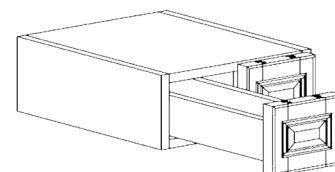

WALL SPICE DRAWER CABINET

ITEM CODE	DIMENSIONS		
AE-WSD1206	W12"	H6"	D12"

Note: This cabinet does not come with any drawer slide