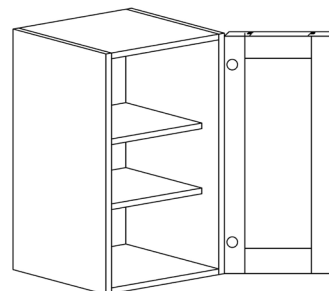

WALL CABINETS

STYLE: NEWPORT ESPRESSO

WALL CABINET WITH 1 DOOR, 2 SHELVES

ITEM CODE	DIMENSIONS		
NE-W0936	W9"	H36"	D12"
NE-W1236	W12"	H36"	D12"
NE-W1536	W15"	H36"	D12"
NE-W1836	W18"	H36"	D12"
NE-W2136	W21"	H36"	D12"