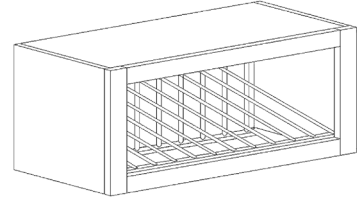

WALL CABINETS

STYLE: PRINCETON OFF WHITE

WALL DISH HOLDER CABINET

ITEM CODE	DIMENSIONS		
POW-WCD3015	W30"	H15"	D12"