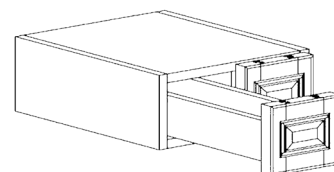

WALL SPICE DRAWER CABINET

ITEM CODE	DIMENSIONS		
LW-WSD1206	W12"	H6"	D12"

Note: This cabinet does not come with any drawer slide