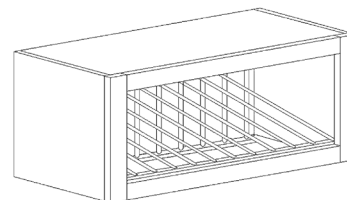

WALL CABINETS

STYLE: EDINBURGH

WALL DISH HOLDER CABINET

ITEM CODE	DIMENSIONS		
E-WCD3015	W30"	H15"	D12"

WALL WINE RACK

ITEM CODE	DIMENSIONS		
E-WRC3015	W30"	H15"	D12"
E-WRC3018	W30"	H18"	D12"
E-WRC3615	W36"	H15"	D12"
E-WRC3618	W36"	H18"	D12"