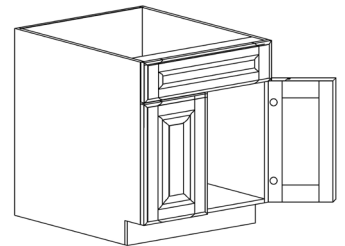

VANITY SINK BASE CABINET

ITEM CODE	DIMENSIONS		
E-VSB24	W24"	H33"	D21"
E-VSB27	W27"	H33"	D21"
E-VSB30	W30"	H33"	D21"
E-VSB36	W36"	H33"	D21"