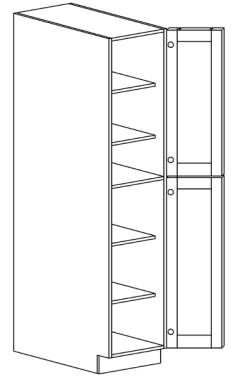

TALL PANTRY CABINET

ITEM CODE	DIMENSIONS		
NW-PC1890	W18"	H90"	D24"

Note: Fixed divider shelf
Bottom section comes with 4 adjustable shelves
84" and 90" tall cabinets come with 1 adjustable shelf on top section
96" tall cabinet comes with 2 adjustable shelves on top section