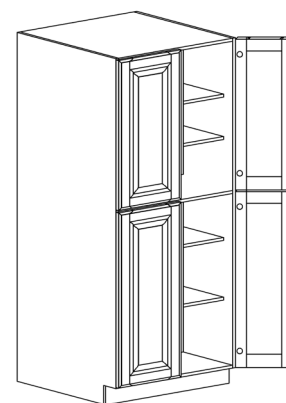

TALL PANTRY CABINET

ITEM CODE	DIMENSIONS		
LW-PC2484	W24"	H84"	D27"
LW-PC2490	W24"	H90"	D27"
LW-PC2496	W24"	H96"	D27"
LW-PC3084	W30"	H84"	D27"
LW-PC3090	W30"	H90"	D27"
LW-PC3096	W30"	H96"	D27"

Note: Fixed divider shelf
Bottom section comes with 4 adjustable shelves
84" and 90" tall cabinets come with 1 adjustable shelf on top section
96" tall cabinet comes with 2 adjustable shelves on top section