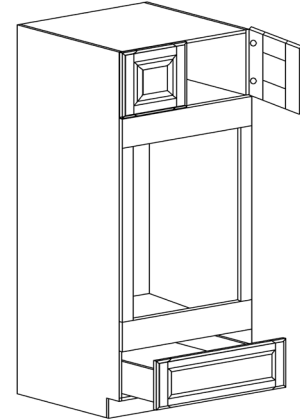

Note: VSD30L shown in the picture

TALL CABINETS

STYLE: LANCASTER GRAY

DOUBLE OVEN CABINET

ITEM CODE	DIMENSIONS		
LG-DOC3384	W33"	H84"	D27"
LG-DOC3390	W33"	H90"	D27"
LG-DOC3396	W33"	H96"	D27"

Note: Framed DOC opening 29 13/16"x 49 1/2"