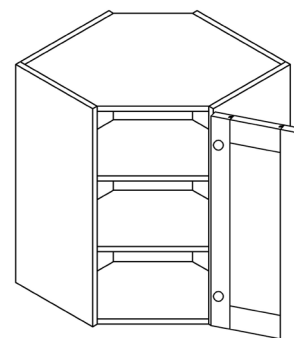

WALL DIAGONAL CORNER CABINET

ITEM CODE	DIMENSIONS		
POW-WDC2430	W24"	H30"	D12"
POW-WDC2436	W24"	H36"	D12"
POW-WDC2436-15	W24"	H36"	D15"
POW-WDC2442	W24"	H42"	D12"
POW-WDC2442-15	W24"	H42"	D15"

Note: 30" and 36" tall wall cabinets come with 2 adjustable shelves
42" tall wall cabinet comes with 3 adjustable shelves