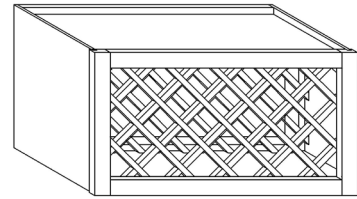

WALL CABINETS

STYLE: OXFORD

WALL DISH HOLDER CABINET

ITEM CODE	DIMENSIONS		
O-WCD3015	W30"	H15"	D12"

WALL WINE RACK

ITEM CODE	DIMENSIONS		
O-WRC3015	W30"	H15"	D12"
O-WRC3018	W30"	H18"	D12"
O-WRC3615	W36"	H15"	D12"
O-WRC3618	W36"	H18"	D12"