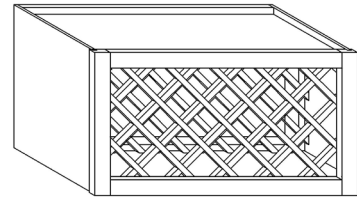

WALL CABINETS

STYLE: ANCHESTER ESPRESSO

WALL DISH HOLDER CABINET

ITEM CODE	DIMENSIONS		
AE-WCD3015	W30"	H15"	D12"

WALL WINE RACK

ITEM CODE	DIMENSIONS		
AE-WRC3015	W30"	H15"	D12"
AE-WRC3018	W30"	H18"	D12"
AE-WRC3615	W36"	H15"	D12"
AE-WRC3618	W36"	H18"	D12"