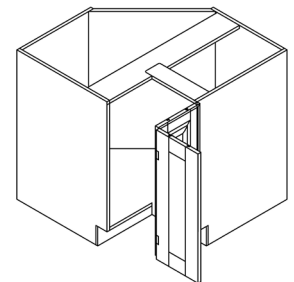

BASE LAZY SUSAN CABINET

ITEM CODE	DIMENSIONS		
POW-BLS33	W33"	H34 1/2"	D24"
POW-BLS36	W36"	H34 1/2"	D24"

Note: Lazy Susan spinner sold separately
Does not come with shelf

BASE CABINETS

STYLE: PRINCETON OFF WHITE