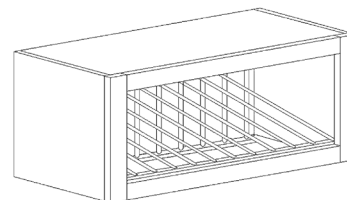

WALL CABINETS

STYLE: ANCHESTER GRAY

WALL DISH HOLDER CABINET

ITEM CODE	DIMENSIONS		
AG-WCD3015	W30"	H15"	D12"