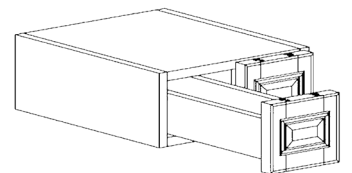

WALL SPICE DRAWER CABINET

ITEM CODE	DIMENSIONS		
C-WSD1206	W12"	H6"	D12"

Note: This cabinet does not come with any drawer slide