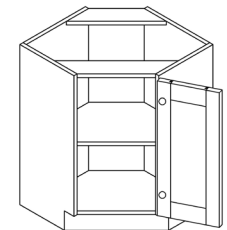

BASE DIAGONAL CABINET

ITEM CODE	DIMENSIONS		
LW-BDC36	W36"	H34 1/2"	D24"