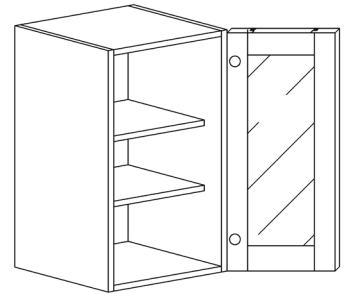

WALL CABINETS

STYLE: ANCHESTER WHITE

WALL MULLION DOOR CABINET WITH 1 DOOR

ITEM CODE	DIMENSIONS		
AW-WMD1230	W12"	H30"	D12"
AW-WMD1236	W12"	H36"	D12"
AW-WMD1242	W12"	H42"	D12"
AW-WMD1530	W15"	H30"	D12"
AW-WMD1536	W15"	H36"	D12"
AW-WMD1542	W15"	H42"	D12"
AW-WMD1830	W18"	H30"	D12"
AW-WMD1836	W18"	H36"	D12"
AW-WMD1842	W18"	H42"	D12"
AW-WMD2130	W21"	H30"	D12"
AW-WMD2136	W21"	H36"	D12"
AW-WMD2142	W21"	H42"	D12"

Note: Glass is not included
30" and 36" tall wall cabinets come with 2 adjustable shelves
42" tall wall cabinet comes with 3 adjustable shelves