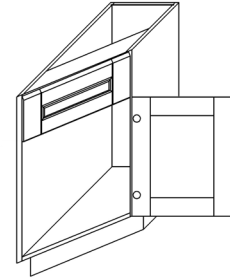

BASE CABINETS

STYLE: LANCASTER GRAY

BASE END ANGLE CABINET

ITEM CODE	DIMENSIONS		
LG-BEA12L	W12"	H34 1/2"	D24"
LG-BEA12R	W12"	H34 1/2"	D24"

Note: BEA12R shown in the picture