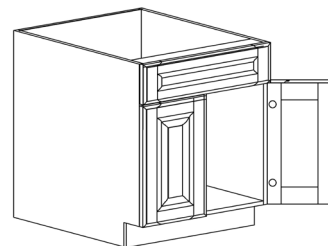

VANITY SINK BASE CABINET

ITEM CODE	DIMENSIONS		
AG-VSB24	W24"	H33"	D21"
AG-VSB27	W27"	H33"	D21"
AG-VSB30	W30"	H33"	D21"
AG-VSB36	W36"	H33"	D21"