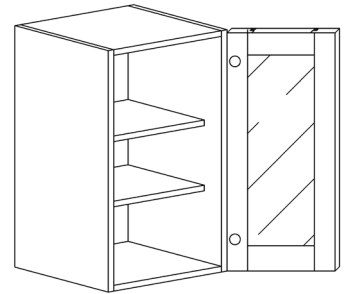

WALL WINE RACK

ITEM CODE	DIMENSIONS		
AE-WRX1818	W18"	H18"	D12"
AE-WRX2424	W24"	H24"	D12"

WALL CABINETS

STYLE: ANCHESTER ESPRESSO

WALL MULLION DOOR CABINET WITH 1 DOOR

ITEM CODE	DIMENSIONS		
AE-WMD1230	W12"	H30"	D12"
AE-WMD1236	W12"	H36"	D12"
AE-WMD1242	W12"	H42"	D12"
AE-WMD1530	W15"	H30"	D12"
AE-WMD1536	W15"	H36"	D12"
AE-WMD1542	W15"	H42"	D12"
AE-WMD1830	W18"	H30"	D12"
AE-WMD1836	W18"	H36"	D12"
AE-WMD1842	W18"	H42"	D12"
AE-WMD2130	W21"	H30"	D12"
AE-WMD2136	W21"	H36"	D12"
AE-WMD2142	W21"	H42"	D12"