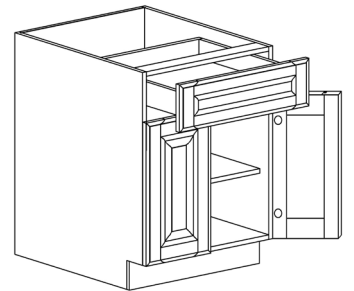

BASE CABINET

ITEM CODE	DIMENSIONS		
NE-B24	W24"	H34 1/2"	D24"
NE-B27	W27"	H34 1/2"	D24"
NE-B30	W30"	H34 1/2"	D24"
NE-B33	W33"	H34 1/2"	D24"
NE-B36	W36"	H34 1/2"	D24"

BASE BLIND CABINET

ITEM CODE	DIMENSIONS		
NE-BBC36	W36"	H34 1/2"	D24"
NE-BBC39	W39"	H34 1/2"	D24"