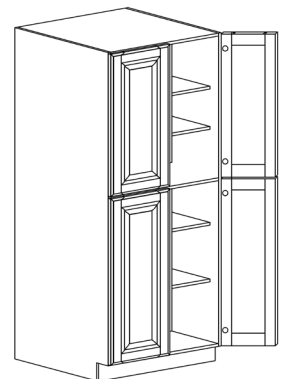

TALL PANTRY CABINET

ITEM CODE	DIMENSIONS		
NE-PC2490	W24"	H90"	D24"
NE-PC3090	W30"	H90"	D24"

Note: Fixed divider shelf
Bottom section comes with 4 adjustable shelves
84" and 90" tall cabinets come with 1 adjustable shelf on top section
96" tall cabinet comes with 2 adjustable shelves on top section