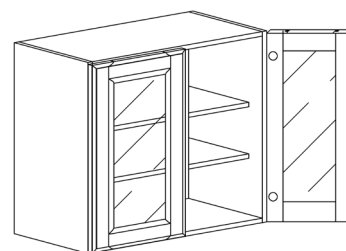

WALL CABINETS

STYLE: ANCHESTER ESPRESSO

WALL MULLION DOOR CABINET WITH 2 DOORS

ITEM CODE	DIMENSIONS		
AE-WMD2430	W24"	H30"	D12"
AE-WMD2436	W24"	H36"	D12"
AE-WMD2442	W24"	H42"	D12"
AE-WMD2730	W27"	H30"	D12"
AE-WMD2736	W27"	H36"	D12"
AE-WMD2742	W27"	H42"	D12"
AE-WMD3030	W30"	H30"	D12"
AE-WMD3036	W30"	H36"	D12"
AE-WMD3042	W30"	H42"	D12"
AE-WMD3330	W33"	H30"	D12"
AE-WMD3336	W33"	H36"	D12"
AE-WMD3342	W33"	H42"	D12"
AE-WMD3630	W36"	H30"	D12"
AE-WMD3636	W36"	H36"	D12"
AE-WMD3642	W36"	H42"	D12"

Note: Glass is not included
30" and 36" tall wall cabinets come with 2 adjustable shelves
42" tall wall cabinet comes with 3 adjustable shelves