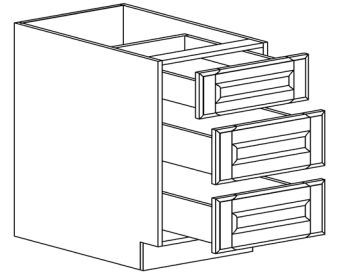

VANITY CABINETS

STYLE: LANCASTER VINTAGE CHARCOAL

VANITY BASE 3-DRAWER CABINET

ITEM CODE	DIMENSIONS		
LVC-VBD12-3	W12"	H33"	D21"
LVC-VBD15-3	W15"	H33"	D21"
LVC-VBD18-3	W18"	H33"	D21"
LVC-VBD21-3	W21"	H33"	D21"