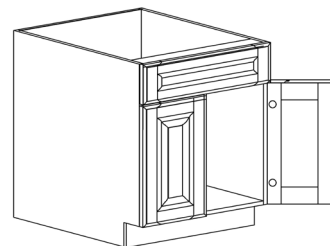

VANITY SINK BASE CABINET

ITEM CODE	DIMENSIONS		
C-VSB24	W24"	H33"	D21"
C-VSB27	W27"	H33"	D21"
C-VSB30	W30"	H33"	D21"
C-VSB36	W36"	H33"	D21"