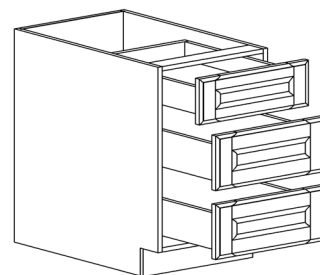

VANITY CABINETS

STYLE: LANCASTER GRAY

VANITY BASE 3-DRAWER CABINET

ITEM CODE	DIMENSIONS		
LG-VBD12-3	W12"	H33"	D21"
LG-VBD15-3	W15"	H33"	D21"
LG-VBD18-3	W18"	H33"	D21"
LG-VBD21-3	W21"	H33"	D21"