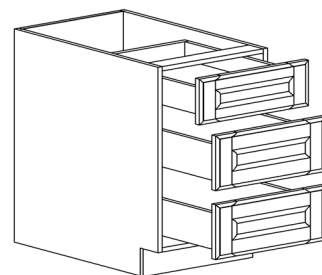

VANITY CABINETS

STYLE: CAMBRIDGE

VANITY BASE 3-DRAWER CABINET

ITEM CODE	DIMENSIONS		
C-VBD12-3	W12"	H33"	D21"
C-VBD15-3	W15"	H33"	D21"
C-VBD18-3	W18"	H33"	D21"
C-VBD21-3	W21"	H33"	D21"