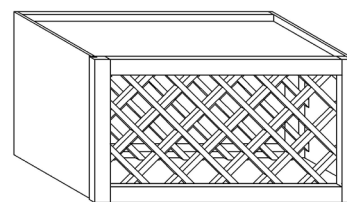

WALL CABINETS

STYLE: CAMBRIDGE

WALL DISH HOLDER CABINET

ITEM CODE	DIMENSIONS		
C-WCD3015	W30"	H15"	D12"

WALL WINE RACK

ITEM CODE	DIMENSIONS		
C-WRC3015	W30"	H15"	D12"
C-WRC3018	W30"	H18"	D12"
C-WRC3615	W36"	H15"	D12"
C-WRC3618	W36"	H18"	D12"