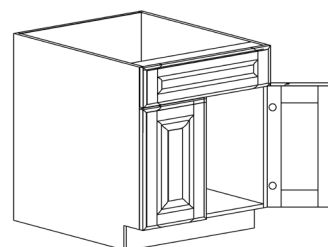

VANITY SINK BASE CABINET

ITEM CODE	DIMENSIONS		
POW-VSB24	W24"	H33"	D21"
POW-VSB27	W27"	H33"	D21"
POW-VSB30	W30"	H33"	D21"
POW-VSB36	W36"	H33"	D21"