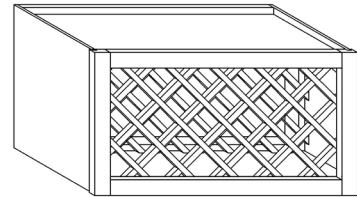

WALL WINE RACK

ITEM CODE	DIMENSIONS		
POW-WRC3015	W30"	H15"	D12"
POW-WRC3018	W30"	H18"	D12"
POW-WRC3615	W36"	H15"	D12"
POW-WRC3618	W36"	H18"	D12"