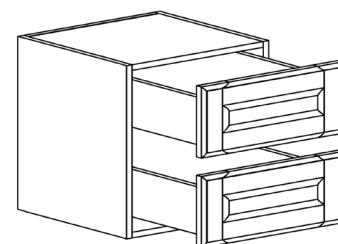

COUNTER TOP DRAWER CABINET

ITEM CODE	DIMENSIONS		
LG-CTD12	W12"	H18"	D12"
LG-CTD15	W15"	H18"	D12"
LG-CTD18	W18"	H18"	D12"
LG-CTD21	W21"	H18"	D12"