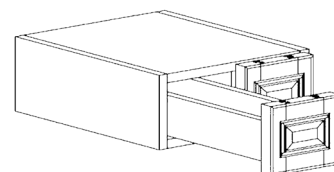

WALL SPICE DRAWER CABINET

ITEM CODE	DIMENSIONS		
LSW-WSD1206	W12"	H6"	D12"

Note: This cabinet does not come with any drawer slide