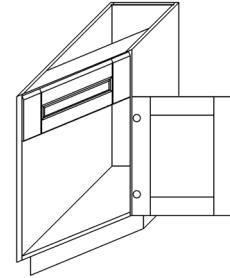

BASE END ANGLE CABINET

ITEM CODE	DIMENSIONS		
AG-BEA12L	W12"	H34 1/2"	D24"
AG-BEA12R	W12"	H34 1/2"	D24"

Note: BEA12R shown in the picture

BASE OPEN END SHELF CABINET

ITEM CODE	DIMENSIONS		
AG-BOES12L	W12"	H34 1/2"	D24"
AG-BOES12R	W12"	H34 1/2"	D24"