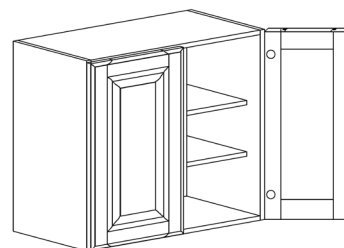

Note: 30" and 36" tall wall cabinets come with 2 adjustable shelves
 42" tall wall cabinet comes with 3 adjustable shelves

WALL CABINETS

STYLE: LANCASTER STONE WASH

WALL CABINET WITH 2 DOORS

ITEM CODE	DIMENSIONS		
LSW-W2430	W24"	H30"	D12"
LSW-W2436	W24"	H36"	D12"
LSW-W2442	W24"	H42"	D12"
LSW-W2730	W27"	H30"	D12"
LSW-W2736	W27"	H36"	D12"
LSW-W2742	W27"	H42"	D12"
LSW-W3030	W30"	H30"	D12"
LSW-W3036	W30"	H36"	D12"
LSW-W3042	W30"	H42"	D12"
LSW-W3330	W33"	H30"	D12"
LSW-W3336	W33"	H36"	D12"
LSW-W3342	W33"	H42"	D12"
LSW-W3630	W36"	H30"	D12"
LSW-W3636	W36"	H36"	D12"
LSW-W3642	W36"	H42"	D12"