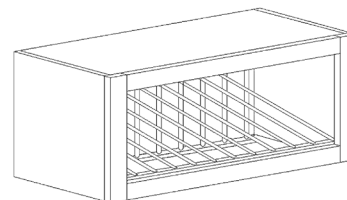

WALL CABINETS

STYLE: LANCASTER GRAY

WALL DISH HOLDER CABINET

ITEM CODE	DIMENSIONS		
LG-WCD3015	W30"	H15"	D12"