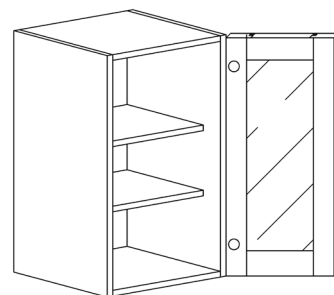

WALL CABINETS

STYLE: PRINCETON OFF WHITE

WALL MULLION DOOR CABINET WITH 1 DOOR

ITEM CODE	DIMENSIONS		
POW-WMD1230	W12"	H30"	D12"
POW-WMD1236	W12"	H36"	D12"
POW-WMD1242	W12"	H42"	D12"
POW-WMD1530	W15"	H30"	D12"
POW-WMD1536	W15"	H36"	D12"
POW-WMD1542	W15"	H42"	D12"
POW-WMD1830	W18"	H30"	D12"
POW-WMD1836	W18"	H36"	D12"
POW-WMD1842	W18"	H42"	D12"
POW-WMD2130	W21"	H30"	D12"
POW-WMD2136	W21"	H36"	D12"
POW-WMD2142	W21"	H42"	D12"

Note: Glass is not included
30" and 36" tall wall cabinets come with 2 adjustable shelves
42" tall wall cabinet comes with 3 adjustable shelves