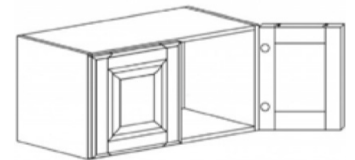

Note: 30" and 36" tall wall cabinets come with 2 adjustable shelves
42" tall wall cabinet comes with 3 adjustable shelves

WALL CABINETS

STYLE: PRINCETON CREAMY WHITE

WALL CABINET WITH 2 DOORS

ITEM CODE	DIMENSIONS		
PCW-W2412	W24"	H12"	D12"
PCW-W2415	W24"	H15"	D12"
PCW-W2418	W24"	H18"	D12"
PCW-W3012	W30"	H12"	D12"
PCW-W3015	W30"	H15"	D12"
PCW-W3018	W30"	H18"	D12"
PCW-W3021	W30"	H21"	D12"
PCW-W3024	W30"	H24"	D12"
PCW-W3027	W30"	H27"	D12"
PCW-W3312	W33"	H12"	D12"
PCW-W3315	W33"	H15"	D12"
PCW-W3318	W33"	H18"	D12"
PCW-W3321	W33"	H21"	D12"
PCW-W3324	W33"	H24"	D12"
PCW-W3612	W36"	H12"	D12"
PCW-W3615	W36"	H15"	D12"
PCW-W3618	W36"	H18"	D12"
PCW-W3621	W36"	H21"	D12"
PCW-W3624	W36"	H24"	D12"