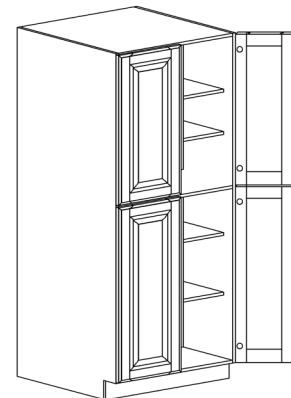

TALL PANTRY CABINET

ITEM CODE	DIMENSIONS		
LG-PC2484	W24"	H84"	D27"
LG-PC2490	W24"	H90"	D27"
LG-PC2496	W24"	H96"	D27"
LG-PC3084	W30"	H84"	D27"
LG-PC3090	W30"	H90"	D27"
LG-PC3096	W30"	H96"	D27"

Note: Fixed divider shelf
Bottom section comes with 4 adjustable shelves
84" and 90" tall cabinets come with 1 adjustable shelf on top section
96" tall cabinet comes with 2 adjustable shelves on top section