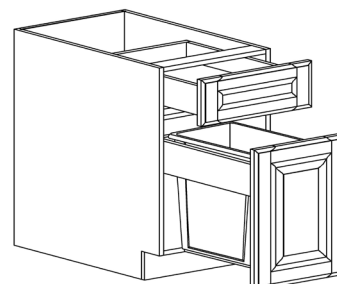

BASE WASTE BASKET CABINET

ITEM CODE	DIMENSIONS		
C-BWBK18-2	W18"	H34 1/2"	D24"

Note: Waste basket sold separately
Frameless BWBK18-2 has space for dual waste baskets