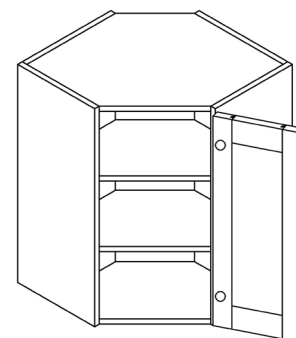

WALL DIAGONAL CORNER CABINET

ITEM CODE	DIMENSIONS		
AE-WDC2430	W24"	H30"	D12"
AE-WDC2436	W24"	H36"	D12"
AE-WDC2436-15	W24"	H36"	D15"
AE-WDC2442	W24"	H42"	D12"
AE-WDC2442-15	W24"	H42"	D15"

Note: 30" and 36" tall wall cabinets come with 2 adjustable shelves
42" tall wall cabinet comes with 3 adjustable shelves