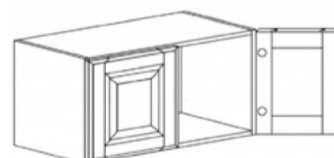

WALL CABINET WITH 2 DOORS, NO SHELF

ITEM CODE	DIMENSIONS		
NE-W3015	W30"	H15"	D12"
NE-W3018	W30"	H18"	D12"
NE-W3615	W36"	H15"	D12"
NE-W3618	W36"	H18"	D12"