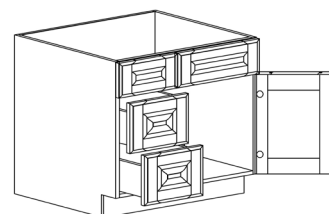

VANITY SINK DRAWER CABINET

ITEM CODE	DIMENSIONS		
LG-VSD30L	W30"	H33"	D21"
LG-VSD30R	W30"	H33"	D21"

Note: VSD30L shown in the picture