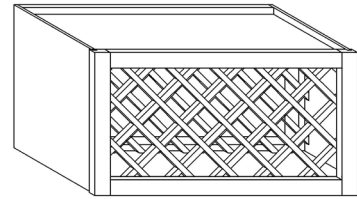

Note: This cabinet does not come with any drawer slide

WALL CABINETS

STYLE: LANCASTER STONE WASH

WALL DISH HOLDER CABINET

ITEM CODE	DIMENSIONS		
LSW-WCD3015	W30"	H15"	D12"

WALL WINE RACK

ITEM CODE	DIMENSIONS		
LSW-WRC3015	W30"	H15"	D12"
LSW-WRC3018	W30"	H18"	D12"
LSW-WRC3615	W36"	H15"	D12"
LSW-WRC3618	W36"	H18"	D12"