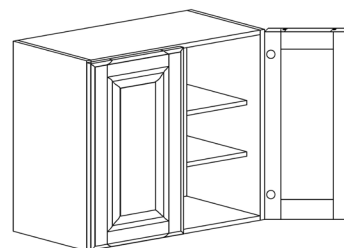

Note: 30" and 36" tall wall cabinets come with 2 adjustable shelves
42" tall wall cabinet comes with 3 adjustable shelves

WALL CABINETS

STYLE: ANCHESTER GRAY

WALL CABINET WITH 2 DOORS

ITEM CODE	DIMENSIONS		
AG-W2430	W24"	H30"	D12"
AG-W2436	W24"	H36"	D12"
AG-W2442	W24"	H42"	D12"
AG-W2730	W27"	H30"	D12"
AG-W2736	W27"	H36"	D12"
AG-W2742	W27"	H42"	D12"
AG-W3030	W30"	H30"	D12"
AG-W3036	W30"	H36"	D12"
AG-W3042	W30"	H42"	D12"
AG-W3330	W33"	H30"	D12"
AG-W3336	W33"	H36"	D12"
AG-W3342	W33"	H42"	D12"
AG-W3630	W36"	H30"	D12"
AG-W3636	W36"	H36"	D12"
AG-W3642	W36"	H42"	D12"