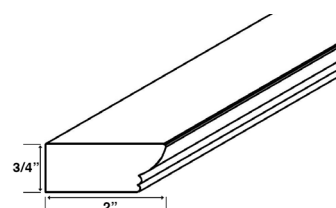

OGEE MOLDING

ITEM CODE	DIMENSIONS		
PCW-OGM8	W2"	L96"	Thick 3/4"