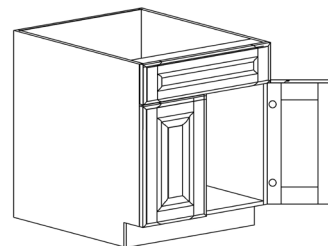

VANITY SINK BASE CABINET

ITEM CODE	DIMENSIONS		
LW-VSB24	W24"	H33"	D21"
LW-VSB27	W27"	H33"	D21"
LW-VSB30	W30"	H33"	D21"
LW-VSB36	W36"	H33"	D21"