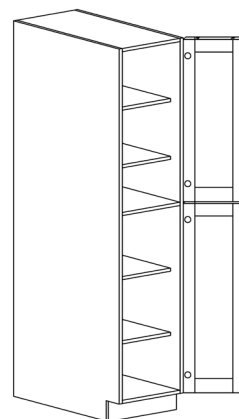

TALL PANTRY CABINET

ITEM CODE	DIMENSIONS		
O-PC1884	W18"	H84"	D24"
O-PC1890	W18"	H90"	D24"
O-PC1896	W18"	H96"	D24"

Note: Fixed divider shelf
Bottom section comes with 4 adjustable shelves
84" and 90" tall cabinets come with 1 adjustable shelf on top section
96" tall cabinet comes with 2 adjustable shelves on top section