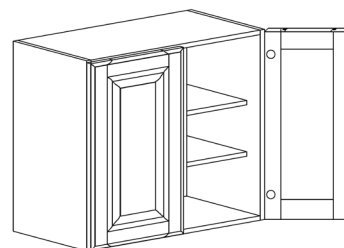

WALL CABINETS

STYLE: LANCASTER VINTAGE CHARCOAL

WALL CABINET WITH 2 DOORS

ITEM CODE	DIMENSIONS		
LVC-W2430	W24"	H30"	D12"
LVC-W2436	W24"	H36"	D12"
LVC-W2442	W24"	H42"	D12"
LVC-W2730	W27"	H30"	D12"
LVC-W2736	W27"	H36"	D12"
LVC-W2742	W27"	H42"	D12"
LVC-W3030	W30"	H30"	D12"
LVC-W3036	W30"	H36"	D12"
LVC-W3042	W30"	H42"	D12"
LVC-W3330	W33"	H30"	D12"
LVC-W3336	W33"	H36"	D12"
LVC-W3342	W33"	H42"	D12"
LVC-W3630	W36"	H30"	D12"
LVC-W3636	W36"	H36"	D12"
LVC-W3642	W36"	H42"	D12"

Note: 30" and 36" tall wall cabinets come with 2 adjustable shelves
42" tall wall cabinet comes with 3 adjustable shelves