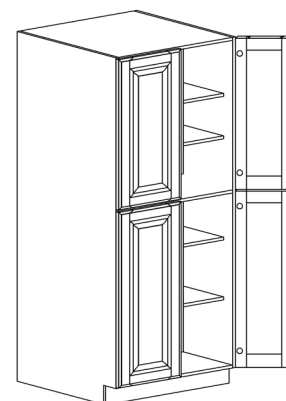

TALL PANTRY CABINET

ITEM CODE	DIMENSIONS		
W-PC2484	W24"	H84"	D24"
W-PC2490	W24"	H90"	D24"
W-PC2496	W24"	H96"	D24"
W-PC3084	W30"	H84"	D24"
W-PC3090	W30"	H90"	D24"
W-PC3096	W30"	H96"	D24"

Note: Fixed divider shelf
Bottom section comes with 4 adjustable shelves
84" and 90" tall cabinets come with 1 adjustable shelf on top section
96" tall cabinet comes with 2 adjustable shelves on top section