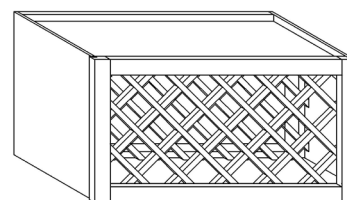

WALL CABINETS

STYLE: EDINBURGH

WALL DISH HOLDER CABINET

ITEM CODE	DIMENSIONS		
E-WCD3015	W30"	H15"	D12"

WALL WINE RACK

ITEM CODE	DIMENSIONS		
E-WRC3015	W30"	H15"	D12"
E-WRC3018	W30"	H18"	D12"
E-WRC3615	W36"	H15"	D12"
E-WRC3618	W36"	H18"	D12"