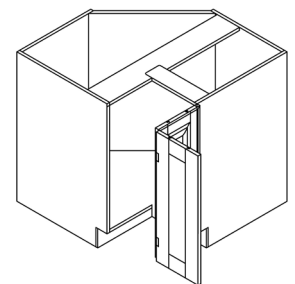

BASE LAZY SUSAN CABINET

ITEM CODE	DIMENSIONS		
E-BLS33	W33"	H34 1/2"	D24"
E-BLS36	W36"	H34 1/2"	D24"

Note: Lazy Susan spinner sold separately
Does not come with shelf