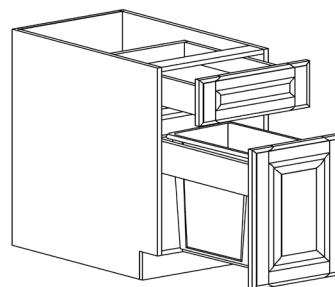

BASE WASTE BASKET CABINET

ITEM CODE	DIMENSIONS		
AG-BWBK18-2	W18"	H34 1/2"	D24"

Note: Waste basket sold separately
Frameless BWBK18-2 has space for dual waste baskets