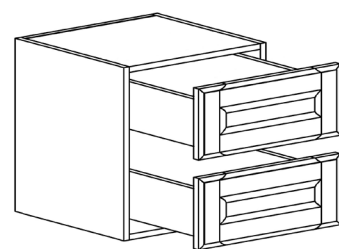

COUNTER TOP DRAWER CABINET

ITEM CODE	DIMENSIONS		
POW-CTD12	W12"	H18"	D12"
POW-CTD15	W15"	H18"	D12"
POW-CTD18	W18"	H18"	D12"
POW-CTD21	W21"	H18"	D12"