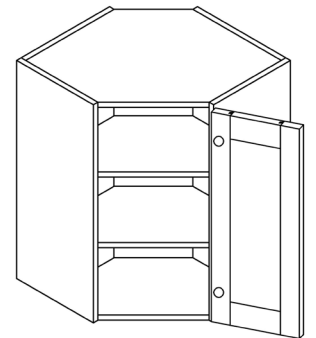

WALL DIAGONAL CORNER CABINET, 2 SHELVES

ITEM CODE	DIMENSIONS		
NW-WDC2436	W24"	H36"	D12"