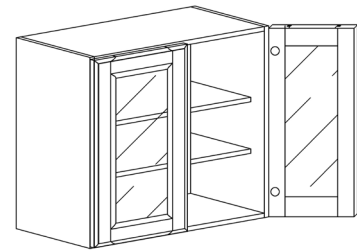

WALL CABINETS

STYLE: ANCHESTER WHITE

WALL MULLION DOOR CABINET WITH 2 DOORS

ITEM CODE	DIMENSIONS		
AW-WMD2430	W24"	H30"	D12"
AW-WMD2436	W24"	H36"	D12"
AW-WMD2442	W24"	H42"	D12"
AW-WMD2730	W27"	H30"	D12"
AW-WMD2736	W27"	H36"	D12"
AW-WMD2742	W27"	H42"	D12"
AW-WMD3030	W30"	H30"	D12"
AW-WMD3036	W30"	H36"	D12"
AW-WMD3042	W30"	H42"	D12"
AW-WMD3330	W33"	H30"	D12"
AW-WMD3336	W33"	H36"	D12"
AW-WMD3342	W33"	H42"	D12"
AW-WMD3630	W36"	H30"	D12"
AW-WMD3636	W36"	H36"	D12"
AW-WMD3642	W36"	H42"	D12"

Note: Glass is not included
30" and 36" tall wall cabinets come with 2 adjustable shelves
42" tall wall cabinet comes with 3 adjustable shelves