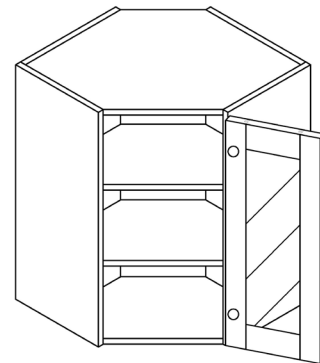

WALL DIAGONAL MULLION DOOR CABINET

ITEM CODE	DIMENSIONS		
AW-WDCMD2430	W24"	H30"	D12"
AW-WDCMD2436	W24"	H36"	D12"
AW-WDCMD2436-15	W24"	H36"	D15"
AW-WDCMD2442	W24"	H42"	D12"
AW-WDCMD2442-15	W24"	H42"	D15"