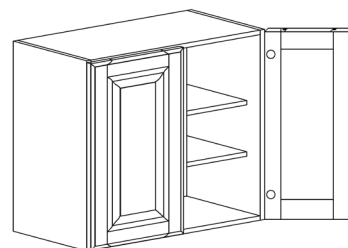

WALL CABINETS

STYLE: OXFORD

WALL CABINET WITH 2 DOORS

ITEM CODE	DIMENSIONS		
O-W2430	W24"	H30"	D12"
O-W2436	W24"	H36"	D12"
O-W2442	W24"	H42"	D12"
O-W2730	W27"	H30"	D12"
O-W2736	W27"	H36"	D12"
O-W2742	W27"	H42"	D12"
O-W3030	W30"	H30"	D12"
O-W3036	W30"	H36"	D12"
O-W3042	W30"	H42"	D12"
O-W3330	W33"	H30"	D12"
O-W3336	W33"	H36"	D12"
O-W3342	W33"	H42"	D12"
O-W3630	W36"	H30"	D12"
O-W3636	W36"	H36"	D12"
O-W3642	W36"	H42"	D12"

Note: 30" and 36" tall wall cabinets come with 2 adjustable shelves
42" tall wall cabinet comes with 3 adjustable shelves