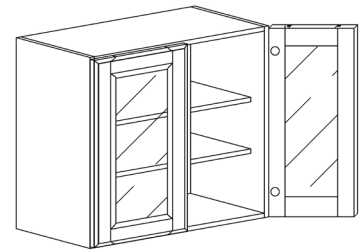

WALL CABINETS

STYLE: PRINCETON CREAMY WHITE

WALL MULLION DOOR CABINET WITH 2 DOORS

ITEM CODE	DIMENSIONS		
PCW-WMD2430	W24"	H30"	D12"
PCW-WMD2436	W24"	H36"	D12"
PCW-WMD2442	W24"	H42"	D12"
PCW-WMD2730	W27"	H30"	D12"
PCW-WMD2736	W27"	H36"	D12"
PCW-WMD2742	W27"	H42"	D12"
PCW-WMD3030	W30"	H30"	D12"
PCW-WMD3036	W30"	H36"	D12"
PCW-WMD3042	W30"	H42"	D12"
PCW-WMD3330	W33"	H30"	D12"
PCW-WMD3336	W33"	H36"	D12"
PCW-WMD3342	W33"	H42"	D12"
PCW-WMD3630	W36"	H30"	D12"
PCW-WMD3636	W36"	H36"	D12"
PCW-WMD3642	W36"	H42"	D12"

Note: Glass is not included
30" and 36" tall wall cabinets come with 2 adjustable shelves
42" tall wall cabinet comes with 3 adjustable shelves