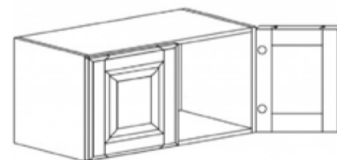

Note: 30" and 36" tall wall cabinets come with 2 adjustable shelves
42" tall wall cabinet comes with 3 adjustable shelves

WALL CABINETS

STYLE: LANCASTER VINTAGE CHARCOAL

WALL CABINET WITH 2 DOORS

ITEM CODE	DIMENSIONS		
LVC-W2412	W24"	H12"	D12"
LVC-W2415	W24"	H15"	D12"
LVC-W2418	W24"	H18"	D12"
LVC-W3012	W30"	H12"	D12"
LVC-W3015	W30"	H15"	D12"
LVC-W3018	W30"	H18"	D12"
LVC-W3021	W30"	H21"	D12"
LVC-W3024	W30"	H24"	D12"
LVC-W3027	W30"	H27"	D12"
LVC-W3312	W33"	H12"	D12"
LVC-W3315	W33"	H15"	D12"
LVC-W3318	W33"	H18"	D12"
LVC-W3321	W33"	H21"	D12"
LVC-W3324	W33"	H24"	D12"
LVC-W3612	W36"	H12"	D12"
LVC-W3615	W36"	H15"	D12"
LVC-W3618	W36"	H18"	D12"
LVC-W3621	W36"	H21"	D12"
LVC-W3624	W36"	H24"	D12"