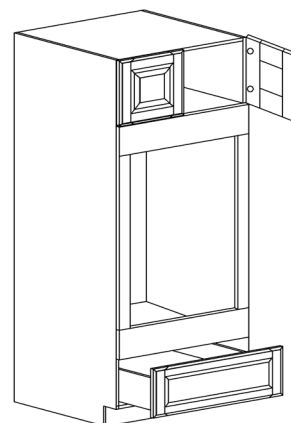

Note: VSD30L shown in the picture

TALL CABINETS

STYLE: ANCHESTER ESPRESSO

DOUBLE OVEN CABINET

ITEM CODE	DIMENSIONS		
AE-DOC3084	W30"	H84"	D24"
AE-DOC3090	W30"	H90"	D24"
AE-DOC3096	W30"	H96"	D24"

Note: Frameless DOC opening 28 1/2"x 56 1/4" inside dimension
Cabinet comes with trim materials