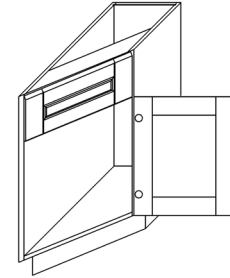

BASE CABINETS

STYLE: PRINCETON CREAMY WHITE

BASE END ANGLE CABINET

ITEM CODE	DIMENSIONS		
PCW-BEA12L	W12"	H34 1/2"	D24"
PCW-BEA12R	W12"	H34 1/2"	D24"

Note: BEA12R shown in the picture