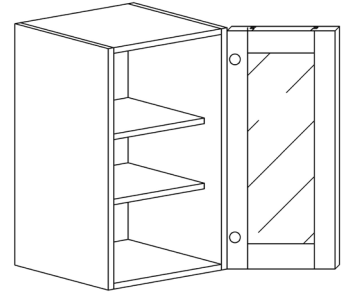

WALL CABINETS

STYLE: LANCASTER GRAY

WALL MULLION DOOR CABINET WITH 1 DOOR

ITEM CODE	DIMENSIONS		
LG-WMD1230	W12"	H30"	D12"
LG-WMD1236	W12"	H36"	D12"
LG-WMD1242	W12"	H42"	D12"
LG-WMD1530	W15"	H30"	D12"
LG-WMD1536	W15"	H36"	D12"
LG-WMD1542	W15"	H42"	D12"
LG-WMD1830	W18"	H30"	D12"
LG-WMD1836	W18"	H36"	D12"
LG-WMD1842	W18"	H42"	D12"
LG-WMD2130	W21"	H30"	D12"
LG-WMD2136	W21"	H36"	D12"
LG-WMD2142	W21"	H42"	D12"

Note: Glass is not included
30" and 36" tall wall cabinets come with 2 adjustable shelves
42" tall wall cabinet comes with 3 adjustable shelves