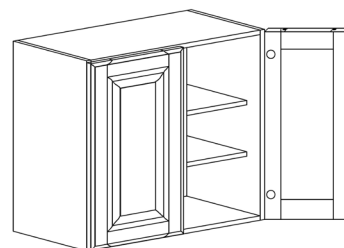

WALL CABINETS

STYLE: PRINCETON CREAMY WHITE

WALL CABINET WITH 2 DOORS

ITEM CODE	DIMENSIONS		
PCW-W2430	W24"	H30"	D12"
PCW-W2436	W24"	H36"	D12"
PCW-W2442	W24"	H42"	D12"
PCW-W2730	W27"	H30"	D12"
PCW-W2736	W27"	H36"	D12"
PCW-W2742	W27"	H42"	D12"
PCW-W3030	W30"	H30"	D12"
PCW-W3036	W30"	H36"	D12"
PCW-W3042	W30"	H42"	D12"
PCW-W3330	W33"	H30"	D12"
PCW-W3336	W33"	H36"	D12"
PCW-W3342	W33"	H42"	D12"
PCW-W3630	W36"	H30"	D12"
PCW-W3636	W36"	H36"	D12"
PCW-W3642	W36"	H42"	D12"

Note: 30" and 36" tall wall cabinets come with 2 adjustable shelves
42" tall wall cabinet comes with 3 adjustable shelves