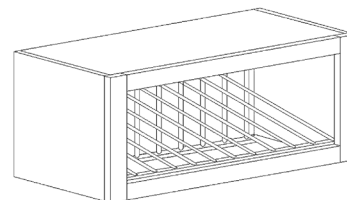

WALL SPICE DRAWER CABINET

ITEM CODE	DIMENSIONS		
PCW-WSD1806	W18"	H6"	D12"

Note: This cabinet does not come with any drawer slide

WALL CABINETS

STYLE: PRINCETON CREAMY WHITE

WALL DISH HOLDER CABINET

ITEM CODE	DIMENSIONS		
PCW-WCD3015	W30"	H15"	D12"