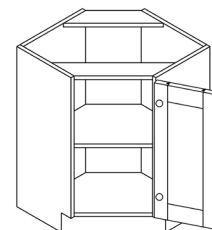

BASE DIAGONAL CABINET

ITEM CODE	DIMENSIONS		
LSW-BDC36	W36"	H34 1/2"	D24"