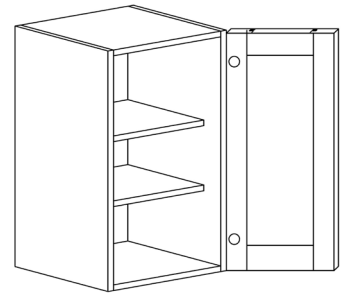

WALL CABINETS

STYLE: OXFORD

WALL CABINET WITH 1 DOOR

ITEM CODE	DIMENSIONS		
O-W0930	W9"	H30"	D12"
O-W0936	W9"	H36"	D12"
O-W0942	W9"	H42"	D12"
O-W1230	W12"	H30"	D12"
O-W1236	W12"	H36"	D12"
O-W1242	W12"	H42"	D12"
O-W1530	W15"	H30"	D12"
O-W1536	W15"	H36"	D12"
O-W1542	W15"	H42"	D12"
O-W1830	W18"	H30"	D12"
O-W1836	W18"	H36"	D12"
O-W1842	W18"	H42"	D12"
O-W2130	W21"	H30"	D12"
O-W2136	W21"	H36"	D12"
O-W2142	W21"	H42"	D12"

Note: 30" and 36" tall wall cabinets come with 2 adjustable shelves
42" tall wall cabinet comes with 3 adjustable shelves