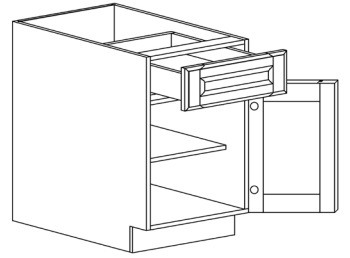

BASE CABINET

ITEM CODE	DIMENSIONS		
AW-B24	W24"	H34 1/2"	D24"
AW-B27	W27"	H34 1/2"	D24"
AW-B30	W30"	H34 1/2"	D24"
AW-B33	W33"	H34 1/2"	D24"
AW-B36	W36"	H34 1/2"	D24"
AW-B39	W39"	H34 1/2"	D24"
AW-B42	W42"	H34 1/2"	D24"