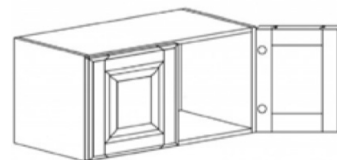

Note: 30" and 36" tall wall cabinets come with 2 adjustable shelves
42" tall wall cabinet comes with 3 adjustable shelves

WALL CABINETS

STYLE: EDINBURGH

WALL CABINET WITH 2 DOORS

ITEM CODE	DIMENSIONS		
E-W2412	W24"	H12"	D12"
E-W2415	W24"	H15"	D12"
E-W2418	W24"	H18"	D12"
E-W3012	W30"	H12"	D12"
E-W3015	W30"	H15"	D12"
E-W3018	W30"	H18"	D12"
E-W3021	W30"	H21"	D12"
E-W3024	W30"	H24"	D12"
E-W3027	W30"	H27"	D12"
E-W3312	W33"	H12"	D12"
E-W3315	W33"	H15"	D12"
E-W3318	W33"	H18"	D12"
E-W3321	W33"	H21"	D12"
E-W3324	W33"	H24"	D12"
E-W3612	W36"	H12"	D12"
E-W3615	W36"	H15"	D12"
E-W3618	W36"	H18"	D12"
E-W3621	W36"	H21"	D12"
E-W3624	W36"	H24"	D12"