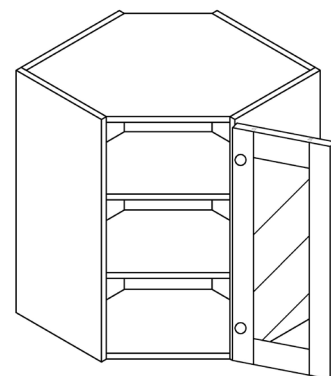

WALL DIAGONAL MULLION DOOR CABINET

ITEM CODE	DIMENSIONS		
PCW-WDCMD2430	W24"	H30"	D12"
PCW-WDCMD2436	W24"	H36"	D12"
PCW-WDCMD2436-15	W24"	H36"	D15"
PCW-WDCMD2442	W24"	H42"	D12"
PCW-WDCMD2442-15	W24"	H42"	D15"