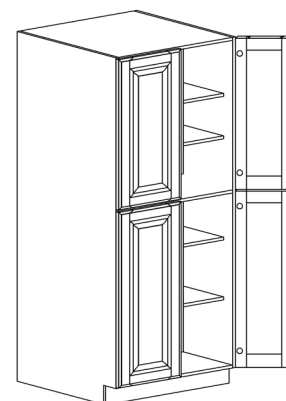

TALL PANTRY CABINET

ITEM CODE	DIMENSIONS		
C-PC2484	W24"	H84"	D24"
C-PC2490	W24"	H90"	D24"
C-PC2496	W24"	H96"	D24"
C-PC3084	W30"	H84"	D24"
C-PC3090	W30"	H90"	D24"
C-PC3096	W30"	H96"	D24"

Note: Fixed divider shelf
Bottom section comes with 4 adjustable shelves
84" and 90" tall cabinets come with 1 adjustable shelf on top section
96" tall cabinet comes with 2 adjustable shelves on top section