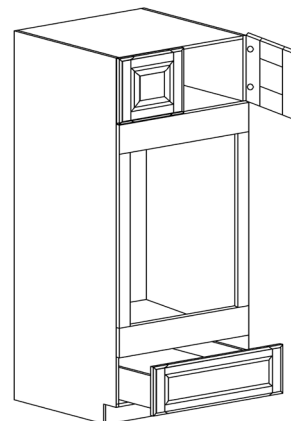

Note: VSD30L shown in the picture

TALL CABINETS

STYLE: ANCHESTER WHITE

DOUBLE OVEN CABINET

ITEM CODE	DIMENSIONS		
AW-DOC3084	W30"	H84"	D24"
AW-DOC3090	W30"	H90"	D24"
AW-DOC3096	W30"	H96"	D24"

Note: Frameless DOC opening 28 1/2"x 56 1/4" inside dimension
Cabinet comes with trim materials