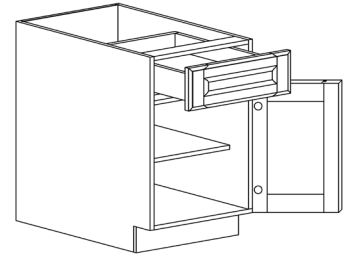

BASE CABINET

ITEM CODE	DIMENSIONS		
NE-B24	W24"	H34 1/2"	D24"
NE-B27	W27"	H34 1/2"	D24"
NE-B30	W30"	H34 1/2"	D24"
NE-B33	W33"	H34 1/2"	D24"
NE-B36	W36"	H34 1/2"	D24"

BASE BLIND CABINET

ITEM CODE	DIMENSIONS		
NE-BBC36	W36"	H34 1/2"	D24"
NE-BBC39	W39"	H34 1/2"	D24"