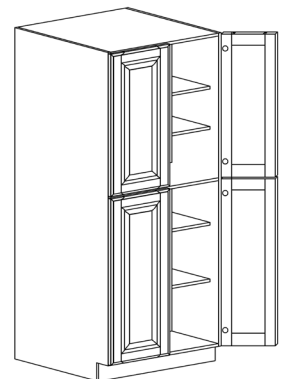

TALL PANTRY CABINET

ITEM CODE	DIMENSIONS		
NW-PC2490	W24"	H90"	D24"
NW-PC3090	W30"	H90"	D24"

Note: Fixed divider shelf
Bottom section comes with 4 adjustable shelves
84" and 90" tall cabinets come with 1 adjustable shelf on top section
96" tall cabinet comes with 2 adjustable shelves on top section