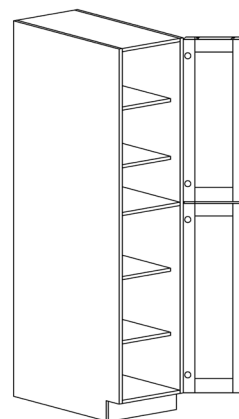

TALL PANTRY CABINET

ITEM CODE	DIMENSIONS		
AW-PC1884	W18"	H84"	D24"
AW-PC1890	W18"	H90"	D24"
AW-PC1896	W18"	H96"	D24"

Note: Fixed divider shelf
Bottom section comes with 4 adjustable shelves
84" and 90" tall cabinets come with 1 adjustable shelf on top section
96" tall cabinet comes with 2 adjustable shelves on top section