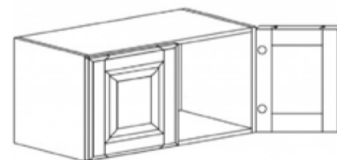

WALL CABINETS

STYLE: WURZBURG

WALL CABINET WITH 2 DOORS

ITEM CODE	DIMENSIONS		
W-W2412	W24"	H12"	D12"
W-W2415	W24"	H15"	D12"
W-W2418	W24"	H18"	D12"
W-W3012	W30"	H12"	D12"
W-W3015	W30"	H15"	D12"
W-W3018	W30"	H18"	D12"
W-W3021	W30"	H21"	D12"
W-W3024	W30"	H24"	D12"
W-W3027	W30"	H27"	D12"
W-W3312	W33"	H12"	D12"
W-W3315	W33"	H15"	D12"
W-W3318	W33"	H18"	D12"
W-W3321	W33"	H21"	D12"
W-W3324	W33"	H24"	D12"
W-W3612	W36"	H12"	D12"
W-W3615	W36"	H15"	D12"
W-W3618	W36"	H18"	D12"
W-W3621	W36"	H21"	D12"
W-W3624	W36"	H24"	D12"

Note: 12", 15" and 18" tall wall cabinets do not come with shelf
21", 24" and 27" tall wall cabinets come with 1 adjustable shelf