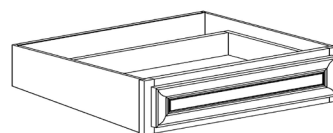

ACCESSORIES

STYLE: ANCHESTER ESPRESSO

BASE KITCHEN SIZE KNEE DRAWER

ITEM CODE	DIMENSIONS		
AE-BKD24	W24"	H7 5/8"	D21"
AE-BKD30	W30"	H7 5/8"	D21"
AE-BKD36	W36"	H7 5/8"	D21"

BASE VANITY SIZE KNEE DRAWER

ITEM CODE	DIMENSIONS		
AE-DKD24	W24"	H7 1/4"	D21"
AE-DKD30	W30"	H7 1/4"	D21"
AE-DKD36	W36"	H7 1/4"	D21"