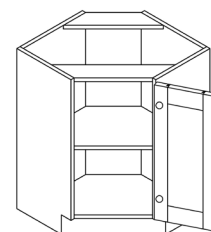

ITEM CODE	DIMENSIONS		
AW-BSDC06	W6"	H34 1/2"	D24"

Note: This cabinet does not come with any drawer slide

BASE SPICE RACK CABINET

ITEM CODE	DIMENSIONS		
AW-BSR09	W9"	H34 1/2"	D24"

BASE DIAGONAL CABINET

ITEM CODE	DIMENSIONS		
AW-BDC36	W36"	H34 1/2"	D24"