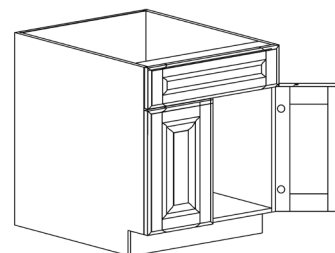

SINK BASE CABINET

ITEM CODE	DIMENSIONS		
AE-SB24	W24"	H34 1/2"	D24"
AE-SB27	W27"	H34 1/2"	D24"
AE-SB30	W30"	H34 1/2"	D24"
AE-SB33	W33"	H34 1/2"	D24"
AE-SB36	W36"	H34 1/2"	D24"
AE-SB39	W39"	H34 1/2"	D24"
AE-SB42	W42"	H34 1/2"	D24"