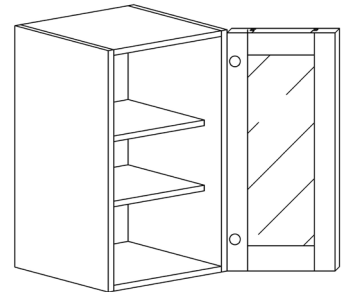

WALL WINE RACK

ITEM CODE	DIMENSIONS		
AG-WRX1818	W18"	H18"	D12"
AG-WRX2424	W24"	H24"	D12"

WALL CABINETS

STYLE: ANCHESTER GRAY

WALL MULLION DOOR CABINET WITH 1 DOOR

ITEM CODE	DIMENSIONS		
AG-WMD1230	W12"	H30"	D12"
AG-WMD1236	W12"	H36"	D12"
AG-WMD1242	W12"	H42"	D12"
AG-WMD1530	W15"	H30"	D12"
AG-WMD1536	W15"	H36"	D12"
AG-WMD1542	W15"	H42"	D12"
AG-WMD1830	W18"	H30"	D12"
AG-WMD1836	W18"	H36"	D12"
AG-WMD1842	W18"	H42"	D12"
AG-WMD2130	W21"	H30"	D12"
AG-WMD2136	W21"	H36"	D12"
AG-WMD2142	W21"	H42"	D12"