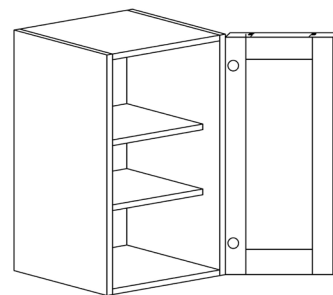

WALL CABINETS

STYLE: PRINCETON CREAMY WHITE

WALL CABINET WITH 1 DOOR

ITEM CODE	DIMENSIONS		
PCW-W0930	W9"	H30"	D12"
PCW-W0936	W9"	H36"	D12"
PCW-W0942	W9"	H42"	D12"
PCW-W1230	W12"	H30"	D12"
PCW-W1236	W12"	H36"	D12"
PCW-W1242	W12"	H42"	D12"
PCW-W1530	W15"	H30"	D12"
PCW-W1536	W15"	H36"	D12"
PCW-W1542	W15"	H42"	D12"
PCW-W1830	W18"	H30"	D12"
PCW-W1836	W18"	H36"	D12"
PCW-W1842	W18"	H42"	D12"
PCW-W2130	W21"	H30"	D12"
PCW-W2136	W21"	H36"	D12"
PCW-W2142	W21"	H42"	D12"

Note: 30" and 36" tall wall cabinets come with 2 adjustable shelves
42" tall wall cabinet comes with 3 adjustable shelves