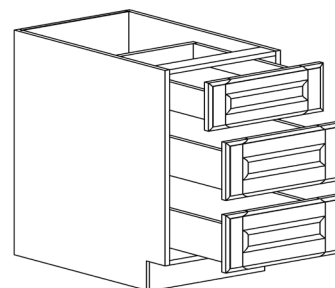

BASE CABINETS

STYLE: PRINCETON CREAMY WHITE

3-DRAWER BASE CABINET

ITEM CODE	DIMENSIONS		
PCW-DB12-3	W12"	H34 1/2"	D24"
PCW-DB15-3	W15"	H34 1/2"	D24"
PCW-DB18-3	W18"	H34 1/2"	D24"
PCW-DB21-3	W21"	H34 1/2"	D24"
PCW-DB24-3	W24"	H34 1/2"	D24"
PCW-DB27-3	W27"	H34 1/2"	D24"
PCW-DB30-3	W30"	H34 1/2"	D24"
PCW-DB33-3	W33"	H34 1/2"	D24"
PCW-DB36-3	W36"	H34 1/2"	D24"