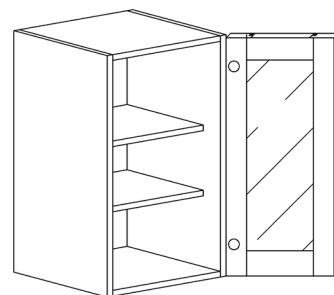

WALL WINE RACK

ITEM CODE	DIMENSIONS		
LSW-WRX1818	W18"	H18"	D12"
LSW-WRX2424	W24"	H24"	D12"

WALL CABINETS

STYLE: LANCASTER STONE WASH

WALL MULLION DOOR CABINET WITH 1 DOOR

ITEM CODE	DIMENSIONS		
LSW-WMD1230	W12"	H30"	D12"
LSW-WMD1236	W12"	H36"	D12"
LSW-WMD1242	W12"	H42"	D12"
LSW-WMD1530	W15"	H30"	D12"
LSW-WMD1536	W15"	H36"	D12"
LSW-WMD1542	W15"	H42"	D12"
LSW-WMD1830	W18"	H30"	D12"
LSW-WMD1836	W18"	H36"	D12"
LSW-WMD1842	W18"	H42"	D12"
LSW-WMD2130	W21"	H30"	D12"
LSW-WMD2136	W21"	H36"	D12"
LSW-WMD2142	W21"	H42"	D12"