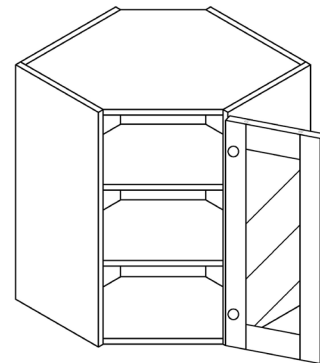

WALL DIAGONAL MULLION DOOR CABINET WITH 1 DOOR

ITEM CODE	DIMENSIONS		
O-WDCMD2430	W24"	H30"	D12"
O-WDCMD2436	W24"	H36"	D12"
O-WDCMD2436-15	W24"	H36"	D15"
O-WDCMD2442	W24"	H42"	D12"
O-WDCMD2442-15	W24"	H42"	D15"