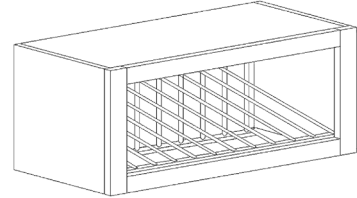

Note: This cabinet does not come with any drawer slide

WALL CABINETS

STYLE: LANCASTER STONE WASH

WALL DISH HOLDER CABINET

ITEM CODE	DIMENSIONS		
LSW-WCD3015	W30"	H15"	D12"

WALL WINE RACK

ITEM CODE	DIMENSIONS		
LSW-WRC3015	W30"	H15"	D12"
LSW-WRC3018	W30"	H18"	D12"
LSW-WRC3615	W36"	H15"	D12"
LSW-WRC3618	W36"	H18"	D12"