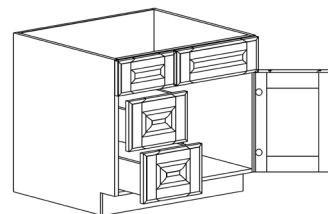

VANITY SINK DRAWER CABINET

ITEM CODE	DIMENSIONS		
LW-VSD30L	W30"	H33"	D21"
LW-VSD30R	W30"	H33"	D21"

Note: VSD30L shown in the picture