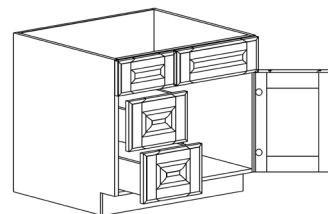

VANITY SINK DRAWER CABINET

ITEM CODE	DIMENSIONS		
LSW-VSD30L	W30"	H33"	D21"
LSW-VSD30R	W30"	H33"	D21"

Note: VSD30L shown in the picture