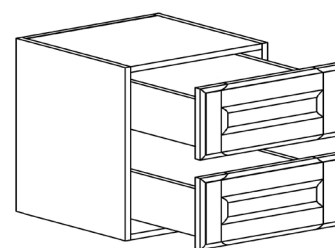

COUNTER TOP DRAWER CABINET

ITEM CODE	DIMENSIONS		
O-CTD12	W12"	H18"	D12"
O-CTD15	W15"	H18"	D12"
O-CTD18	W18"	H18"	D12"
O-CTD21	W21"	H18"	D12"