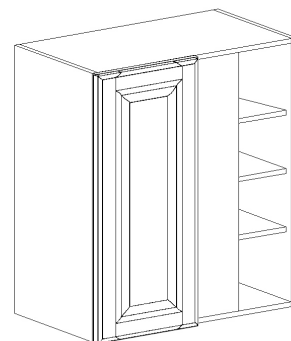

Note: Blind right shown in the picture

WALL DIAGONAL CORNER CABINET, 2 SHELVES

ITEM CODE	DIMENSIONS		
NE-WDC2436	W24"	H36"	D12"

ACCESSORIES

STYLE: NEWPORT ESPRESSO

SAMPLE DOOR

ITEM CODE	DIMENSIONS		
NE-Sample Door	W15"	H12"	Thick 3/4"