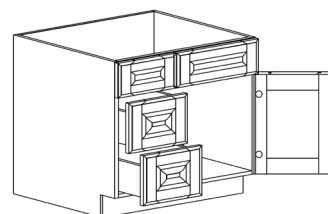

VANITY SINK DRAWER CABINET

ITEM CODE	DIMENSIONS		
POW-VSD30L	W30"	H33"	D21"
POW-VSD30R	W30"	H33"	D21"

Note: VSD30L shown in the picture