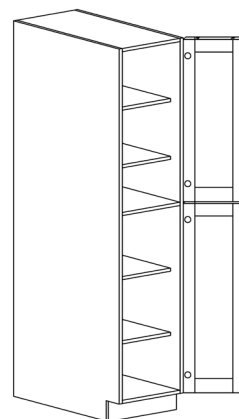

TALL PANTRY CABINET

ITEM CODE	DIMENSIONS		
W-PC1884	W18"	H84"	D24"
W-PC1890	W18"	H90"	D24"
W-PC1896	W18"	H96"	D24"

Note: Fixed divider shelf
Bottom section comes with 4 adjustable shelves
84" and 90" tall cabinets come with 1 adjustable shelf on top section
96" tall cabinet comes with 2 adjustable shelves on top section