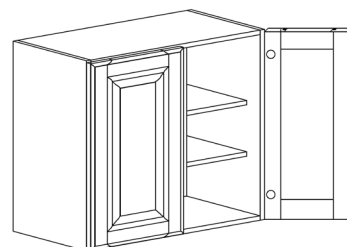

WALL CABINET WITH 2 DOORS, 2 SHELVES

ITEM CODE	DIMENSIONS		
NE-W2436	W24"	H36"	D12"
NE-W2736	W27"	H36"	D12"
NE-W3036	W30"	H36"	D12"
NE-W3336	W33"	H36"	D12"
NE-W3636	W36"	H36"	D12"