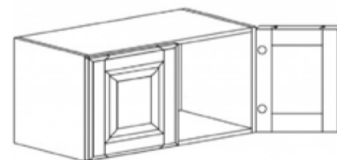

Note: 30" and 36" tall wall cabinets come with 2 adjustable shelves
42" tall wall cabinet comes with 3 adjustable shelves

WALL CABINETS

STYLE: LANCASTER WHITE

WALL CABINET WITH 2 DOORS

ITEM CODE	DIMENSIONS		
LW-W2412	W24"	H12"	D12"
LW-W2415	W24"	H15"	D12"
LW-W2418	W24"	H18"	D12"
LW-W3012	W30"	H12"	D12"
LW-W3015	W30"	H15"	D12"
LW-W3018	W30"	H18"	D12"
LW-W3021	W30"	H21"	D12"
LW-W3024	W30"	H24"	D12"
LW-W3027	W30"	H27"	D12"
LW-W3312	W33"	H12"	D12"
LW-W3315	W33"	H15"	D12"
LW-W3318	W33"	H18"	D12"
LW-W3321	W33"	H21"	D12"
LW-W3324	W33"	H24"	D12"
LW-W3612	W36"	H12"	D12"
LW-W3615	W36"	H15"	D12"
LW-W3618	W36"	H18"	D12"
LW-W3621	W36"	H21"	D12"
LW-W3624	W36"	H24"	D12"