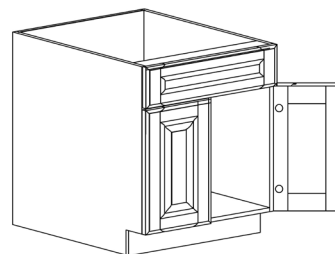

SINK BASE CABINET

ITEM CODE	DIMENSIONS		
NE-SB24	W24"	H34 1/2"	D24"
NE-SB30	W30"	H34 1/2"	D24"
NE-SB36	W36"	H34 1/2"	D24"
NE-SB42	W42"	H34 1/2"	D24"