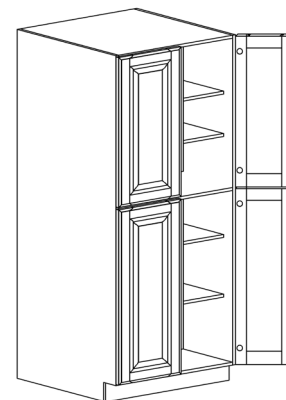

TALL PANTRY CABINET

ITEM CODE	DIMENSIONS		
LSW-PC2484	W24"	H84"	D27"
LSW-PC2490	W24"	H90"	D27"
LSW-PC2496	W24"	H96"	D27"
LSW-PC3084	W30"	H84"	D27"
LSW-PC3090	W30"	H90"	D27"
LSW-PC3096	W30"	H96"	D27"

Note: Fixed divider shelf
Bottom section comes with 4 adjustable shelves
84" and 90" tall cabinets come with 1 adjustable shelf on top section
96" tall cabinet comes with 2 adjustable shelves on top section