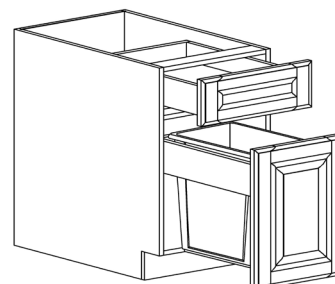

BASE WASTE BASKET CABINET

ITEM CODE	DIMENSIONS		
PCW-BWBK18	W18"	H34 1/2"	D24"

Note: Waste basket sold separately
Framed BWBK18 has space for single waste basket