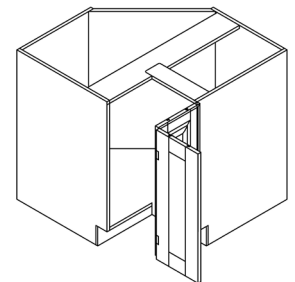

BASE LAZY SUSAN CABINET

ITEM CODE	DIMENSIONS		
LG-BLS33	W33"	H34 1/2"	D24"
LG-BLS36	W36"	H34 1/2"	D24"

Note: Lazy Susan spinner sold separately
Does not come with shelf