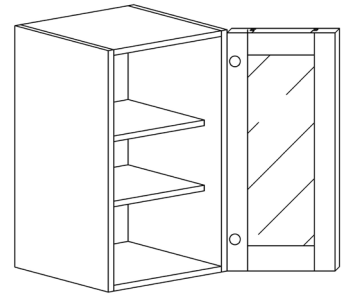

WALL CABINETS

STYLE: CAMBRIDGE

WALL MULLION DOOR CABINET WITH 1 DOOR

ITEM CODE	DIMENSIONS		
C-WMD1230	W12"	H30"	D12"
C-WMD1236	W12"	H36"	D12"
C-WMD1242	W12"	H42"	D12"
C-WMD1530	W15"	H30"	D12"
C-WMD1536	W15"	H36"	D12"
C-WMD1542	W15"	H42"	D12"
C-WMD1830	W18"	H30"	D12"
C-WMD1836	W18"	H36"	D12"
C-WMD1842	W18"	H42"	D12"
C-WMD2130	W21"	H30"	D12"
C-WMD2136	W21"	H36"	D12"
C-WMD2142	W21"	H42"	D12"

Note: Glass is not included
30" and 36" tall wall cabinets come with 2 adjustable shelves
42" tall wall cabinet comes with 3 adjustable shelves