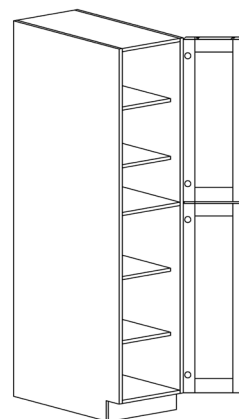

TALL PANTRY CABINET

ITEM CODE	DIMENSIONS		
AG-PC1884	W18"	H84"	D24"
AG-PC1890	W18"	H90"	D24"
AG-PC1896	W18"	H96"	D24"

Note: Fixed divider shelf
Bottom section comes with 4 adjustable shelves
84" and 90" tall cabinets come with 1 adjustable shelf on top section
96" tall cabinet comes with 2 adjustable shelves on top section