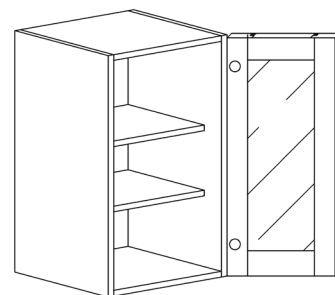

WALL CABINETS

STYLE: PRINCETON CREAMY WHITE

WALL MULLION DOOR CABINET WITH 1 DOOR

ITEM CODE	DIMENSIONS		
PCW-WMD1230	W12"	H30"	D12"
PCW-WMD1236	W12"	H36"	D12"
PCW-WMD1242	W12"	H42"	D12"
PCW-WMD1530	W15"	H30"	D12"
PCW-WMD1536	W15"	H36"	D12"
PCW-WMD1542	W15"	H42"	D12"
PCW-WMD1830	W18"	H30"	D12"
PCW-WMD1836	W18"	H36"	D12"
PCW-WMD1842	W18"	H42"	D12"
PCW-WMD2130	W21"	H30"	D12"
PCW-WMD2136	W21"	H36"	D12"
PCW-WMD2142	W21"	H42"	D12"