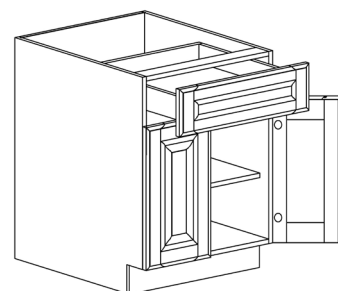

BASE CABINET

ITEM CODE	DIMENSIONS		
LG-B24	W24"	H34 1/2"	D24"
LG-B27	W27"	H34 1/2"	D24"
LG-B30	W30"	H34 1/2"	D24"
LG-B33	W33"	H34 1/2"	D24"
LG-B36	W36"	H34 1/2"	D24"
LG-B39	W39"	H34 1/2"	D24"
LG-B42	W42"	H34 1/2"	D24"