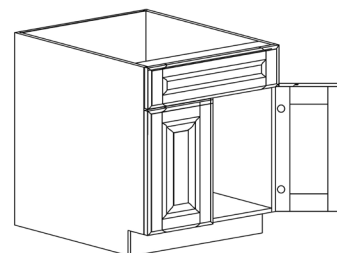

SINK BASE CABINET

ITEM CODE	DIMENSIONS		
LG-SB24	W24"	H34 1/2"	D24"
LG-SB27	W27"	H34 1/2"	D24"
LG-SB30	W30"	H34 1/2"	D24"
LG-SB33	W33"	H34 1/2"	D24"
LG-SB36	W36"	H34 1/2"	D24"
LG-SB39	W39"	H34 1/2"	D24"
LG-SB42	W42"	H34 1/2"	D24"