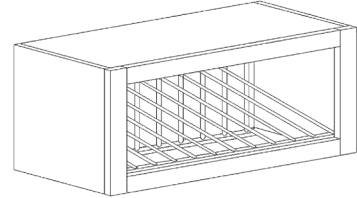

WALL CABINETS

STYLE: OXFORD

WALL DISH HOLDER CABINET

ITEM CODE	DIMENSIONS		
O-WCD3015	W30"	H15"	D12"