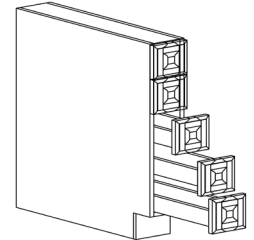

BASE CABINETS

STYLE: EDINBURGH

BASE SPICE 5-DRAWER CABINET

ITEM CODE	DIMENSIONS		
E-BSDC06	W6"	H34 1/2"	D24"

Note: This cabinet does not come with any drawer slide