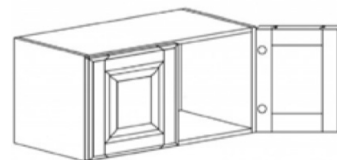

Note: 30" and 36" tall wall cabinets come with 2 adjustable shelves
42" tall wall cabinet comes with 3 adjustable shelves

WALL CABINETS

STYLE: ANCHESTER GRAY

WALL CABINET WITH 2 DOORS

ITEM CODE	DIMENSIONS		
AG-W2412	W24"	H12"	D12"
AG-W2415	W24"	H15"	D12"
AG-W2418	W24"	H18"	D12"
AG-W3012	W30"	H12"	D12"
AG-W3015	W30"	H15"	D12"
AG-W3018	W30"	H18"	D12"
AG-W3021	W30"	H21"	D12"
AG-W3024	W30"	H24"	D12"
AG-W3027	W30"	H27"	D12"
AG-W3312	W33"	H12"	D12"
AG-W3315	W33"	H15"	D12"
AG-W3318	W33"	H18"	D12"
AG-W3321	W33"	H21"	D12"
AG-W3324	W33"	H24"	D12"
AG-W3612	W36"	H12"	D12"
AG-W3615	W36"	H15"	D12"
AG-W3618	W36"	H18"	D12"
AG-W3621	W36"	H21"	D12"
AG-W3624	W36"	H24"	D12"