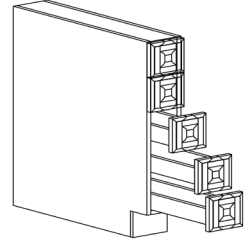

BASE CABINETS

STYLE: OXFORD

BASE SPICE 5-DRAWER CABINET

ITEM CODE	DIMENSIONS		
O-BSDC06	W6"	H34 1/2"	D24"

Note: This cabinet does not come with any drawer slide