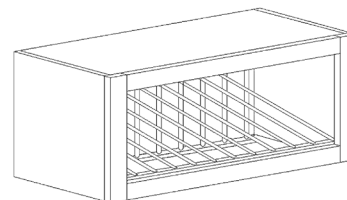

WALL CABINETS

STYLE: CAMBRIDGE

WALL DISH HOLDER CABINET

ITEM CODE	DIMENSIONS		
C-WCD3015	W30"	H15"	D12"