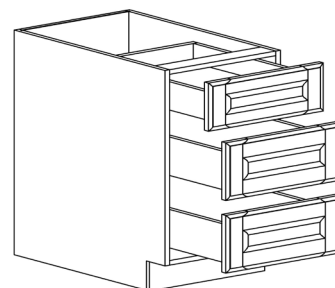

BASE CABINETS

STYLE: LANCASTER STONE WASH

3-DRAWER BASE CABINET

ITEM CODE	DIMENSIONS		
LSW-DB12-3	W12"	H34 1/2"	D24"
LSW-DB15-3	W15"	H34 1/2"	D24"
LSW-DB18-3	W18"	H34 1/2"	D24"
LSW-DB21-3	W21"	H34 1/2"	D24"
LSW-DB24-3	W24"	H34 1/2"	D24"
LSW-DB27-3	W27"	H34 1/2"	D24"
LSW-DB30-3	W30"	H34 1/2"	D24"
LSW-DB33-3	W33"	H34 1/2"	D24"
LSW-DB36-3	W36"	H34 1/2"	D24"